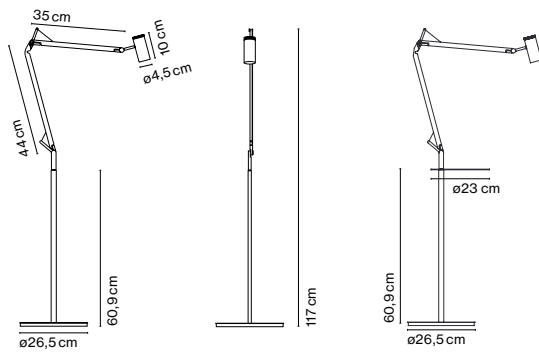

Polo

Joan Gaspar

marset

Polo Floor

Table Accessory

Polo Floor
LED 7W 350mA 3000K
520lm (included)

Black electrical cord

Body and diffuser in lacquered aluminium. A switch is incorporated into the diffuser. Painted metal base and stem of aluminium.

- Black (RaI 9005)
- White (RaI 9001)

- [Download](#) Assembly Instructions
- [Download](#) Photometric Data
- [Download](#) 2D
- [Download](#) 3D
- [Download](#) Energy label

Range

Watch the video
info@marset.com
www.marset.com

The fluidity of its movements and its total stability make this flexible fitting a light source which can be moved anywhere without taking up too much valuable space.