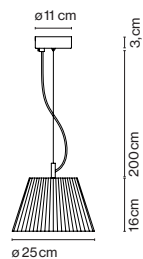

Nolita Cotton
Joan Gaspar

marset

Nolita 39

Nolita 25

Nolita 39

- ⦿ E27 HSGSA/C/UB 77W
- ⦿ E27 LED Standard 8W
- ⦿ E27 FBT 18W

Nolita 25

- ⦿ E14 HSGSP/C/UB 46W
- ⦿ E14 LED 5W

Conic diffuser with a double shade made of polycarbonate on the inside part and raw cotton ribbons on the outside.

● Natural cotton ribbon

Translucent electrical cord

- [Download](#) Assembly Instructions
- [Download](#) 2D
- [Download](#) 3D
- [Download](#) Energy label