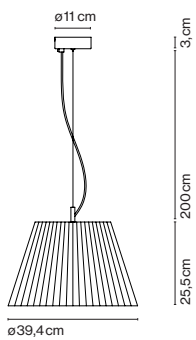

Nolita Cotton
Joan Gaspar

marset

Nolita 39

Nolita 25

Nolita 39

- ⦿ E27 HSGSA/C/UB 77W
- ⦿ E27 LED Standard 8W
- ⦿ E27 FBT 18W

Nolita 25

- ⦿ E14 HSGSP/C/UB 46W
- ⦿ E14 LED 5W

Conic diffuser with a double shade made of polycarbonate on the inside part and raw cotton ribbons on the outside.

● Natural cotton ribbon

Translucent electrical cord

- [Download](#) Assembly Instructions
- [Download](#) 2D
- [Download](#) 3D
- [Download](#) Energy label