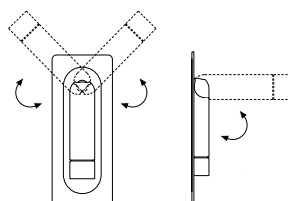

Ledtube

Daniel López

marset

Ledtube

Range of positions

This orientable lamp is easy to use, as it turns on automatically when open and off when folded away.

Ledtube
LED 3W 700mA 3000K 150lm
(included)

Injected aluminium structure and a frontal piece of transparent polycarbonate. Incorporated switch to turn the lamp on when opened and off when folded away.

- Aluminium
- White (Ral 9003)
- Black (Ral 9005)
- Bronze

- [Download](#) Assembly Instructions
- [Download](#) 2D
- [Download](#) 3D
- [Download](#) Energy label

Range