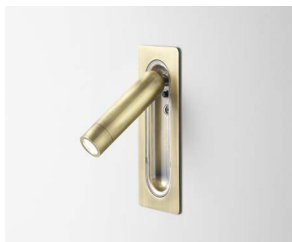

Ledtube

Daniel López

marset

Ledtube

Range of positions

This orientable lamp is easy to use, as it turns on automatically when open and off when folded away.

Ledtube
LED 3W 700mA 3000K 150lm
(included)

Injected aluminium structure and a frontal piece of transparent polycarbonate. Incorporated switch to turn the lamp on when opened and off when folded away.

- Aluminium
- White (Ral 9003)
- Black (Ral 9005)
- Bronze

- [Download](#) Assembly Instructions
- [Download](#) 2D
- [Download](#) 3D
- [Download](#) Energy label

Range