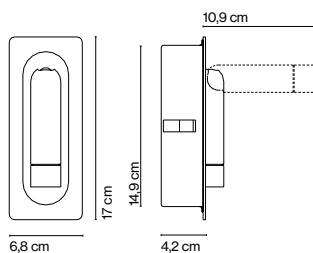

Ledtube

Daniel López

marset

Ledtube

Range of positions

This orientable lamp is easy to use, as it turns on automatically when open and off when folded away.

Ledtube
LED 3W 700mA 3000K 150lm
(included)

Injected aluminium structure and a frontal piece of transparent polycarbonate. Incorporated switch to turn the lamp on when opened and off when folded away.

- Aluminium
- White (Ral 9003)
- Black (Ral 9005)
- Bronze

- [Download](#) Assembly Instructions
- [Download](#) 2D
- [Download](#) 3D
- [Download](#) Energy label

Range