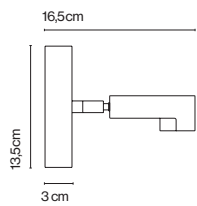

Ledpipe

Joan Gaspar

marset

Ledpipe C

Ledpipe C

LED 3W 700mA 2700K 115,5lm
(included)

Structure and arm of painted metal. Injected aluminium diffuser with stainless steel top. Built-in switch.

- Silver grey (Ral 9006)
- White (Ral 9003)
- Black (Ral 9005)

[Download](#) Assembly Instructions

[Download](#) 2D

[Download](#) 3D

[Download](#) Energy label

info@marset.com
www.marset.com

Suitable as a bedside reading light, one of its principal characteristics is its versatility, based on its swivel head. Optimum light is produced to be used as a focus of direct illumination, without causing dazzling.