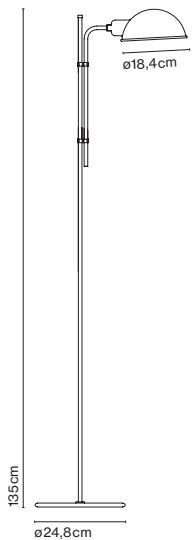

Funiculí

Lluís Porqueras

marset

Funiculí

Funiculí

- ⦿ E27 HSGSA/C/UB 57W
- ⦿ E27 LED Standard 8W
- ⦿ E27 FBA 15W

Black electrical cord

Base and stem in lacquered iron. Shade made of lacquered aluminium. Base wrapped with black rubber.

- Moss grey (Ral 7003)
- Off-white (Ral 9001)
- Black (Ral 9005)
- Red (Ral 3024)
- Blue (Ral 5024)

- [Download](#) Assembly Instructions
- [Download](#) 2D
- [Download](#) 3D
- [Download](#) Energy label

Range

Watch the video
info@marset.com
www.marset.com

Funiculí is the re-edition of a lamp originally designed in 1979. Lluís Porqueras has always sought an absolute simplicity in his designs, doing away with everything superfluous to leave the essence of the useful, simple object.