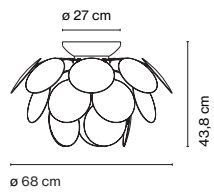

Discocó

Christophe Mathieu

marset

Discocó C88

Discocó C68

Discocó C53

ø 88 cm

ø 68 cm

ø 53 cm

Exuberant even when turned off, the richness of the light issuing from the Discocó lamp provides direct downward illumination along with a dramatic play of lights and soft shadows.

Discocó C88

- ⦿ 3x E27 LED Globe (ø120) 14W
- ⦿ 3x E27 HSGSA/C/UB 77W