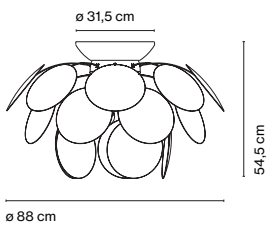

Discocó

Christophe Mathieu

marset

Discocó C88

Discocó C68

Discocó C53

ø 88 cm

ø 68 cm

ø 53 cm

Exuberant even when turned off, the richness of the light issuing from the Discocó lamp provides direct downward illumination along with a dramatic play of lights and soft shadows.

Discocó C88

- ⦿ 3x E27 LED Globe (ø120) 14W
- ⦿ 3x E27 HSGSA/C/UB 77W