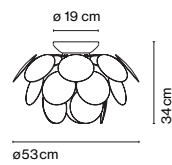

Discocó

Christophe Mathieu

marset

Discocó C88

Discocó C68

Discocó C53

ø 88 cm

ø 68 cm

ø 53 cm

Exuberant even when turned off, the richness of the light issuing from the Discocó lamp provides direct downward illumination along with a dramatic play of lights and soft shadows.

Discocó C88

- ⦿ 3x E27 LED Globe (ø120) 14W
- ⦿ 3x E27 HSGSA/C/UB 77W