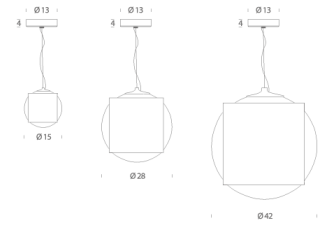

NEMO

Macondo pendant

Gregorio Spini

Medium

Lamping

Source	E27 HALO/LED/FLUO
Total power	100W
Emission	Diffused
Switching	dimnable, according to the bulb
Tension	230V

Codes

MAC EHW 52

Structure

Diffuseur