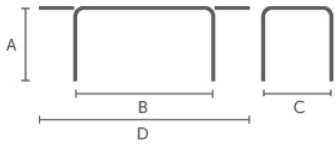

Cement Savoia Crystalceramic

Charcoal Savoia Crystalceramic

Emperador Marble Crystalceramic

Oxide White Crystalceramic

Oxide Sand Crystalceramic

Dimensions

Dimension	cm	inch
A	76	29.9
B	120	47.2
C	120	47.2
D	180	70.9