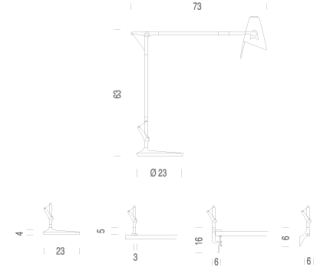

NEMO

LEO ON/OFF

Jehs + Laub

E27 FLUO/LED/HALO

Lamping

Source	E27 A60
Total power	60W
Emission	direct
Switching	switch on board
Tension	230V
Ip class	20
Materials	aluminium

Codes

LEO EWW 12
LEO ENN 12

Structure

Diffuseur

Package

LxPxH (base)	73x15x45
Weight (base)	3