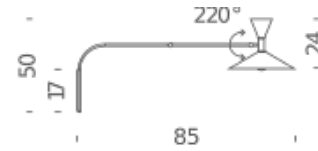

NEMO

MINI LAMPE DE MARSEILLE

Le Corbusier

E14 FLUO/LED/HALO

Lamping

Source	E14 P45
Total power	46W + 46W
Emission	double, direct + indirect
Switching	mono switch on cable
Tension	230V
Materials	aluminium
Notes	orientable, installation with or without plug, cable lenght 0,4+1,2m, *grey matt RAL7046,white wash (inside the diffuser) RAL9002

Codes

LMM EWW 31
white
LMM EDD 31
grey

Structure

whitewash

Diffuser

matt grey/whitewash(inside)

Package 1

Dimensions	42x80x12
Gross weight	2.2 Kg