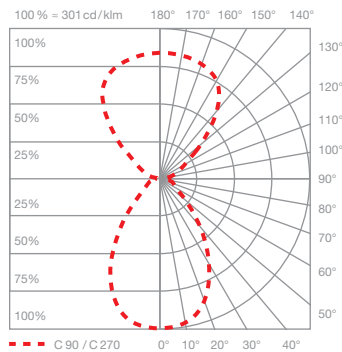

Other version: Mito terra fix 190 / 220, Mito terra var

technical data Mito terra 3d

properties	material	head / body aluminium, painted, anodised or PVD-coated, optical plastic base powder-coated
	cable length	power supply unit (x): 1 m luminaire (y): 2 m of which 1.5 m are retractable
	weight	21.5 kg
surface	head	bronze, matt gold, rose gold, matt silver, matt white, matt black
	body / base	matt silver, matt white, matt black
Occhio »color tune« LED	average life time	> 50.000 hrs
	energy efficiency class	A+
	power	70 W (incl. Occhio power supply unit approx. 76 W) / matt black, matt white, matt gold, matt silver 56 W (incl. Occhio power supply unit approx. 63 W) / bronze, rose gold
	color rendering index	high color; CRI Ra 95
	color temperature	2700–4000 K
	recommended use	residential, office
electricity	dimming	via »touchless control«, »via body sensor« or with Occhio air
	connection	230 V AC / 50 Hz
	permitted operating conditions	max. 30°C for indoor use only

Anodised (matt gold) and PVD surfaces (rose gold, bronze) may differ slightly from other product lines.

Mito terra 3d lighting effects

table (wide)

wide light beam (up and down), beam angle approx. 80° (down)

inserts: wide / flood

luminous flux:	high color	70 W*	4600 lm
	high color	56 W**	3600 lm

UGR (4H8H) < 19***

* (matt black, matt white, matt gold, matt silver)

** (bronze, rose gold)

*** For a reliable assessment of glare values in a real application of a luminaire we recommend to carry out an individual calculation which can be prepared by our lighting team (project-support@occhio.de).