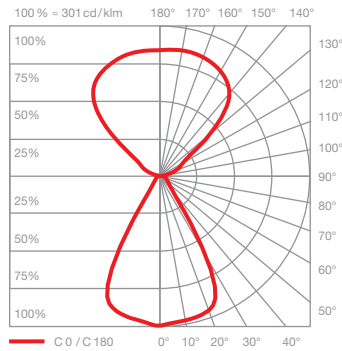

Other version: Mito terra fix 190 / 220, Mito terra var

technical data Mito terra 3d

properties	material	head / body aluminium, painted, anodised or PVD-coated, optical plastic base powder-coated
	cable length	power supply unit (x): 1 m luminaire (y): 2 m of which 1.5 m are retractable
	weight	21.5 kg
surface	head	bronze, matt gold, rose gold, matt silver, matt white, matt black
	body / base	matt silver, matt white, matt black
Occhio »color tune« LED	average life time	> 50.000 hrs
	energy efficiency class	A+
	power	70 W (incl. Occhio power supply unit approx. 76 W) / matt black, matt white, matt gold, matt silver 56 W (incl. Occhio power supply unit approx. 63 W) / bronze, rose gold
	color rendering index	high color; CRI Ra 95
	color temperature	2700–4000 K
	recommended use	residential, office
electricity	dimming	via »touchless control«, »via body sensor« or with Occhio air
	connection	230 V AC / 50 Hz
	permitted operating conditions	max. 30°C for indoor use only

Anodised (matt gold) and PVD surfaces (rose gold, bronze) may differ slightly from other product lines.

Mito terra 3d lighting effects

table (wide)

wide light beam (up and down), beam angle approx. 80° (down)

inserts: wide / flood

luminous flux:	high color	70 W*	4600 lm
	high color	56 W**	3600 lm

UGR (4H8H) < 19***

* (matt black, matt white, matt gold, matt silver)

** (bronze, rose gold)

*** For a reliable assessment of glare values in a real application of a luminaire we recommend to carry out an individual calculation which can be prepared by our lighting team (project-support@occhio.de).