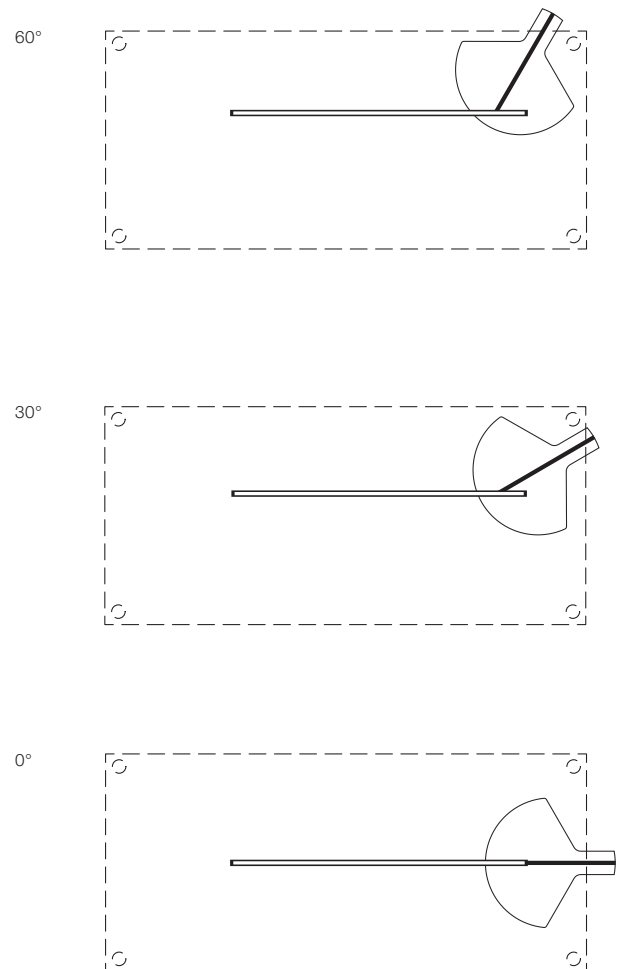

Other version: Mito terra fix 190 / 220, Mito terra var

technical data Mito terra 3d

properties	material	head / body aluminium, painted, anodised or PVD-coated, optical plastic base powder-coated
	cable length	power supply unit (x): 1 m luminaire (y): 2 m of which 1.5 m are retractable
	weight	21.5 kg
surface	head	bronze, matt gold, rose gold, matt silver, matt white, matt black
	body / base	matt silver, matt white, matt black
Occhio »color tune« LED	average life time	> 50.000 hrs
	energy efficiency class	A+
	power	70 W (incl. Occhio power supply unit approx. 76 W) / matt black, matt white, matt gold, matt silver 56 W (incl. Occhio power supply unit approx. 63 W) / bronze, rose gold
	color rendering index	high color; CRI Ra 95
	color temperature	2700–4000 K
	recommended use	residential, office
electricity	dimming	via »touchless control«, »via body sensor« or with Occhio air
	connection	230 V AC / 50 Hz
	permitted operating conditions	max. 30°C for indoor use only

inserts: wide / flood

luminous flux:	high color	70 W*	4600 lm
	high color	56 W**	3600 lm

UGR (4H8H) < 19***

* (matt black, matt white, matt gold, matt silver)

** (bronze, rose gold)

*** For a reliable assessment of glare values in a real application of a luminaire we recommend to carry out an individual calculation which can be prepared by our lighting team (project-support@occhio.de).

Orientation

Mito terra 3d
double sided head swivelable by 60°

control options

control

Mito set box (standard)

sospeso / volo

soffitto / alto flat

alto up & side