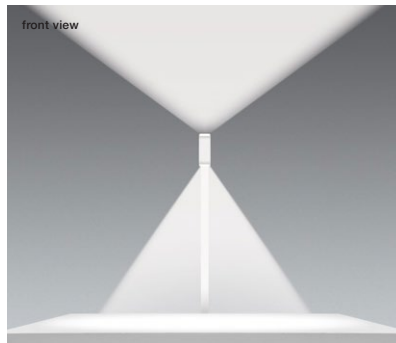

Mito terra 3d datasheet

Linear LED free-standing luminaire with double-sided light emission, height of 190 cm (body) and swivel-mounted head for the flexible alignment at the table. The tilted luminaire unit positions the head over the table or counter / workstation. Symmetrical light pattern for homogeneous lighting – wide, anti-glare light beam directed downwards and upwards. An automatic mode is available for Office applications: Measurement of ambient light by »ambient light control« and automatic control of brightness according to the desired settings. The »presence sensor« of the luminaire allows switching by absence or presence in the room. Connection via plug-in power supply (converter) to 230 V AC / 50 Hz mains voltage, head can be removed for maintenance purposes. Power max. 70 W, control via »touchless control« (gesture control at the head), »body sensor« at the luminaire unit, »ambient light control« (ambient light sensor at the head), »presence sensor« (motion sensor at the head) or with Occhio air. The sensors »touchless control« + »body sensor«, »ambient light control«, »presence sensor« can be deactivated via Occhio air app.

Anodised (matt gold) and PVD surfaces (rose gold, bronze) may differ slightly from other product lines.

Mito terra 3d lighting effects

table (wide)

wide light beam (up and down), beam angle approx. 80° (down)

inserts: wide / flood

luminous flux:	high color	70 W*	4600 lm
	high color	56 W**	3600 lm

UGR (4H8H) < 19***

* (matt black, matt white, matt gold, matt silver)

** (bronze, rose gold)

*** For a reliable assessment of glare values in a real application of a luminaire we recommend to carry out an individual calculation which can be prepared by our lighting team (project-support@occhio.de).