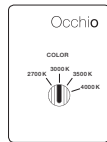

soffitto / alto flat