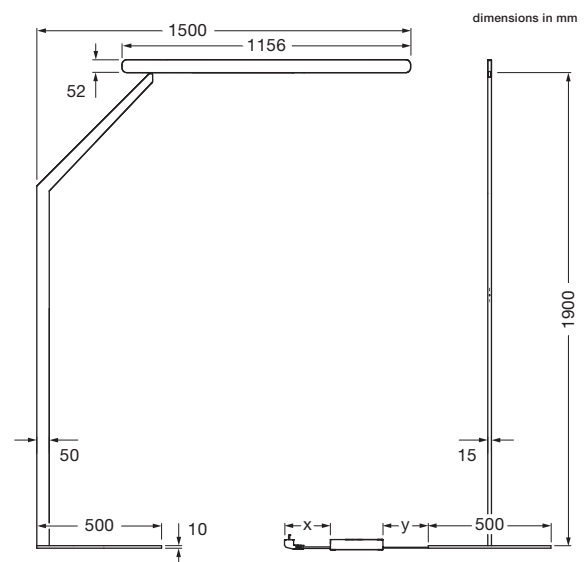

Mito terra 3d datasheet

Linear LED free-standing luminaire with double-sided light emission, height of 190 cm (body) and swivel-mounted head for the flexible alignment at the table. The tilted luminaire unit positions the head over the table or counter / workstation. Symmetrical light pattern for homogeneous lighting – wide, anti-glare light beam directed downwards and upwards. An automatic mode is available for Office applications: Measurement of ambient light by »ambient light control« and automatic control of brightness according to the desired settings. The »presence sensor« of the luminaire allows switching by absence or presence in the room. Connection via plug-in power supply (converter) to 230 V AC / 50 Hz mains voltage, head can be removed for maintenance purposes. Power max. 70 W, control via »touchless control« (gesture control at the head), »body sensor« at the luminaire unit, »ambient light control« (ambient light sensor at the head), »presence sensor« (motion sensor at the head) or with Occhio air. The sensors »touchless control« + »body sensor«, »ambient light control«, »presence sensor« can be deactivated via Occhio air app.

Other version: Mito terra fix 190 / 220, Mito terra var

technical data Mito terra 3d

properties	material	head / body aluminium, painted, anodised or PVD-coated, optical plastic base powder-coated
	cable length	power supply unit (x): 1 m luminaire (y): 2 m of which 1.5 m are retractable
	weight	21.5 kg
surface	head	bronze, matt gold, rose gold, matt silver, matt white, matt black
	body / base	matt silver, matt white, matt black
Occhio »color tune« LED	average life time	> 50.000 hrs
	energy efficiency class	A+
	power	70 W (incl. Occhio power supply unit approx. 76 W) / matt black, matt white, matt gold, matt silver 56 W (incl. Occhio power supply unit approx. 63 W) / bronze, rose gold
	color rendering index	high color; CRI Ra 95
	color temperature	2700–4000 K
	recommended use	residential, office
electricity	dimming	via »touchless control«, »via body sensor« or with Occhio air
	connection	230 V AC / 50 Hz
	permitted operating conditions	max. 30°C for indoor use only

Anodised (matt gold) and PVD surfaces (rose gold, bronze) may differ slightly from other product lines.