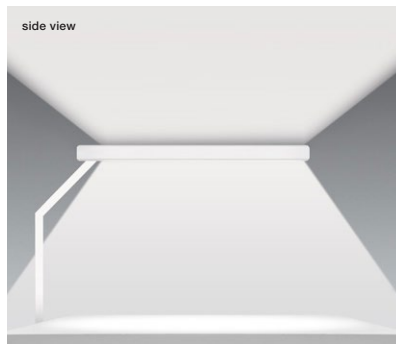

Mito terra 3d lighting effects

table (wide)

wide light beam (up and down), beam angle approx. 80° (down)

inserts: wide / flood

luminous flux:	high color	70 W*	4600 lm
	high color	56 W**	3600 lm

UGR (4H8H) < 19***

* (matt black, matt white, matt gold, matt silver)

** (bronze, rose gold)

*** For a reliable assessment of glare values in a real application of a luminaire we recommend to carry out an individual calculation which can be prepared by our lighting team (project-support@occhio.de).