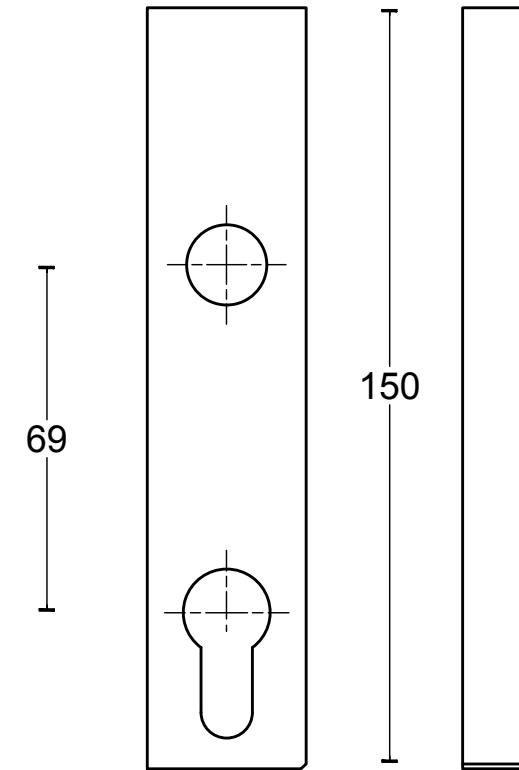

# TENSE BB231

single solid internal lift-up  
sliding door handle with  
external flush pull  
stainless steel

20

option:

<b>FORMANI®</b>		Part number:	
		Description:	
Doc no.: 3301Z002 TENSE BB231 V01.dwg		<b>TENSE BB231</b>	
Drawn by: Christian Brimbois	Creation date: 16-2-2016	<b>A3</b>	
FORMANI HOLLAND B.V. EUROPALAAN 12 6199 AB MAASTRICHT-AIRPORT NL T +31 (0)43 308 90 00 INFO@FORMANI.COM FORMANI.COM			