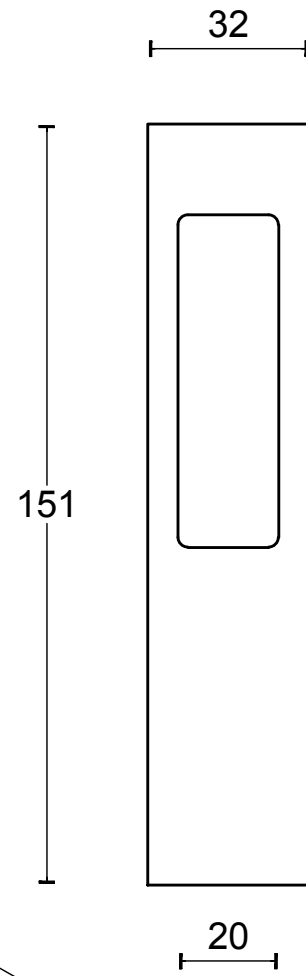

# TENSE BB231

single solid internal lift-up  
sliding door handle with  
external flush pull  
stainless steel

20

option:

<b>FORMANI®</b>		Part number:	
		Description:	
Doc no.: 3301Z002 TENSE BB231 V01.dwg		<b>TENSE BB231</b>	
Drawn by: Christian Brimbois	Creation date: 16-2-2016	<b>A3</b>	
FORMANI HOLLAND B.V. EUROPALAAN 12 6199 AB MAASTRICHT-AIRPORT NL T +31 (0)43 308 90 00 INFO@FORMANI.COM FORMANI.COM			