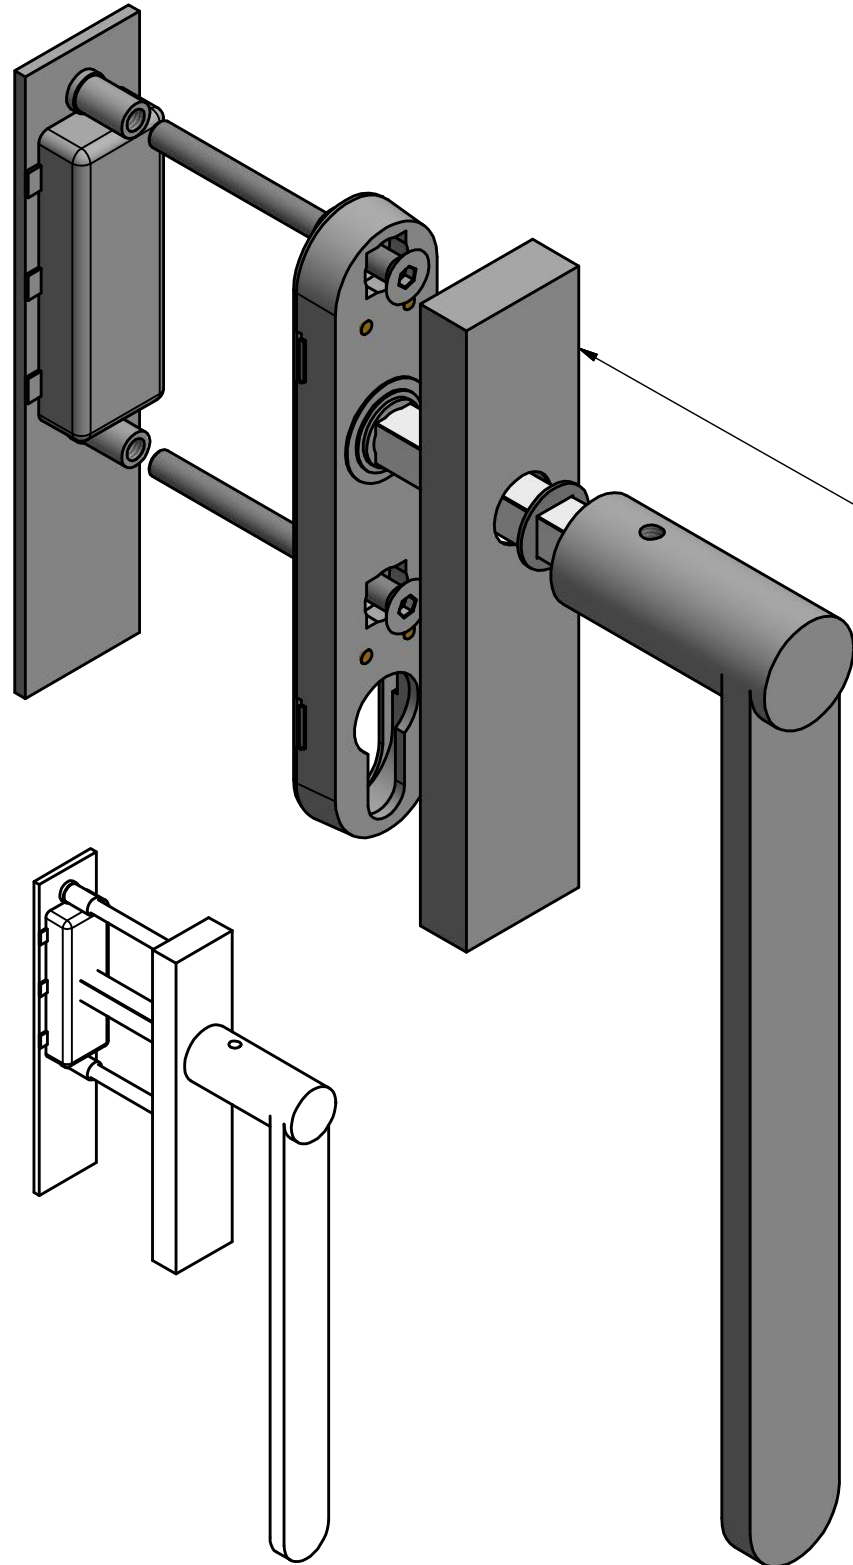

# TENSE BB231

single solid internal lift-up  
sliding door handle with  
external flush pull  
stainless steel

20

option:

<b>FORMANI®</b>		Part number:	
		Description:	
Doc no.: 3301Z002 TENSE BB231 V01.dwg		<b>TENSE BB231</b>	
Drawn by: Christian Brimbois	Creation date: 16-2-2016	<b>A3</b>	
FORMANI HOLLAND B.V. EUROPALAAN 12 6199 AB MAASTRICHT-AIRPORT NL T +31 (0)43 308 90 00 INFO@FORMANI.COM FORMANI.COM			