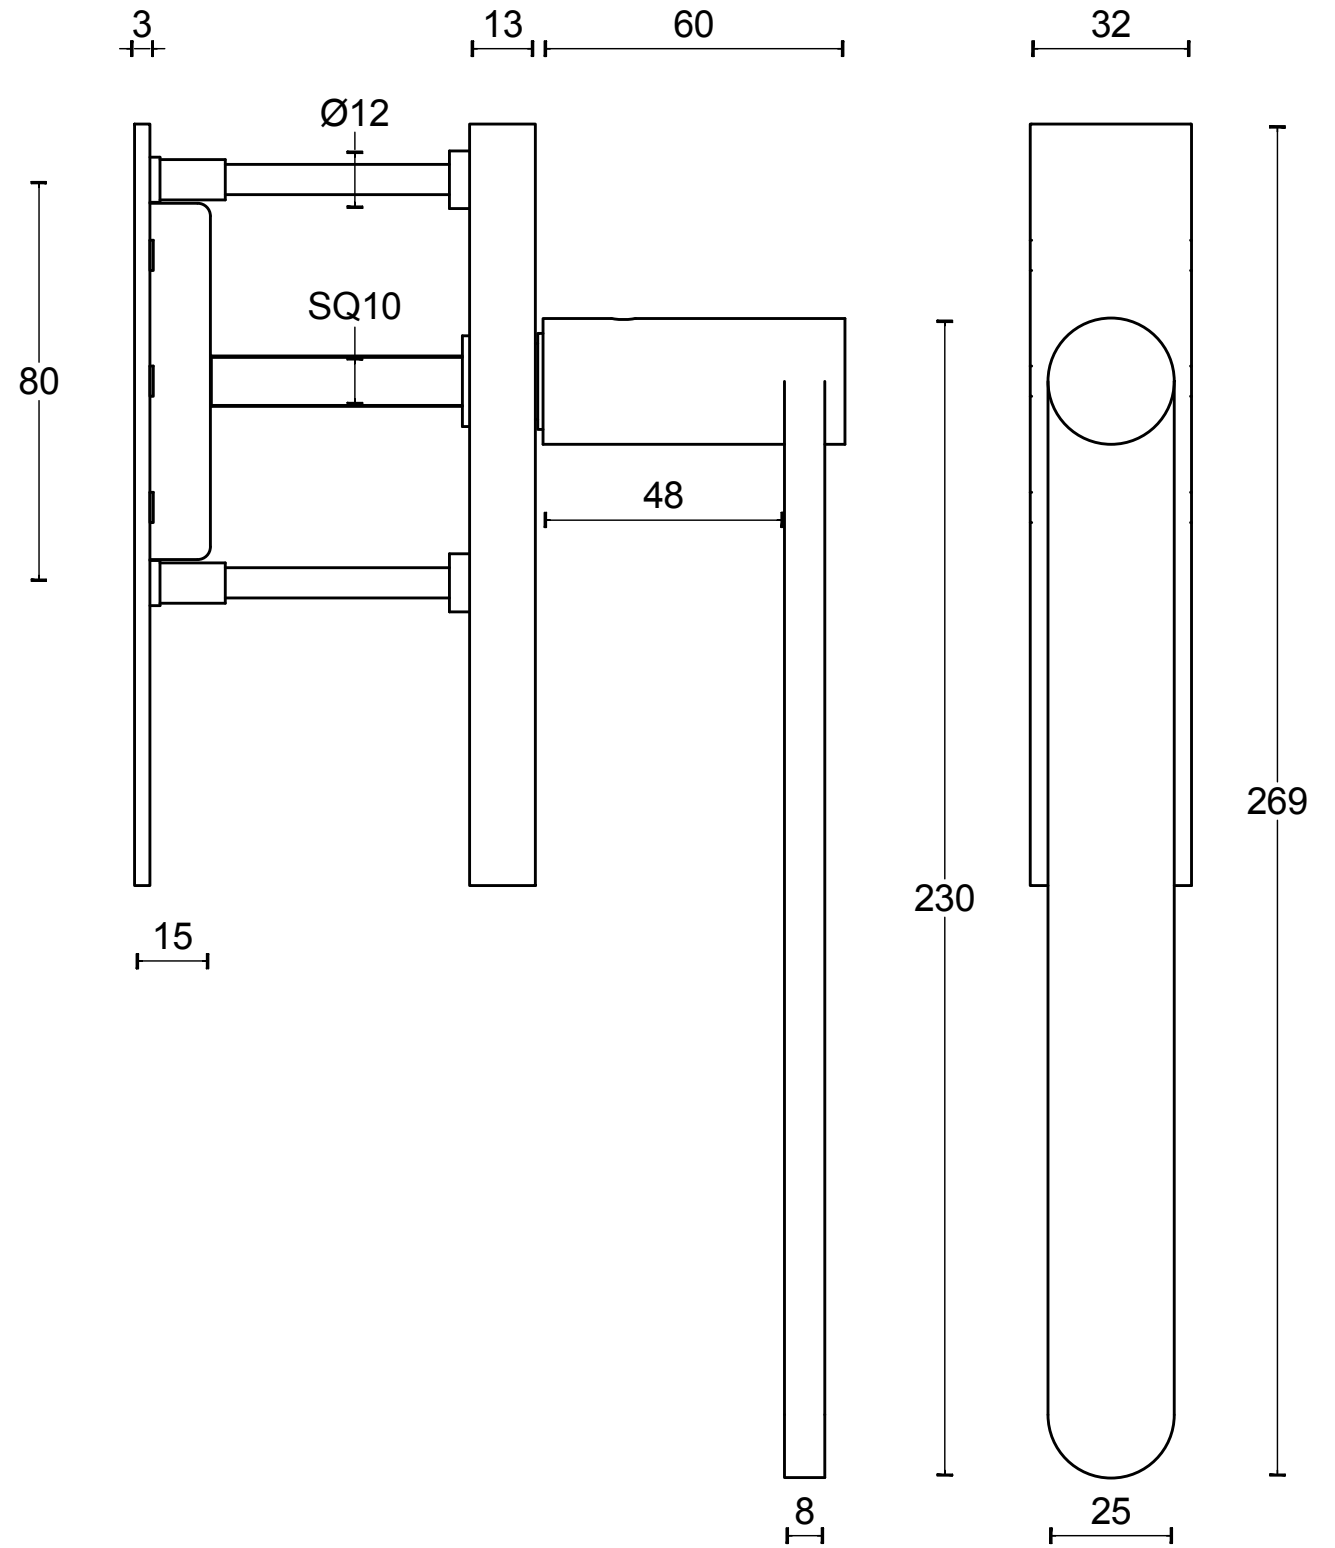

# TENSE BB231

single solid internal lift-up  
sliding door handle with  
external flush pull  
stainless steel

20

option:

<b>FORMANI®</b>		Part number:	
		Description:	
Doc no.: 3301Z002 TENSE BB231 V01.dwg		<b>TENSE BB231</b>	
Drawn by: Christian Brimbois	Creation date: 16-2-2016	<b>A3</b>	
FORMANI HOLLAND B.V. EUROPALAAN 12 6199 AB MAASTRICHT-AIRPORT NL T +31 (0)43 308 90 00 INFO@FORMANI.COM FORMANI.COM			