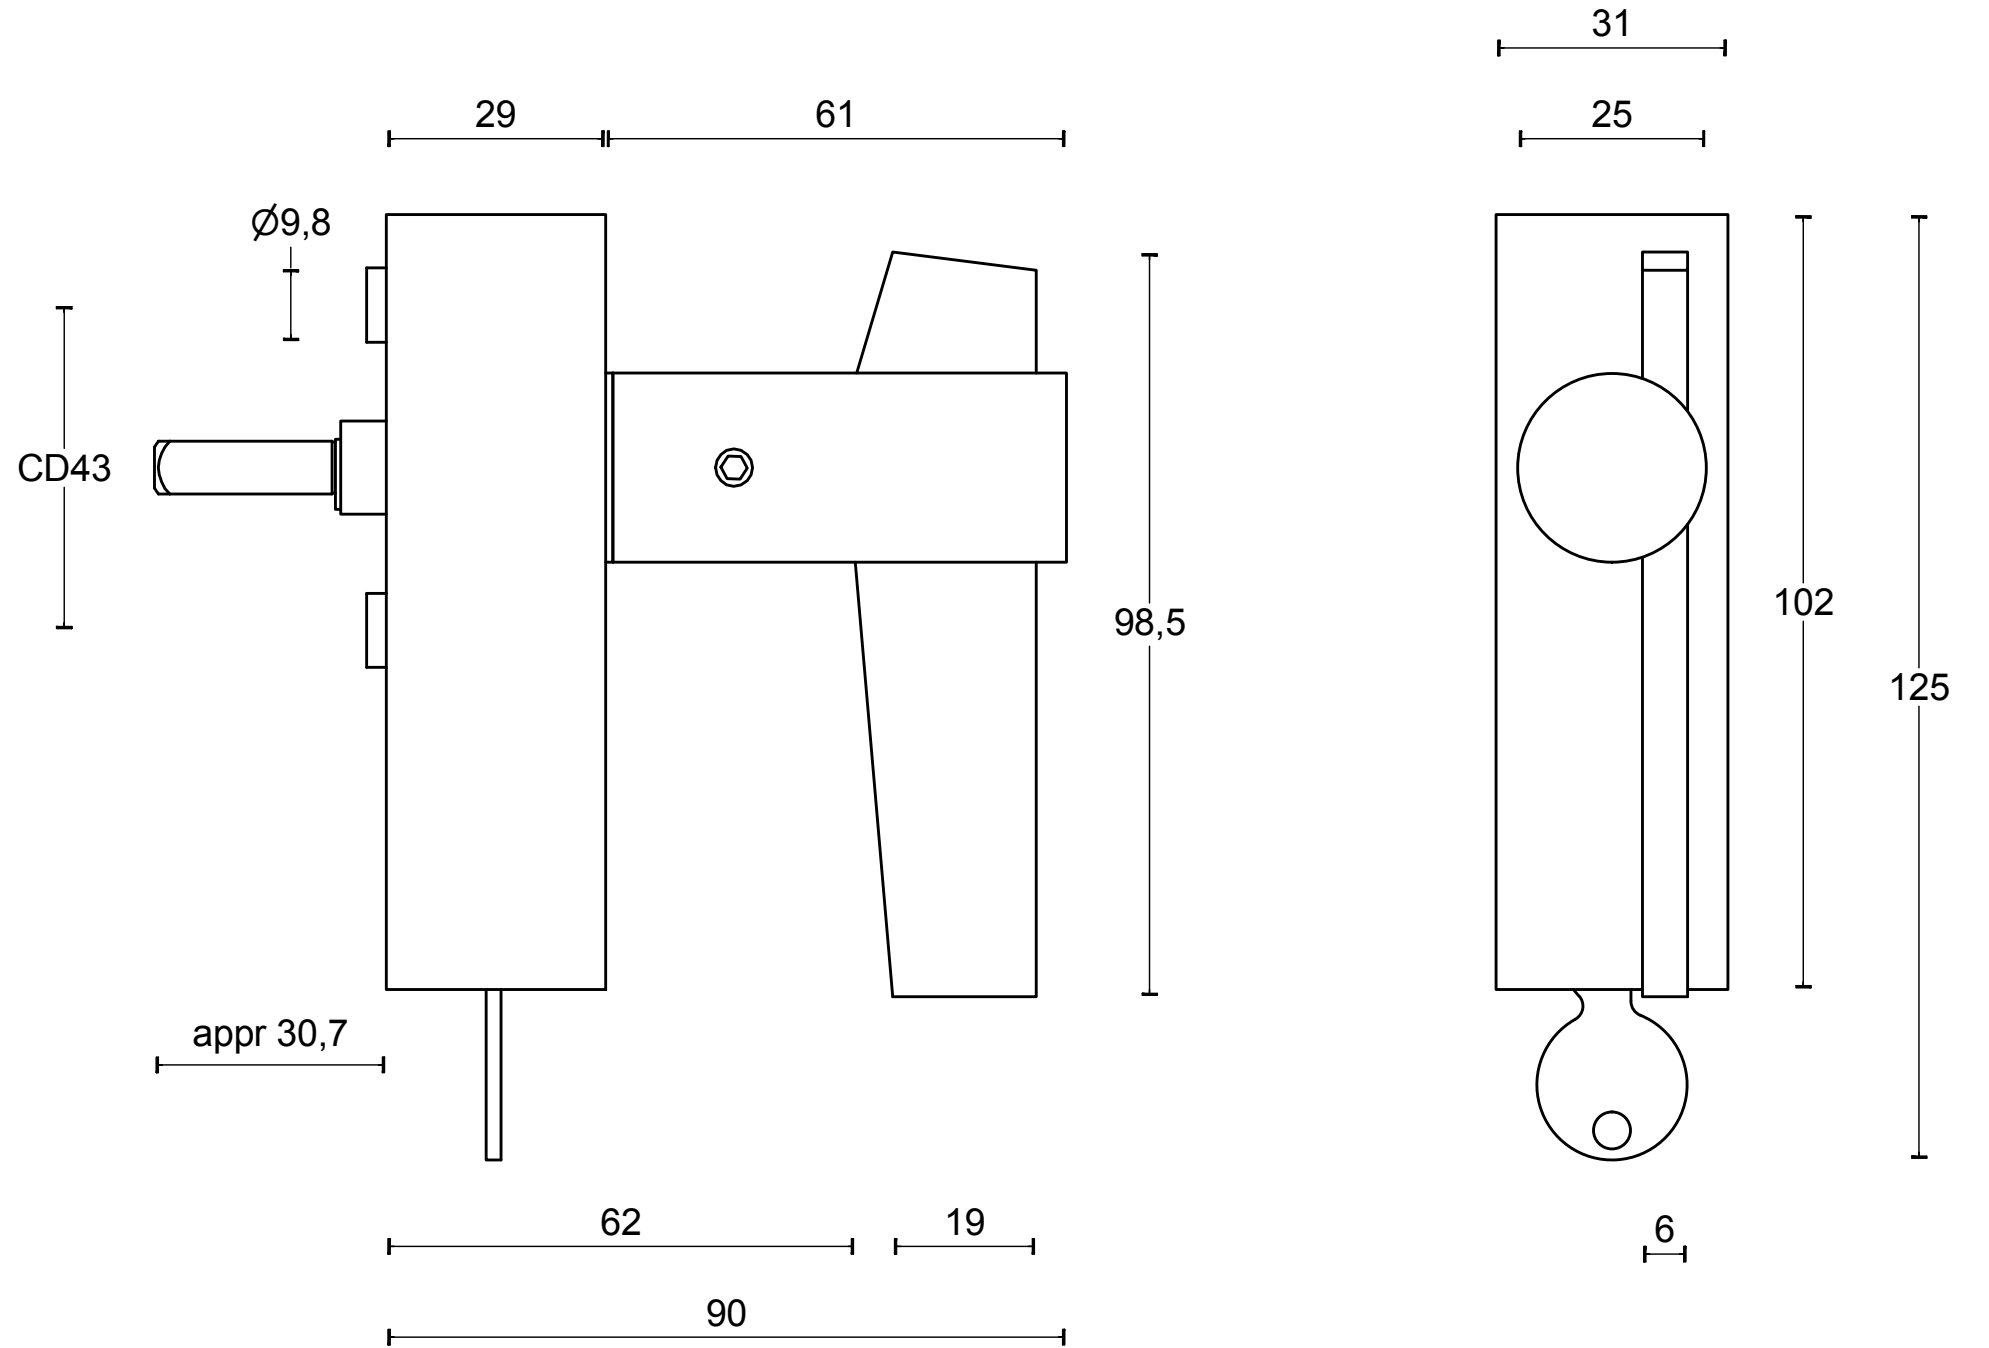

# TENSE BB105-DKLOCK

locking tilt an turn  
window handle  
stainless steel

FORMANI®		Part number:	
		Description: <b>TENSE BB105-DKLOCK</b>	
Doc no.: 3303D025 TENSE BB105-DKLOCK V02.dwg	Drawn by: Christian Brimbois	Creation date: 20-5-2016	Format: <b>A3</b>
FORMANI HOLLAND B.V. EUROPALAAN 12 6199 AB MAASTRICHT-AIRPORT NL T +31 (0)43 308 90 00 INFO@FORMANI.COM FORMANI.COM			