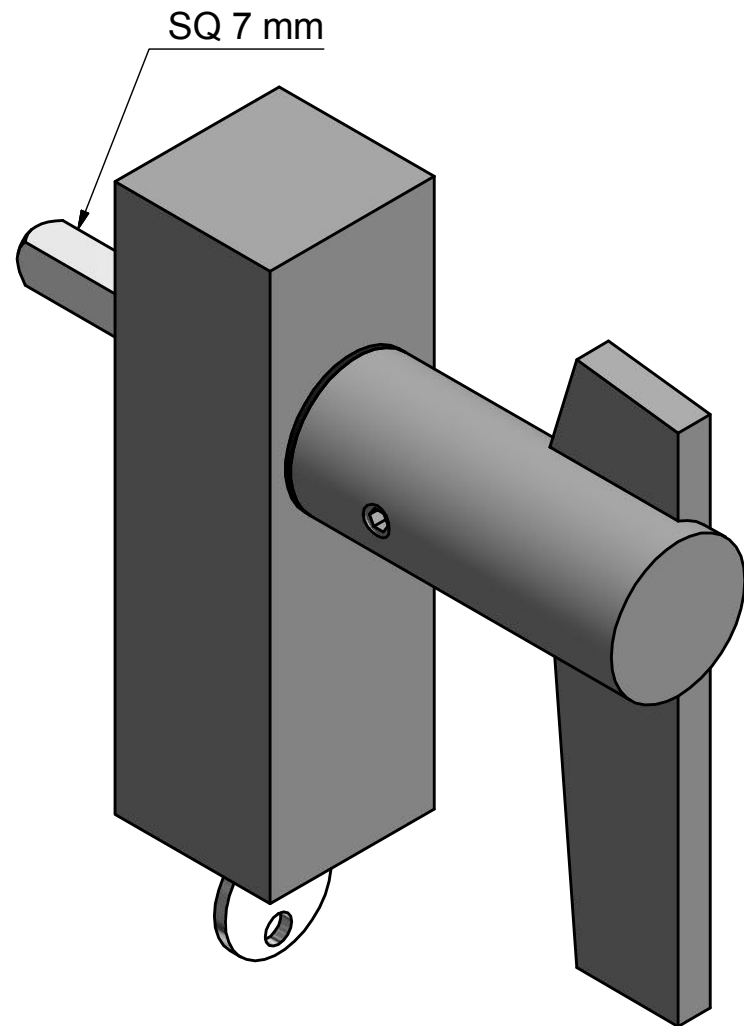

# TENSE BB105-DKLOCK

locking tilt an turn  
window handle  
stainless steel

FORMANI®		Part number:	
		Description: <b>TENSE BB105-DKLOCK</b>	
Doc no.: 3303D025 TENSE BB105-DKLOCK V02.dwg	Drawn by: Christian Brimbois	Creation date: 20-5-2016	Format: <b>A3</b>
FORMANI HOLLAND B.V. EUROPALAAN 12 6199 AB MAASTRICHT-AIRPORT NL T +31 (0)43 308 90 00 INFO@FORMANI.COM FORMANI.COM			