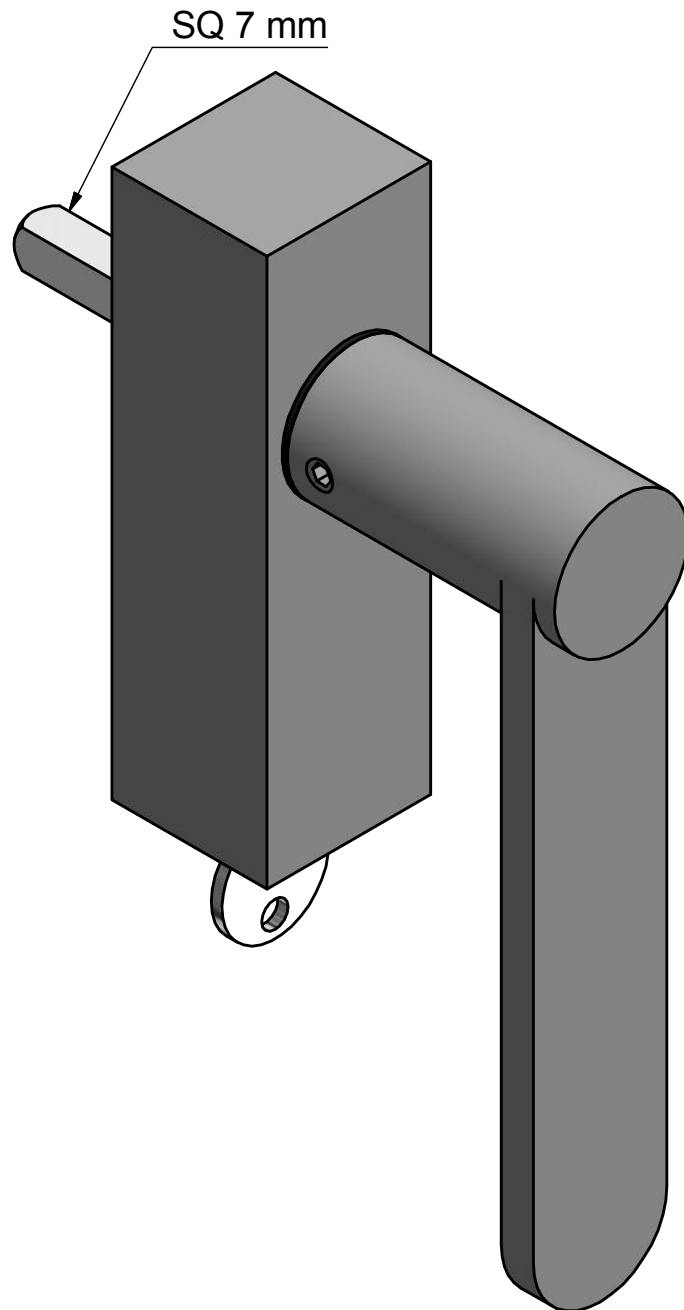

# TENSE BB103-DKLOCK

locking tilt and turn  
window handle  
stainless steel

|   |                              |   |                      |
|---|------------------------------|---|----------------------|
| FORMANI®  |                              | Part number:                                  |                      |
|   |                              | Description:<br><b>TENSE<br/>BB103-DKLOCK</b> |                      |
| Doc no.: 3303D023 TENSE BB103-DKLOCK V01.dwg  | Drawn by: Christian Brimbois | Creation date: 8-1-2016                       | Format:<br><b>A3</b> |
| FORMANI HOLLAND B.V. EUROPALAAN 12 6199 AB MAASTRICHT-AIRPORT NL T +31 (0)43 308 90 00 INFO@FORMANI.COM FORMANI.COM |                              |   |                      |