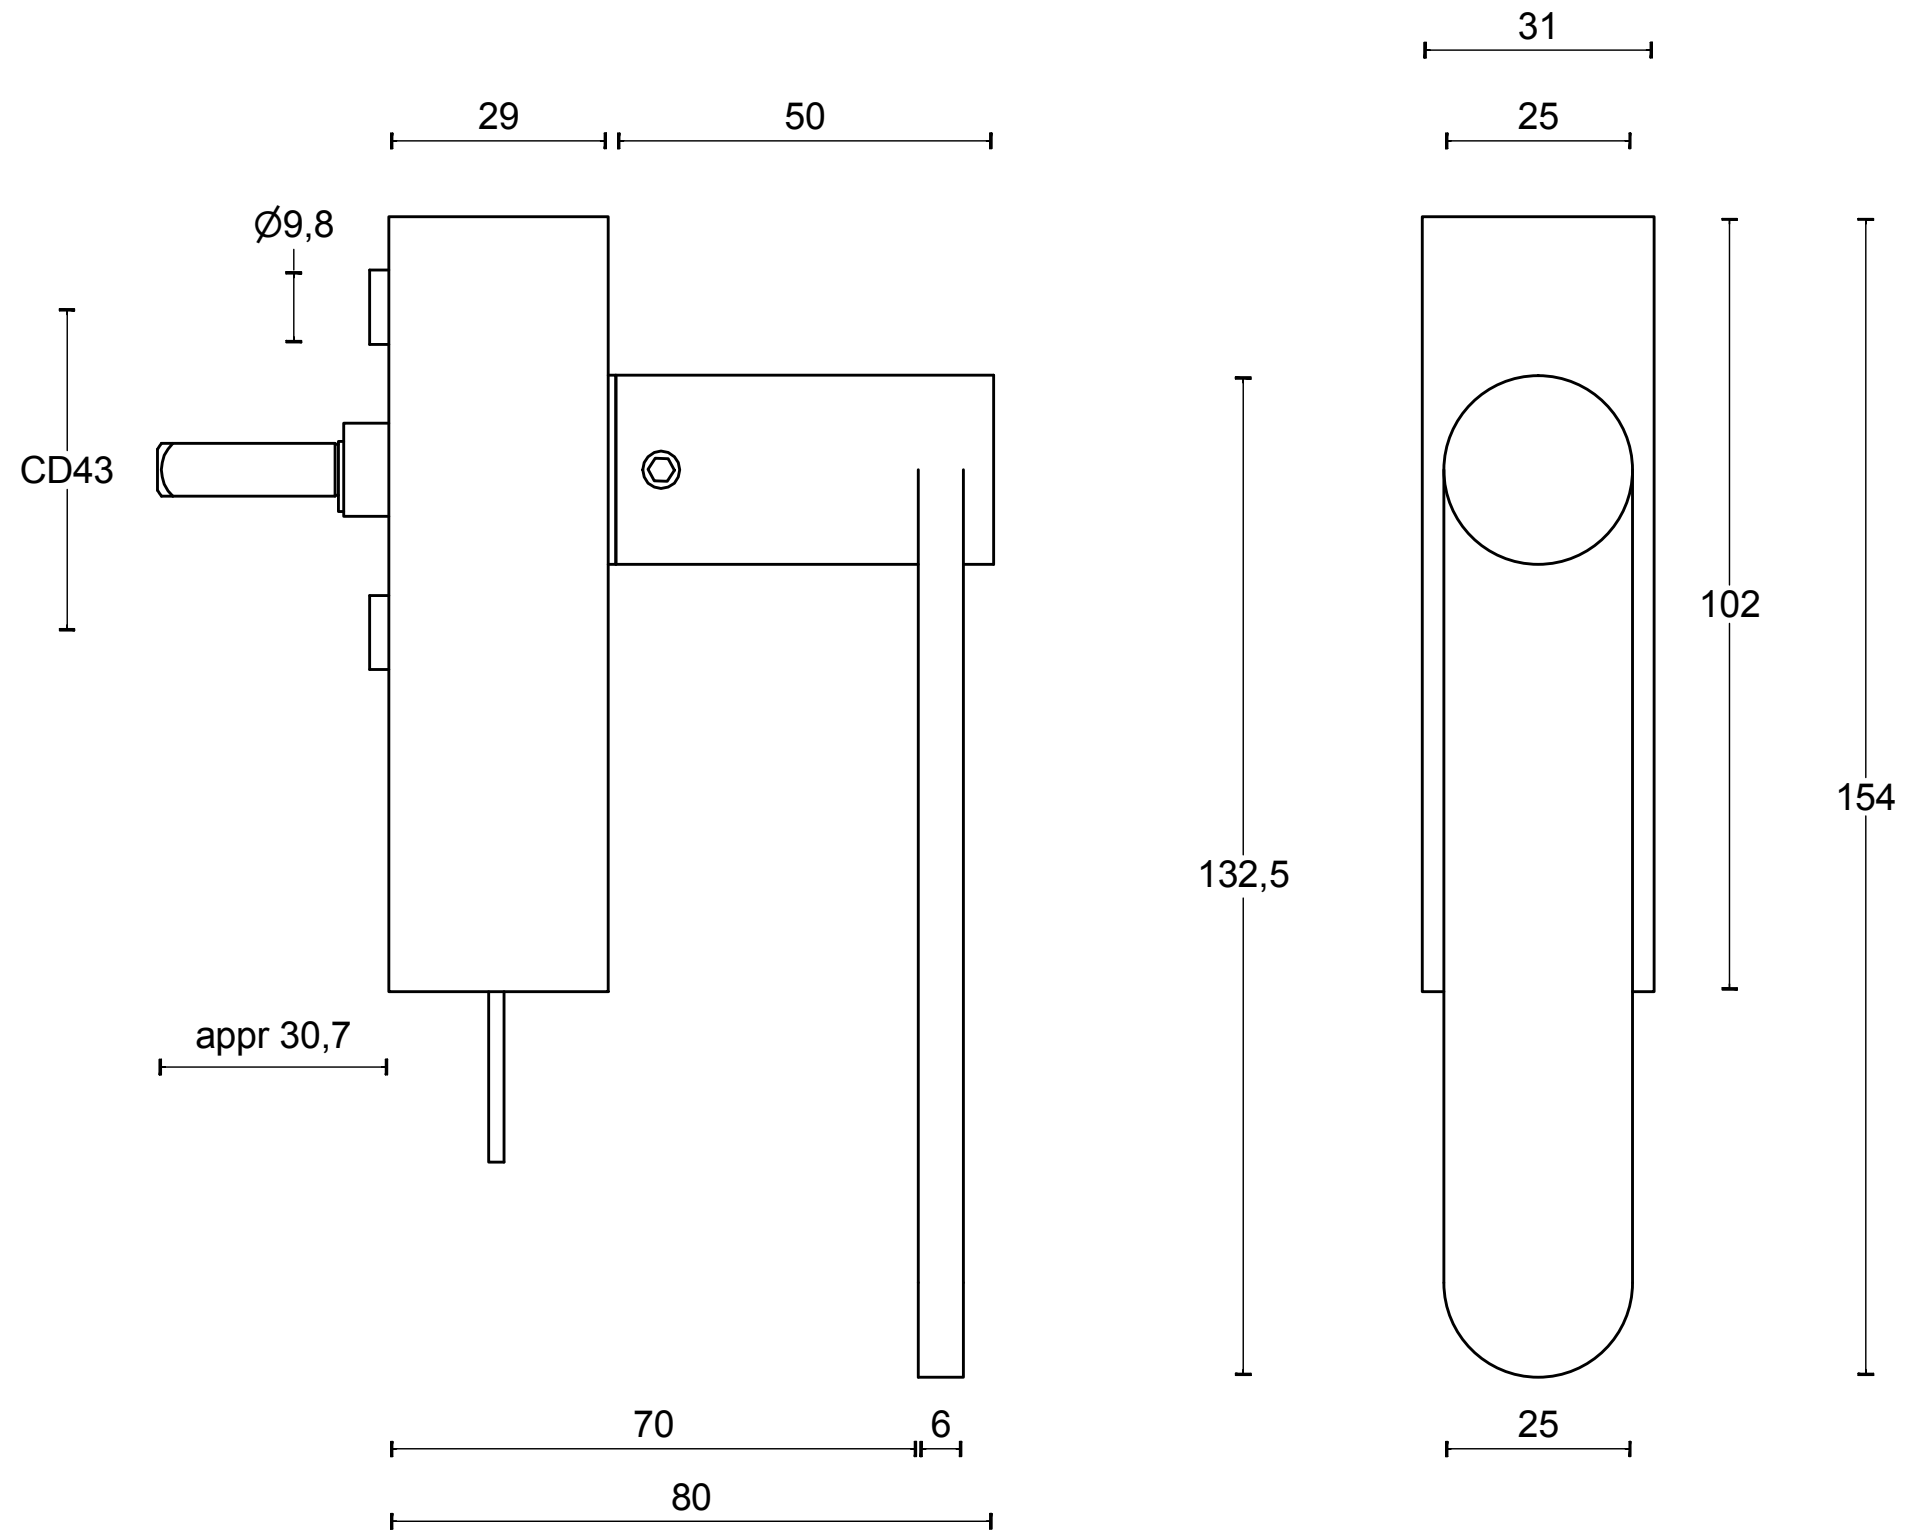

# TENSE BB103-DKLOCK

locking tilt and turn  
window handle  
stainless steel

|   |                              |   |                      |
|---|------------------------------|---|----------------------|
| FORMANI®  |                              | Part number:                                  |                      |
|   |                              | Description:<br><b>TENSE<br/>BB103-DKLOCK</b> |                      |
| Doc no.: 3303D023 TENSE BB103-DKLOCK V01.dwg  | Drawn by: Christian Brimbois | Creation date: 8-1-2016                       | Format:<br><b>A3</b> |
| FORMANI HOLLAND B.V. EUROPALAAN 12 6199 AB MAASTRICHT-AIRPORT NL T +31 (0)43 308 90 00 INFO@FORMANI.COM FORMANI.COM |                              |   |                      |