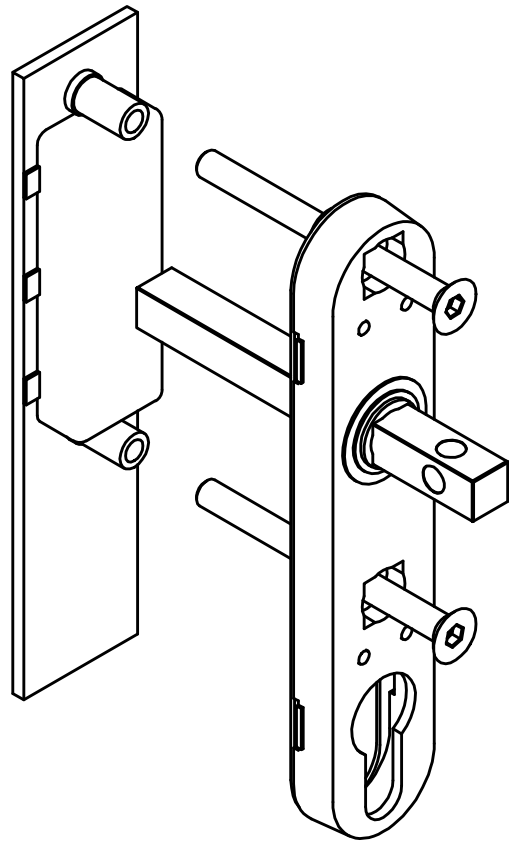

PB230

single solid internal lift-up
sliding door handle with
external flush pull
stainless steel

option:

		Part number:	
		Description:	
Doc no.:	2701Z001 PB230 V02.dwg	<p>PB230</p>	Format:
Drawn by:	Christian Brimbois		Creation date:
Formani Holland B.V. · Amerikalaan 55 · 6199 AE Maastricht Airport · tel: +31 (0)43 308 90 00 · www.formani.nl · info@formani.nl			
		A3	