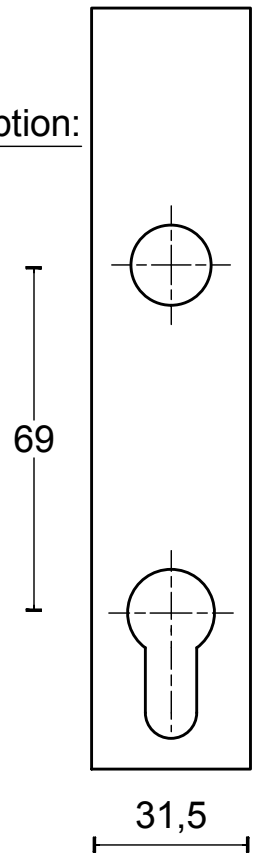

PB230

single solid internal lift-up
sliding door handle with
external flush pull
stainless steel

option:

		Part number:	
		Description:	
Doc no.:	2701Z001 PB230 V02.dwg	<p>PB230</p>	Format:
Drawn by:	Christian Brimbois		Creation date:
Formani Holland B.V. · Amerikalaan 55 · 6199 AE Maastricht Airport · tel: +31 (0)43 308 90 00 · www.formani.nl · info@formani.nl			
		A3	