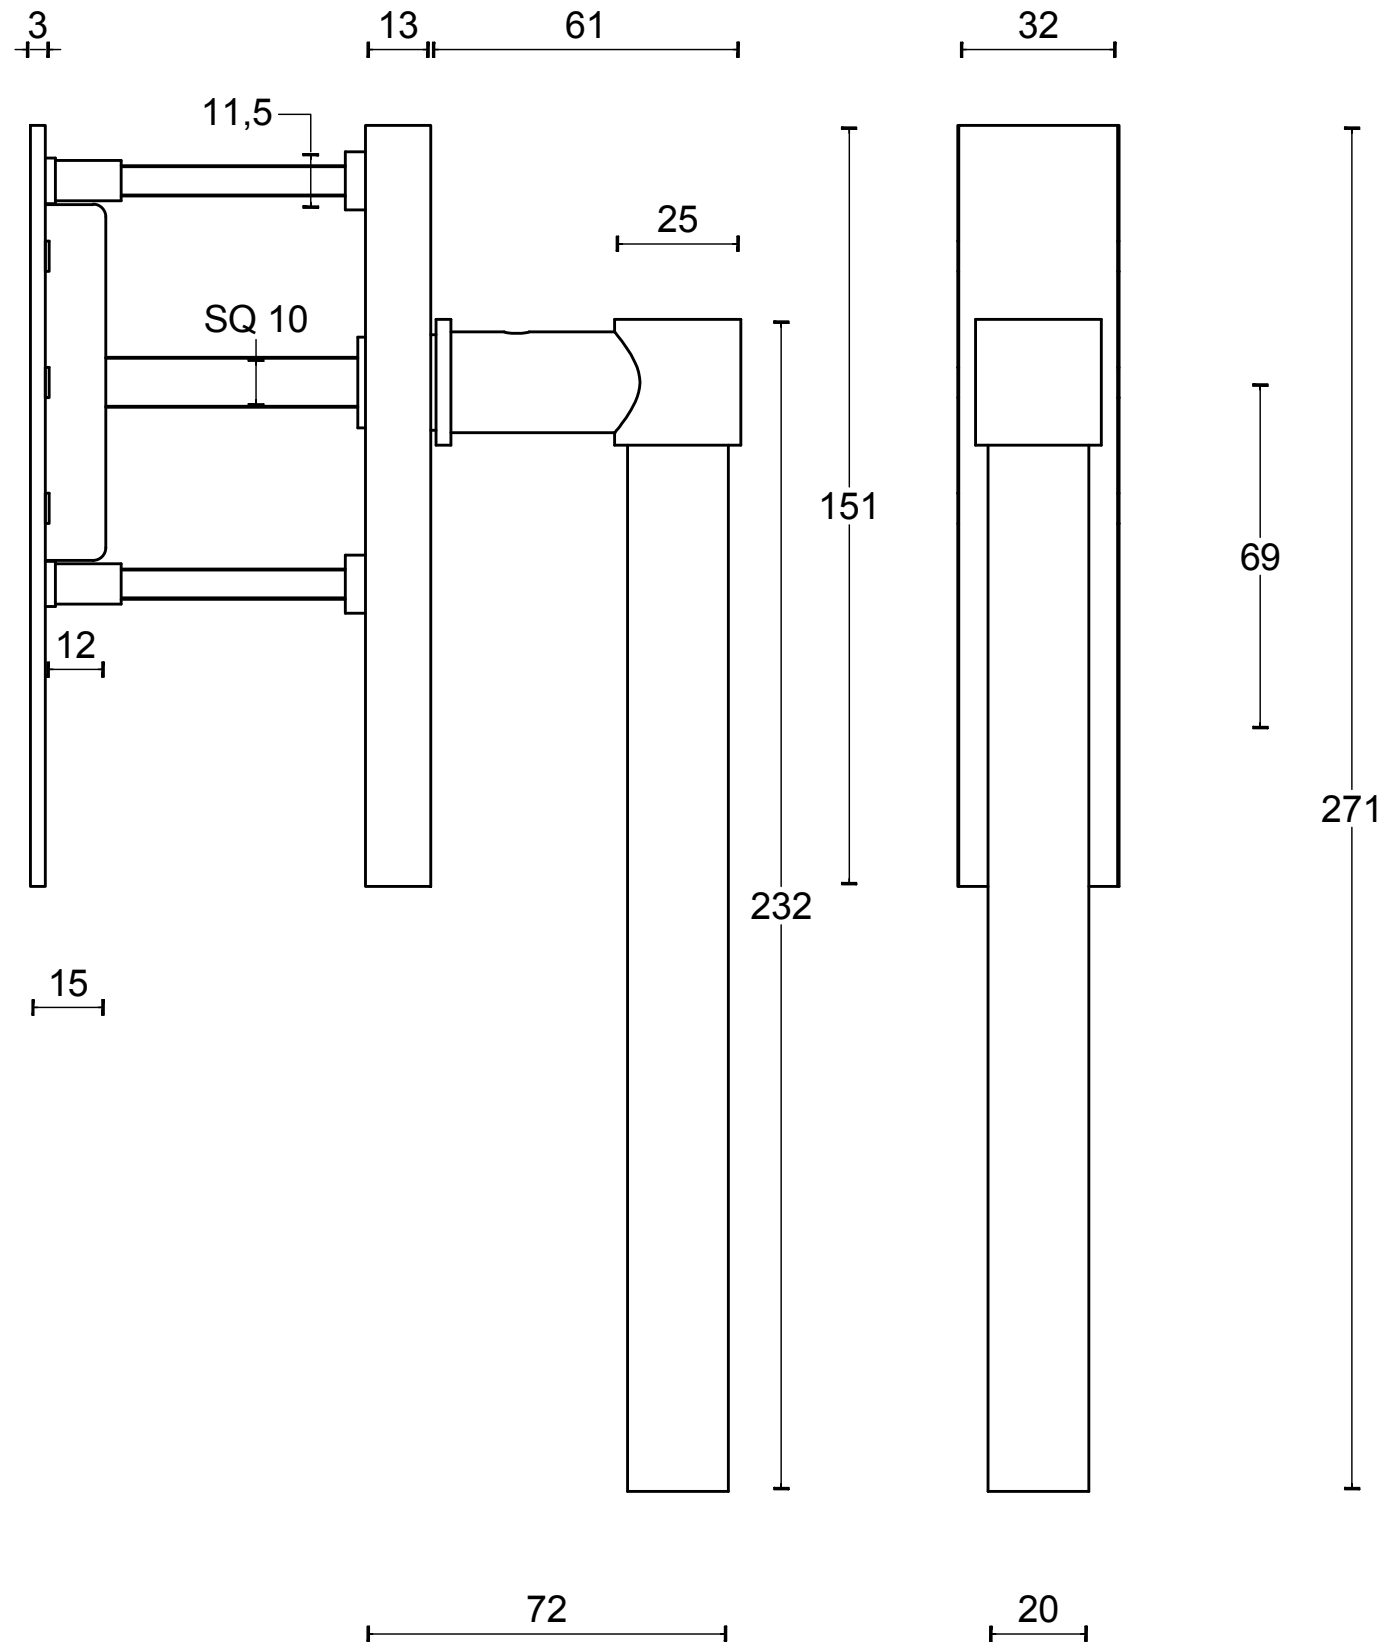

PB230

single solid internal lift-up
sliding door handle with
external flush pull
stainless steel

option:

		Part number:	
		Description:	
Doc no.:	2701Z001 PB230 V02.dwg	<p>PB230</p>	Format:
Drawn by:	Christian Brimbois		Creation date:
Formani Holland B.V. · Amerikalaan 55 · 6199 AE Maastricht Airport · tel: +31 (0)43 308 90 00 · www.formani.nl · info@formani.nl			
		A3	