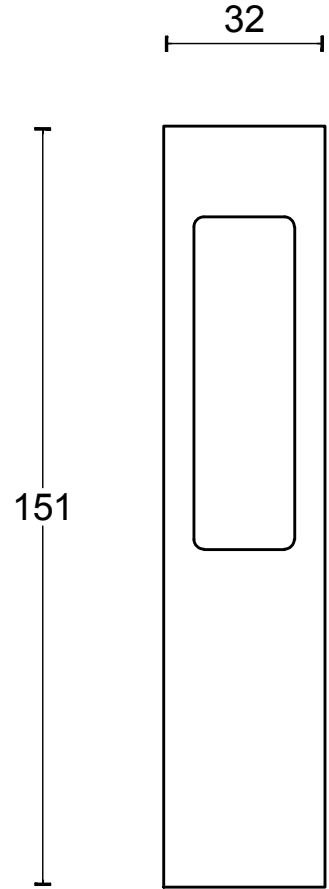

PB230

single solid internal lift-up
sliding door handle with
external flush pull
stainless steel

option:

		Part number:	
		Description:	
Doc no.:	2701Z001 PB230 V02.dwg	<p>PB230</p>	Format:
Drawn by:	Christian Brimbois		Creation date:
Formani Holland B.V. · Amerikalaan 55 · 6199 AE Maastricht Airport · tel: +31 (0)43 308 90 00 · www.formani.nl · info@formani.nl			
		A3	