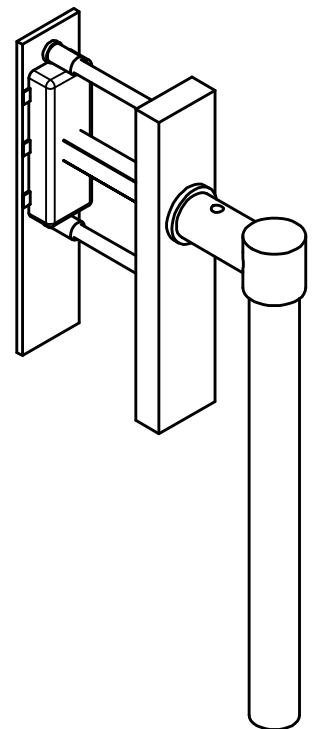

PB230

single solid internal lift-up
sliding door handle with
external flush pull
stainless steel

option:

		Part number:	
		Description:	
Doc no.:	2701Z001 PB230 V02.dwg	<p>PB230</p>	Format:
Drawn by:	Christian Brimbois		Creation date:
Formani Holland B.V. · Amerikalaan 55 · 6199 AE Maastricht Airport · tel: +31 (0)43 308 90 00 · www.formani.nl · info@formani.nl			
		A3	