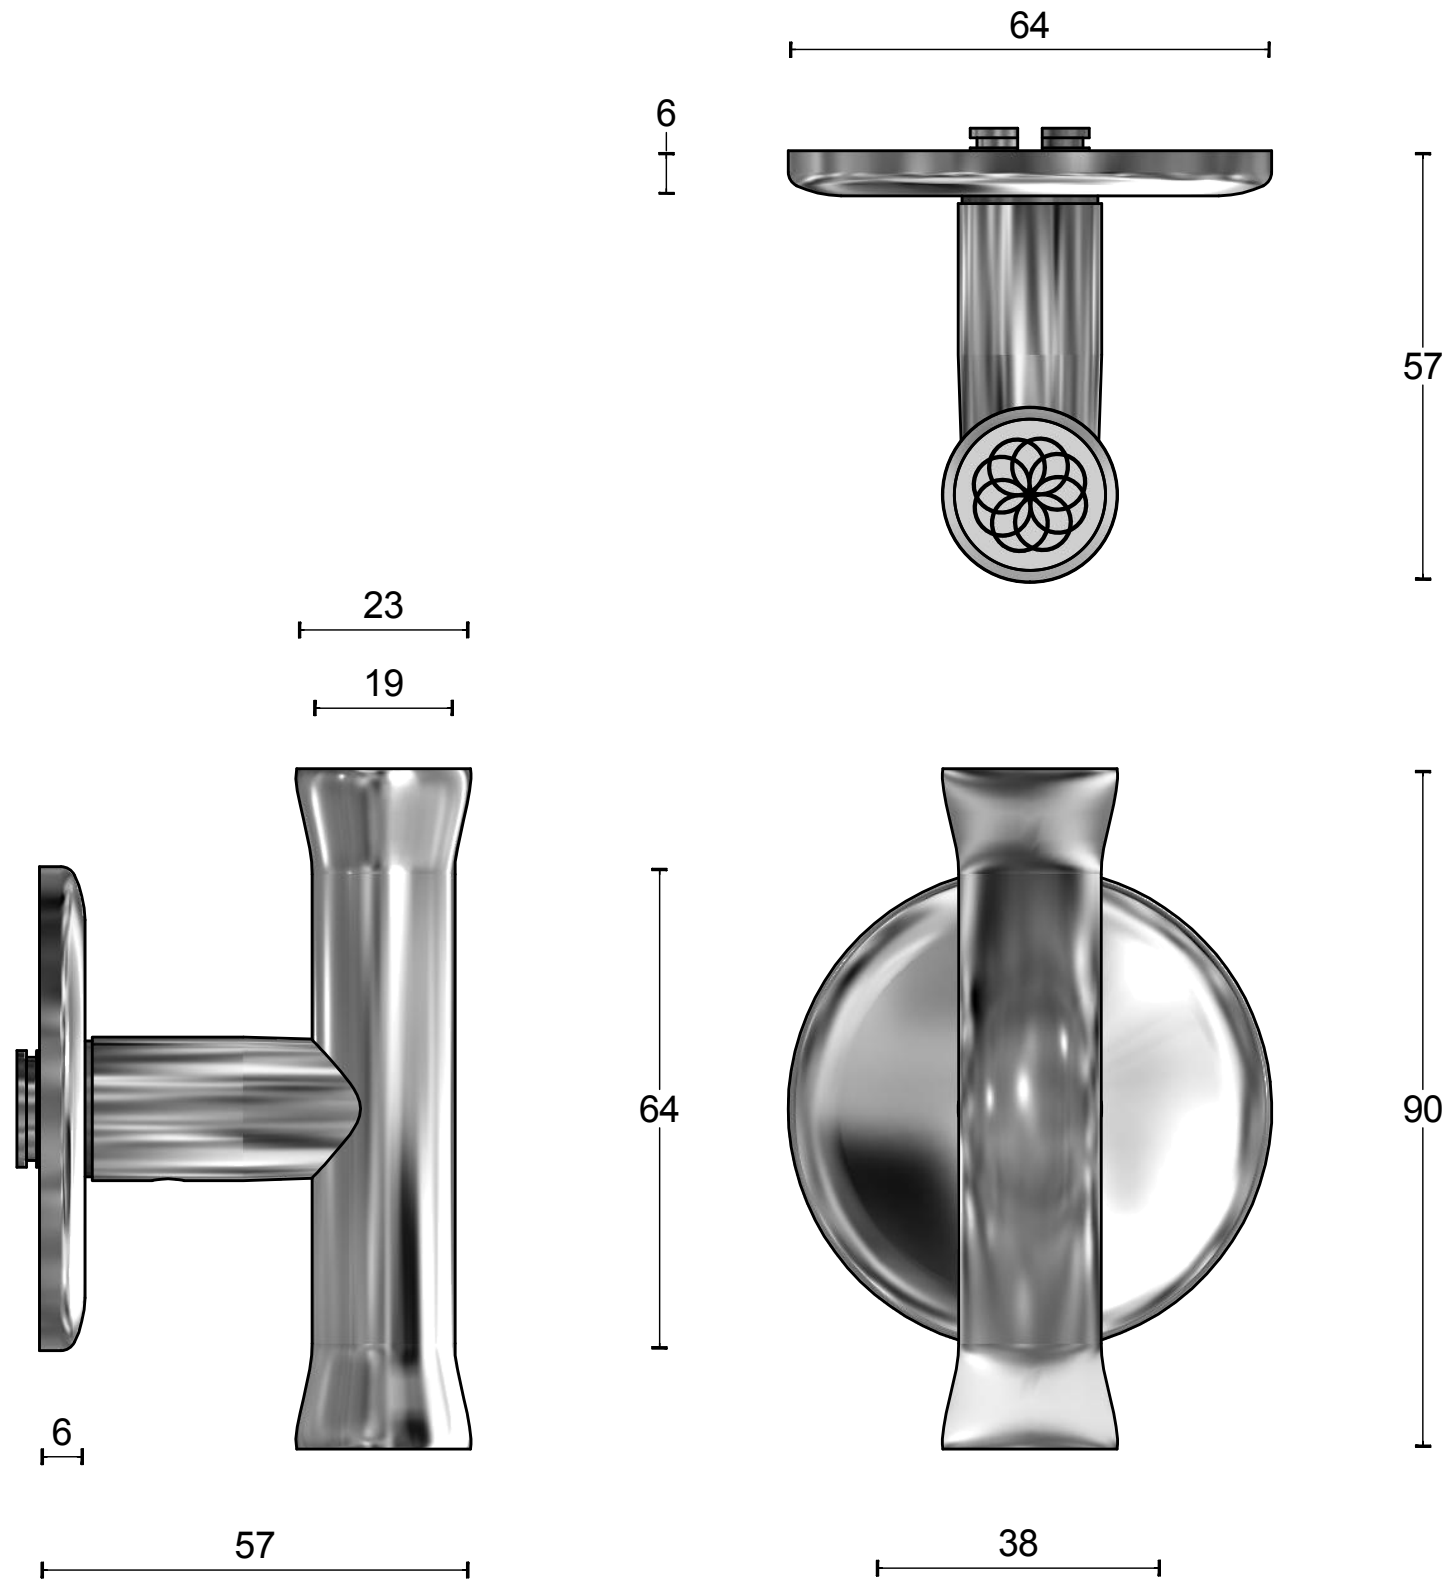

EV102/64

solid lever handle attached to rose
polished stainless steel

FORMANI®		Part number:	
		Description:	
Doc no.:	3101D003IPXX0 EV102 64 IP V03.dwg	EV102/64 IP	Format:
Drawn by:	Christian Brimbois		Creation date:
A3			
Formani Holland B.V. · Amerikalaan 55 · 6199 AE Maastricht Airport · tel: +31 (0)43 308 90 00 · www.formani.nl · info@formani.nl			