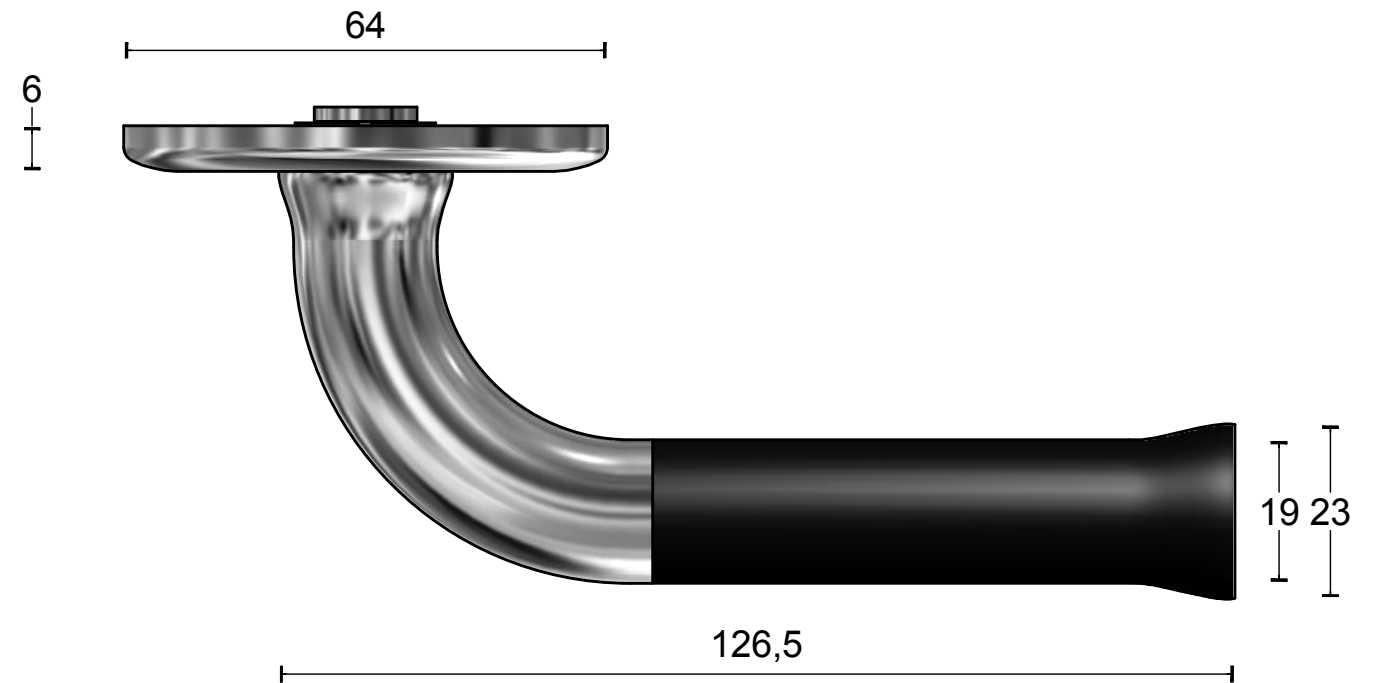

# EV101/64

solid sprung lever handle attached to base rose  
 polished stainless steel  
 satin black

63

		Part number:	
		Description:	
Doc no.:	3101D002IPNM0 EV101 64 IPNM V03.dwg	EV101/64 IPNM	Format:
Drawn by:	Christian Brimbois		Creation date:
Formani Holland B.V. · Amerikalaan 55 · 6199 AE Maastricht Airport · tel: +31 (0)43 308 90 00 · www.formani.nl · info@formani.nl			