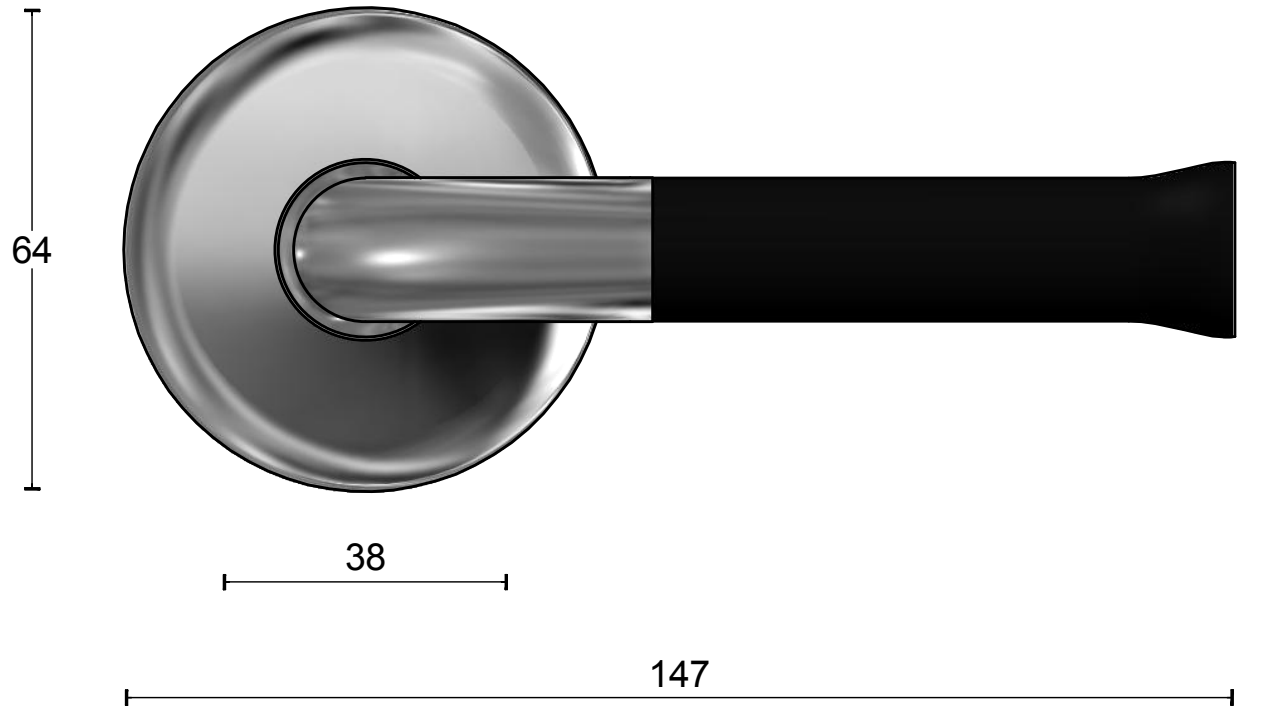

# EV101/64

solid sprung lever handle attached to base rose  
 polished stainless steel  
 satin black

63

		Part number:	
		Description:	
Doc no.:	3101D002IPNM0 EV101 64 IPNM V03.dwg	EV101/64 IPNM	Format:
Drawn by:	Christian Brimbois		Creation date:
Formani Holland B.V. · Amerikalaan 55 · 6199 AE Maastricht Airport · tel: +31 (0)43 308 90 00 · www.formani.nl · info@formani.nl			