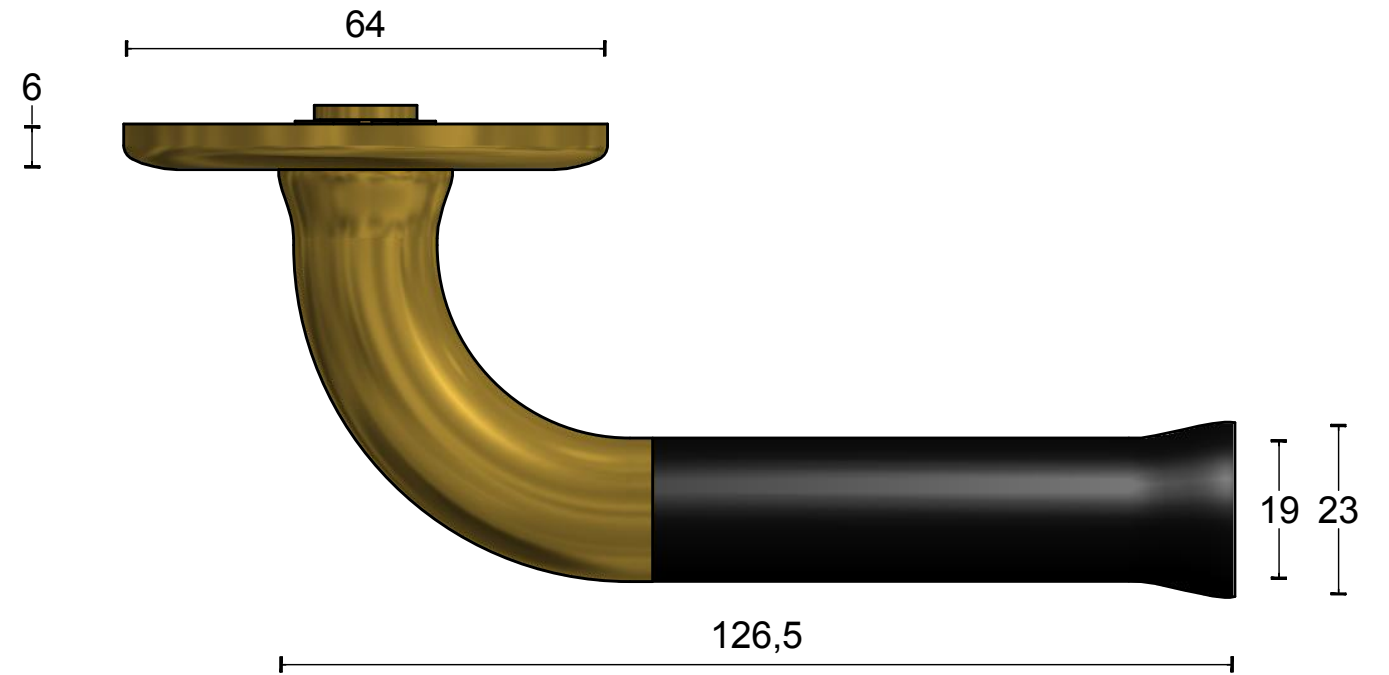

EV101/64

solid sprung lever handle attached to base rose
 stainless steel
 PVD satin gold / satin black

63

FORMANI®

Part number:
3101D002IMNM0 EV101 64 IMNM V01

Doc no.: 3101D002IMNM0 EV101 64 IMNM V03.dwg

Description:
EV101/64 IMNM

Drawn by: Christian Brimbois | Creation date: 18-2-2014

Format:

A3