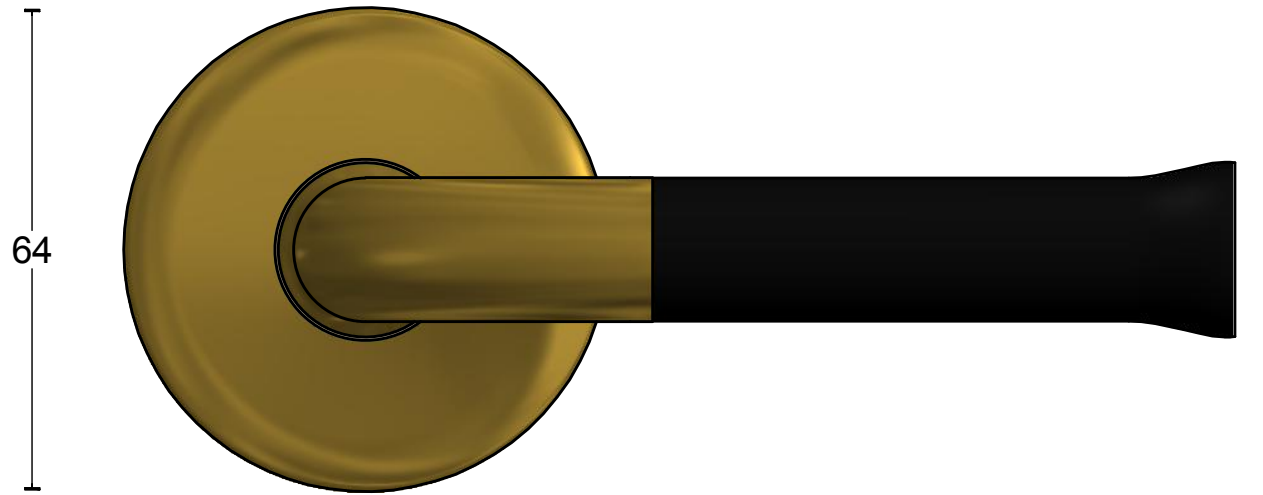

EV101/64

solid sprung lever handle attached to base rose
 stainless steel
 PVD satin gold / satin black

63

FORMANI®

Part number:
3101D002IMNM0 EV101 64 IMNM V01

Doc no.: 3101D002IMNM0 EV101 64 IMNM V03.dwg

Description:
EV101/64 IMNM

Drawn by: Christian Brimbois | Creation date: 18-2-2014

Format:

A3