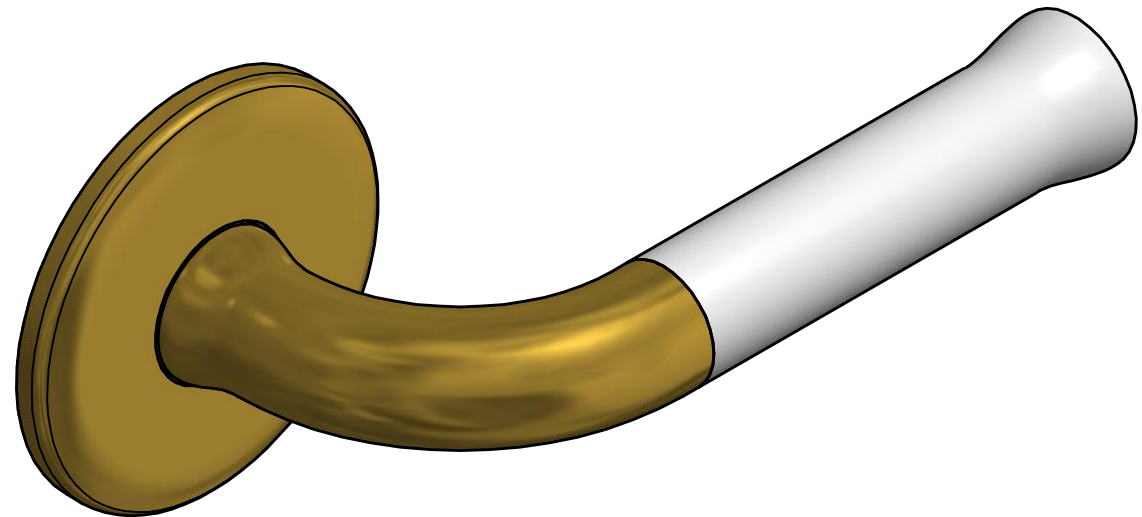

EV101/64

solid sprung lever handle attached to base rose
 stainless steel
 PVD satin gold / satin white

63

6

64

19 23

64

38