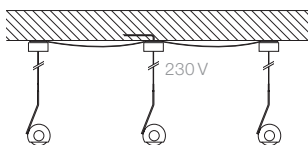

## canopy with sideways outlet

for pico up, soffitto up, sospeso up  
H 15 mm, ø 88 mm

color:

-  C chrome
-  M matt chrome
-  B glossy white (bianco)
-  W matt white
-  N glossy black (nero)
-  S matt black

## sideways inlet (single- or double sided)

for pico up, soffitto up, sospeso up  
H 7 mm, ø 76 mm

color:

-  white

1Z22 80

mounting example 1

mounting example 2