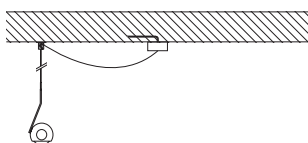

## cable redirection

for io sospeso  
H 18 mm, ø 15 mm

color:

-  C chrome
-  M matt chrome
-  W matt white
-  S matt black

6Z01 20\_

mounting example

art. no.

## canopy with sideways outlet

for pico up, soffitto up, sospeso up  
H 15 mm, ø 88 mm

color:

-  C chrome
-  M matt chrome
-  B glossy white (bianco)
-  W matt white
-  N glossy black (nero)
-  S matt black

## sideways inlet (single- or double sided)

for pico up, soffitto up, sospeso up  
H 7 mm, ø 76 mm

color:

-  white

1Z22 80

mounting example 1

mounting example 2