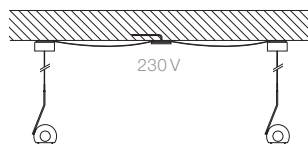

mounting example double sided