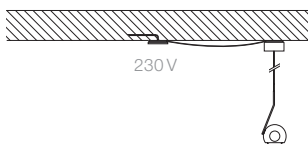

canopy with sideways outlet

for pico up, soffitto up, sospeso up
H 15 mm, ø 88 mm

color:

- C chrome
- M matt chrome
- B glossy white (bianco)
- W matt white
- N glossy black (nero)
- S matt black

6Z09 00_

mounting example single sided