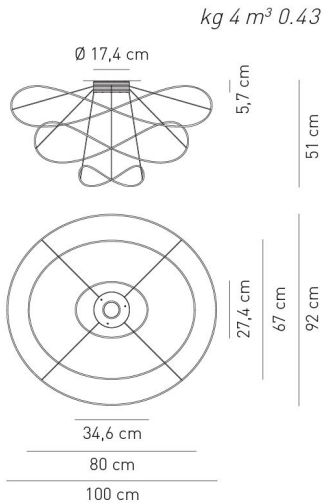

Typology: CEILING LAMP

Ratings

- Built in line voltage **LED** module
- CCT 3000 K
- Downlight
- Surface installation over holes
- Supply voltage ~220-240V
- Switch mode: on-off, dimmable trailing edge

Product code composition