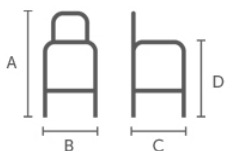

MIDJ
in Italy

Guapa H65

design Sempere#Poli Design, 2014

Bar stool with sled base and footstool. Frame available in lacquered steel or in chrome. Shell in hide. Seat height: 65cm (25.6")

Finishing and Materials

9 colors

Tuscan Hide

2 colors

Dimensions

Dimension	cm	inch
A	97	38.2
B	50	19.7
C	54	21.2
D	65	25.6

Volumetric Details

Weight 11

Volume 0.32 mc