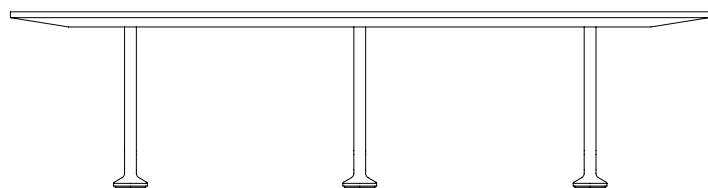

Table Tops:

Ø90 cm / 35,4"

Ø120 cm / 47,2"

60x120 cm / 23,6" x 47,2"

Materials

Forbo Linoleum, legs in powder coated steel or chrome.

Colours

Burgundy (Ø90)

Mauve (Ø120)

Charcoal (60x120)

Legs in Black or Chrome

Care Instructions

Should be cleaned according to the recommendations of the fabric textile supplier.

Ø: 90 cm / 35,4"

Ø: 120 cm / 47,2"

L: 120 cm / 47,2"

Godot is a comfortable and generous sofa series comprising 2- and 3-seater sofas as well as an armchair. The inner "spaces" of the sofa are designed in sizes allowing for a comfortable seating position without limiting the freedom of movement and the freedom to stretch your legs. The soft shapes of the upholstery are deliciously inviting and, also, constitute a marked contrast to the sofa's exterior of more simple and geometrical forms. The interior belongs to the occupant and the exterior belongs to the room. Godot Coffee Tables are the newest addition to the Godot Collection.