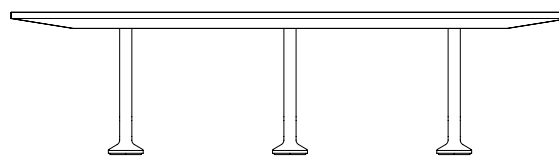

Table top is made from Forbo Linoleum on milled MDF. Legs in powder coated steel legs or chrome.

Environment

Indoor

Dimensions (cm / in)

Legs in three heights:

H: 20 cm / 7,9"

H: 26 cm / 10,2"

H: 32 cm / 12,6"

Table Tops:

Ø90 cm / 35,4"

Ø120 cm / 47,2"

60x120 cm / 23,6" x 47,2"

Materials

Forbo Linoleum, legs in powder coated steel or chrome.

Colours

Burgundy (Ø90)

Mauve (Ø120)

Charcoal (60x120)

Legs in Black or Chrome

Care Instructions

Should be cleaned according to the recommendations of the fabric textile supplier.

Ø: 90 cm / 35,4"

Ø: 120 cm / 47,2"

L: 120 cm / 47,2"

Godot is a comfortable and generous sofa series comprising 2- and 3-seater sofas as well as an armchair. The inner "spaces" of the sofa are designed in sizes allowing for a comfortable seating position without limiting the freedom of movement and the freedom to stretch your legs. The soft shapes of the upholstery are deliciously inviting and, also, constitute a marked contrast to the sofa's exterior of more simple and geometrical forms. The interior belongs to the occupant and the exterior belongs to the room. Godot Coffee Tables are the newest addition to the Godot Collection.