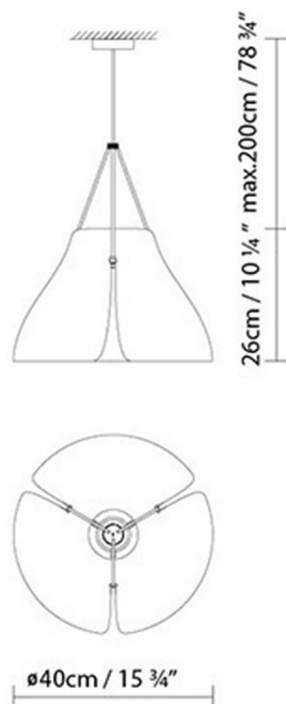

LED 2 x 7W 1080lm 230V 2700K CRI80

LED A

Weight :

Net kg.:
Gross kg:

Packaging:

N. packages:
Volume m3:
Dimensions cm:

GINKGO S40

**Light source:**

LED 2 x 7W 1080lm 230V 2700K CR180

LED ▶ A**Weight :**

Net kg.:

Gross kg.:

Packaging:

N. packages:

Volume m3:

Dimensions cm:

GINKGO S50

**Light source:**

LED 2 x 7W 1080lm 230V 2700K CR180

LED ▶ A**Weight :**

Net kg.:

Gross kg.:

Packaging:

N. packages:

Volume m3:

Dimensions cm:

GINKGO

e27, Tim Brauns, 2016

Designer
Technical drawing
Instrucciones de montaje