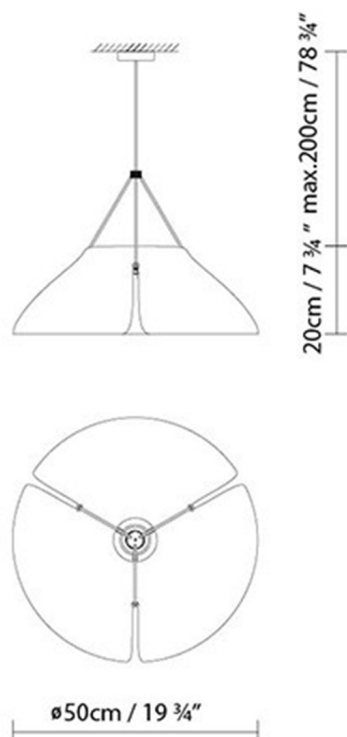

LED 2 x 7W 1080lm 230V 2700K CRI80

LED A

Weight :

Net kg.:
Gross kg:

Packaging:

N. packages:
Volume m3:
Dimensions cm:

GINKGO S40

**Light source:**

LED 2 x 7W 1080lm 230V 2700K CR180

LED ▶ A**Weight :**

Net kg.:

Gross kg.:

Packaging:

N. packages:

Volume m3:

Dimensions cm:

GINKGO S50

**Light source:**

LED 2 x 7W 1080lm 230V 2700K CR180

LED ▶ A**Weight :**

Net kg.:

Gross kg.:

Packaging:

N. packages:

Volume m3:

Dimensions cm:

GINKGO

e27, Tim Brauns, 2016

Designer
Technical drawing
Instrucciones de montaje