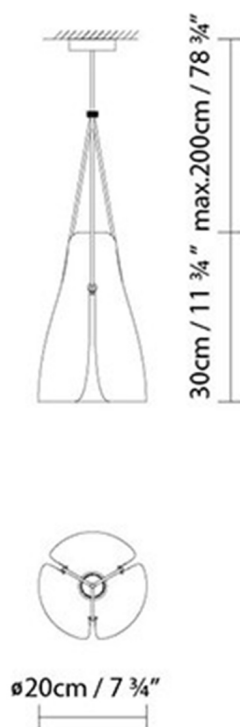

Light source:

LED 2 x 7W 1080lm 230V 2700K CRI80

LED A

Weight :

Net kg.:
Gross kg:

Packaging:

N. packages:
Volume m3:
Dimensions cm: