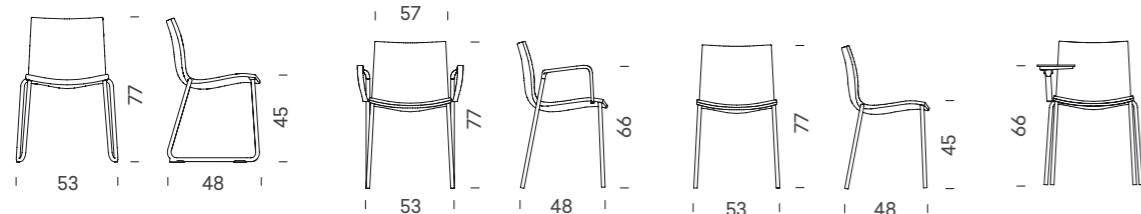

Structure

Light grey
RAL 7038

Seat

Black grey
RAL 7021

Beige grey
RAL 7006

Red brown
RAL 8012

Green
RAL 6003

Mobles 114 | Seats