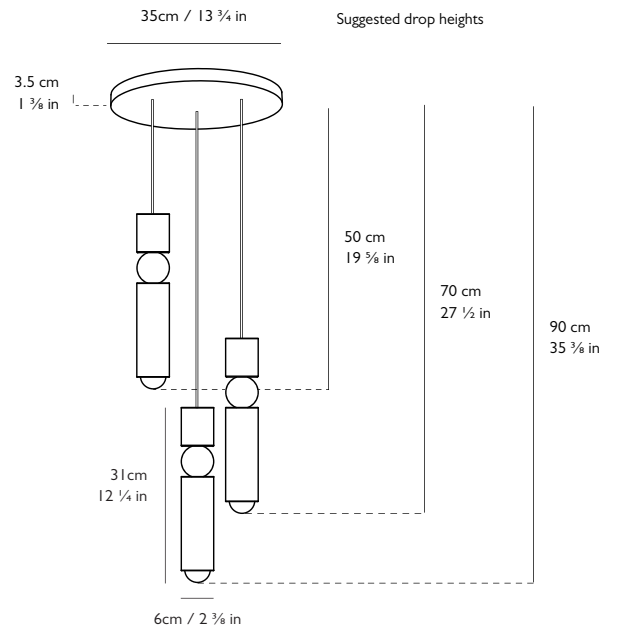

LEE BROOM

FULCRUM CHANDELIER 3 PIECE

PRODUCT DETAILS

Name

Fulcrum Chandelier 3 Piece

Finish & Product Code	110-130v	220-240v
Polished Gold	● FUL0172	FUL0072
Polished Chrome	● FUL0171	FUL0071
Matte Black	● FUL0173	FUL0073

Materials

Steel, glass

Illumination 110-130v

15w, 2700k, 700 lumen

Bulb: E26, 5w LED, 350 lumen, 25k hrs (3x supplied), CRI 82

Illumination 220-240v

18.9w, 2700k, 960 lumen

Bulb: E27, 6.3w LED, 470 lumen, 25k hrs (3x supplied), CRI 80

Dimming

Dimmable. Mains voltage. TRIAC / Leading edge

Certification

UL, cUL (110-130v)

CE, CB (220-240v)

Year of Design

2015

Dimensions

3 x H 31 cm x Dia 6 cm / H 12 1/4 in x Dia 2 3/8 in

Suspension

Length: 3 x 300cm / 118 1/8 in

Adjustable cord

Matching fabric outer

Ceiling Plate / Canopy

H 3.5cm x Dia 35cm / H 1 3/8 in x Dia 13 3/4 in

Round steel in matching finish

Weight

Product (net) 5.45kg / 12 lb / Boxed (gross) 5.7kg / 12.5 lb

1218rev07

For more information please contact:

US & Canada Inquiries: +1 212 804 8477 - 34 Greene Street, New York, NY 10013 - sales@leebroom.com

UK & Global Inquiries: +44 207 820 0742 - 95 Rivington Street, London, EC2A 3AY - info@leebroom.com

WWW.LEEBROOM.COM