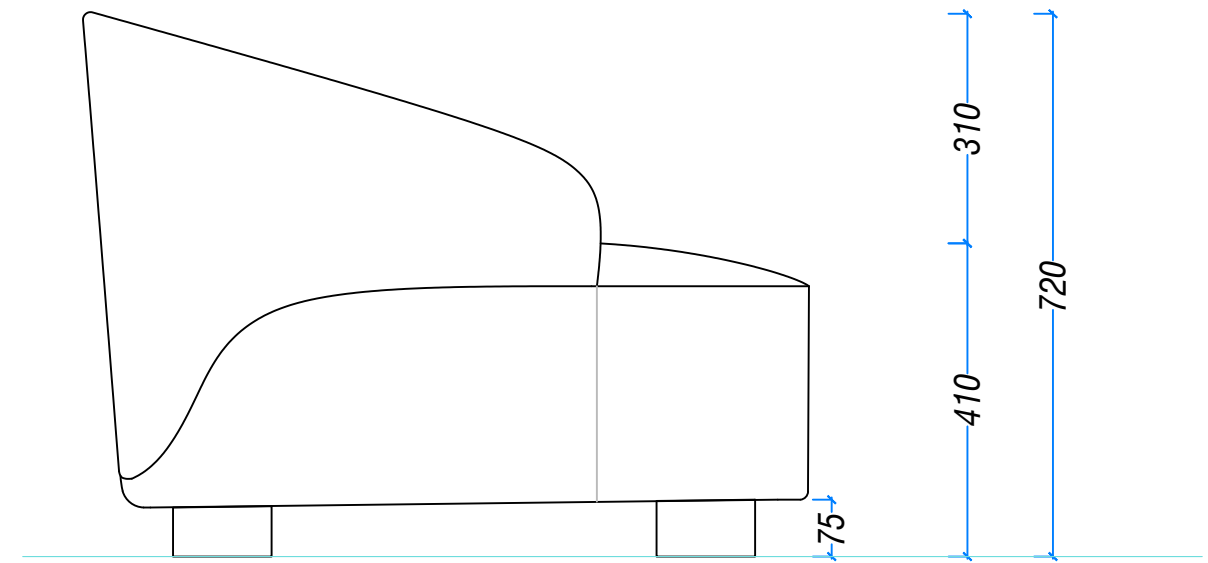

900

PROSPETTO FRONTALE

900

PROSPETTO SCHIENALE

900

960

PIANTA

960

PROSPETTO LATERALE

project <i>RUBELLI CASA 2020: VELOUR</i>				
description <i>VELOUR ARMCHAIR</i>		drawing number <i>A 12123</i>		rev.number <i>00</i>
	<b>RUBELLI CASA</b>	drawer <i>L.S.</i>	check <i>D.M.</i>	date of issue <i>23/01/2020</i>
		unit <i>mm</i>	scale <i>1:10 @ A3</i>	sheet <i>01/01</i>
<small>All information on this drawing are under property of Rubelli S.P.A., are confidential and must not be made public, reproduced or copied in whole or in part, except when it becomes necessary for the execution of the product in question for Rubelli S.P.A. This drawing and all duplicates must always be returned to Rubelli S.P.A. after the completion of the works.</small>				