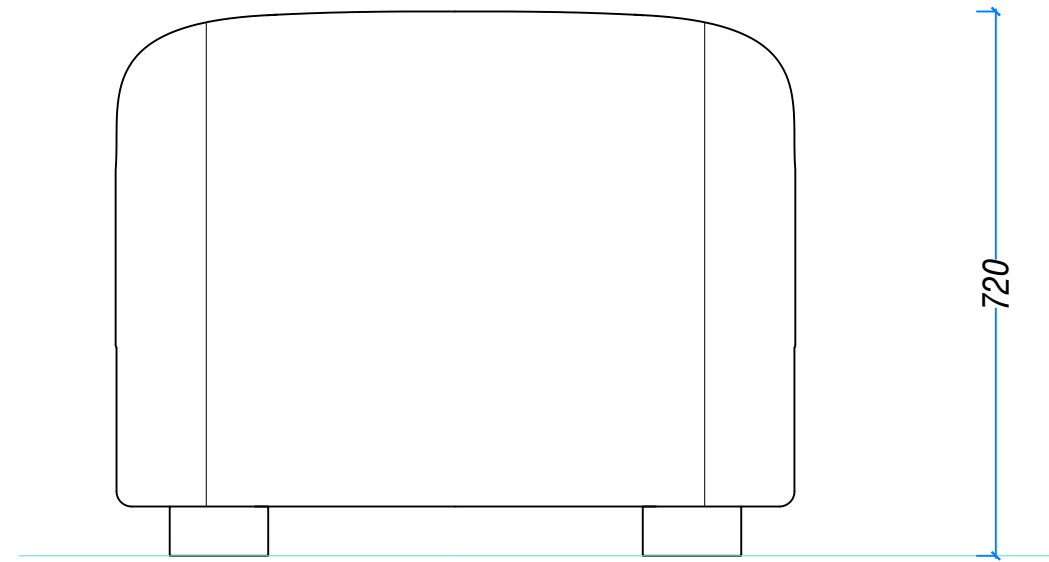

900

PROSPETTO FRONTALE

900

PROSPETTO SCHIENALE

900

960

PIANTA

960

PROSPETTO LATERALE

project <i>RUBELLI CASA 2020: VELOUR</i>				
description <i>VELOUR ARMCHAIR</i>		drawing number <i>A 12123</i>		rev.number <i>00</i>
	<b>RUBELLI CASA</b>	drawer <i>L.S.</i>	check <i>D.M.</i>	date of issue <i>23/01/2020</i>
		unit <i>mm</i>	scale <i>1:10 @ A3</i>	sheet <i>01/01</i>
<small>All information on this drawing are under property of Rubelli S.P.A., are confidential and must not be made public, reproduced or copied in whole or in part, except when it becomes necessary for the execution of the product in question for Rubelli S.P.A. This drawing and all duplicates must always be returned to Rubelli S.P.A. after the completion of the works.</small>				