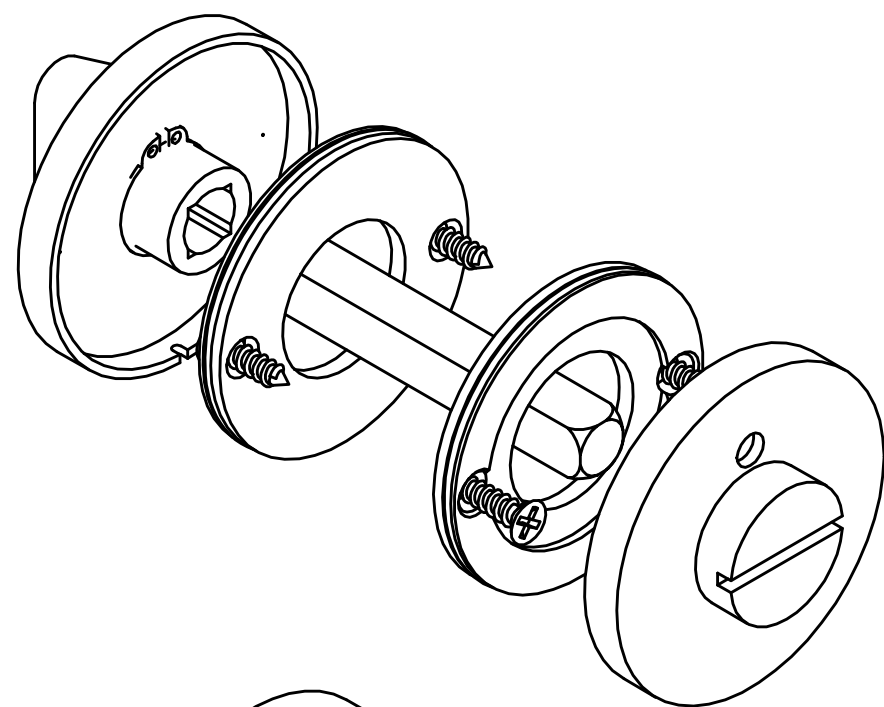

FOLD TBWC50B turn and release set including 5/6/7/8 nottolino satin stainless steel

Productgroup: privacy sets
Collection: FOLD by TORD BOONTJE
Designer: Tord Boontje
Finish: satin stainless steel
Unit: set
Article code: 2901T002INXXU

TBWC50B

lever handle accessory
turn and release set
stainless steel

FORMANI[®]		Part number:	
		TBWC50B	
Doc no.: 2901T002 TBWC50B V01.dwg		A3	Format:
Drawn by: Christian Brimbois	Creation date: 4-3-2013		
Formani Holland B.V. · Amerikalaan 55 · 6199 AE Maastricht Airport · tel: +31 (0)43 308 90 00 · www.formani.nl · info@formani.nl			