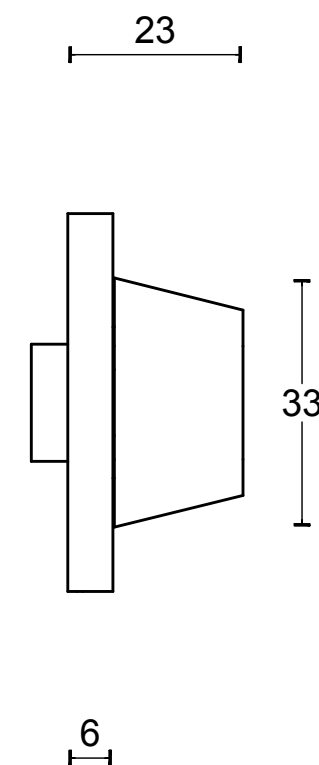

FOLD TBWC50B turn and release set including 5/6/7/8 nottolino satin stainless steel

Productgroup: privacy sets
Collection: FOLD by TORD BOONTJE
Designer: Tord Boontje
Finish: satin stainless steel
Unit: set
Article code: 2901T002INXXU

TBWC50B

lever handle accessory
turn and release set
stainless steel

FORMANI[®]		Part number:	
		TBWC50B	
Doc no.: 2901T002 TBWC50B V01.dwg		A3	Format:
Drawn by: Christian Brimbois	Creation date: 4-3-2013		
Formani Holland B.V. · Amerikalaan 55 · 6199 AE Maastricht Airport · tel: +31 (0)43 308 90 00 · www.formani.nl · info@formani.nl			