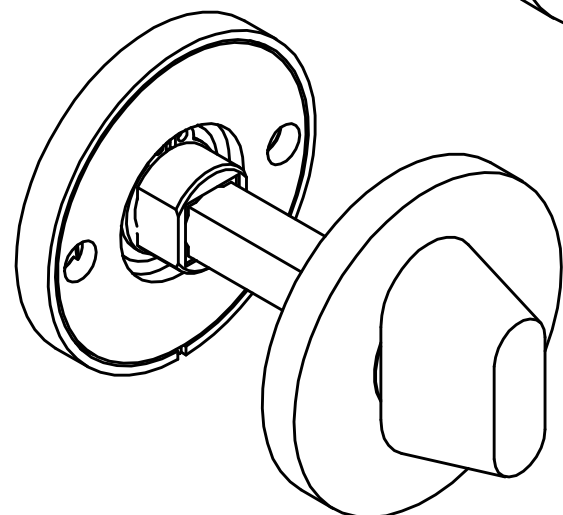

FOLD TBWC50B turn and release set including 5/6/7/8 nottolino satin stainless steel

Productgroup: privacy sets
Collection: FOLD by TORD BOONTJE
Designer: Tord Boontje
Finish: satin stainless steel
Unit: set
Article code: 2901T002INXXU

TBWC50B

lever handle accessory
turn and release set
stainless steel

FORMANI[®]		Part number:	
		TBWC50B	
Doc no.: 2901T002 TBWC50B V01.dwg		A3	Format:
Drawn by: Christian Brimbois	Creation date: 4-3-2013		
Formani Holland B.V. · Amerikalaan 55 · 6199 AE Maastricht Airport · tel: +31 (0)43 308 90 00 · www.formani.nl · info@formani.nl			