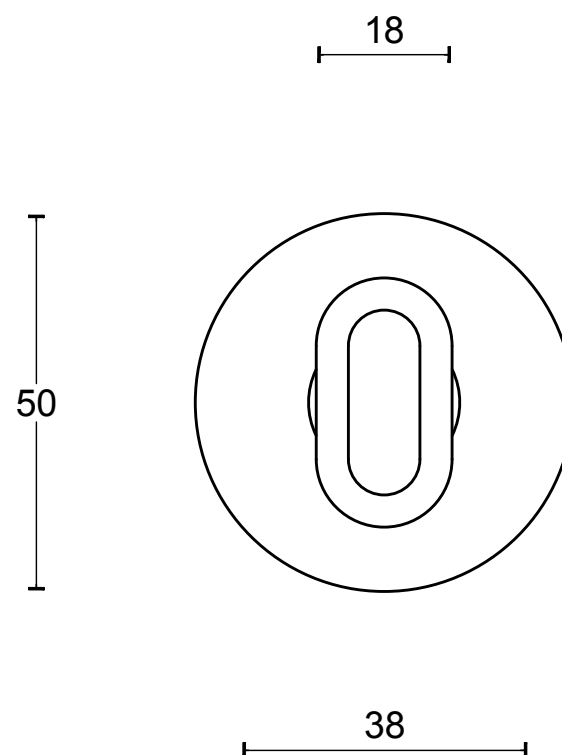

FOLD TBWC50B turn and release set including 5/6/7/8 nottolino satin stainless steel

Productgroup: privacy sets
Collection: FOLD by TORD BOONTJE
Designer: Tord Boontje
Finish: satin stainless steel
Unit: set
Article code: 2901T002INXXU

TBWC50B

lever handle accessory
turn and release set
stainless steel

FORMANI[®]		Part number:	
		TBWC50B	
Doc no.: 2901T002 TBWC50B V01.dwg		A3	Format:
Drawn by: Christian Brimbois	Creation date: 4-3-2013		
Formani Holland B.V. · Amerikalaan 55 · 6199 AE Maastricht Airport · tel: +31 (0)43 308 90 00 · www.formani.nl · info@formani.nl			