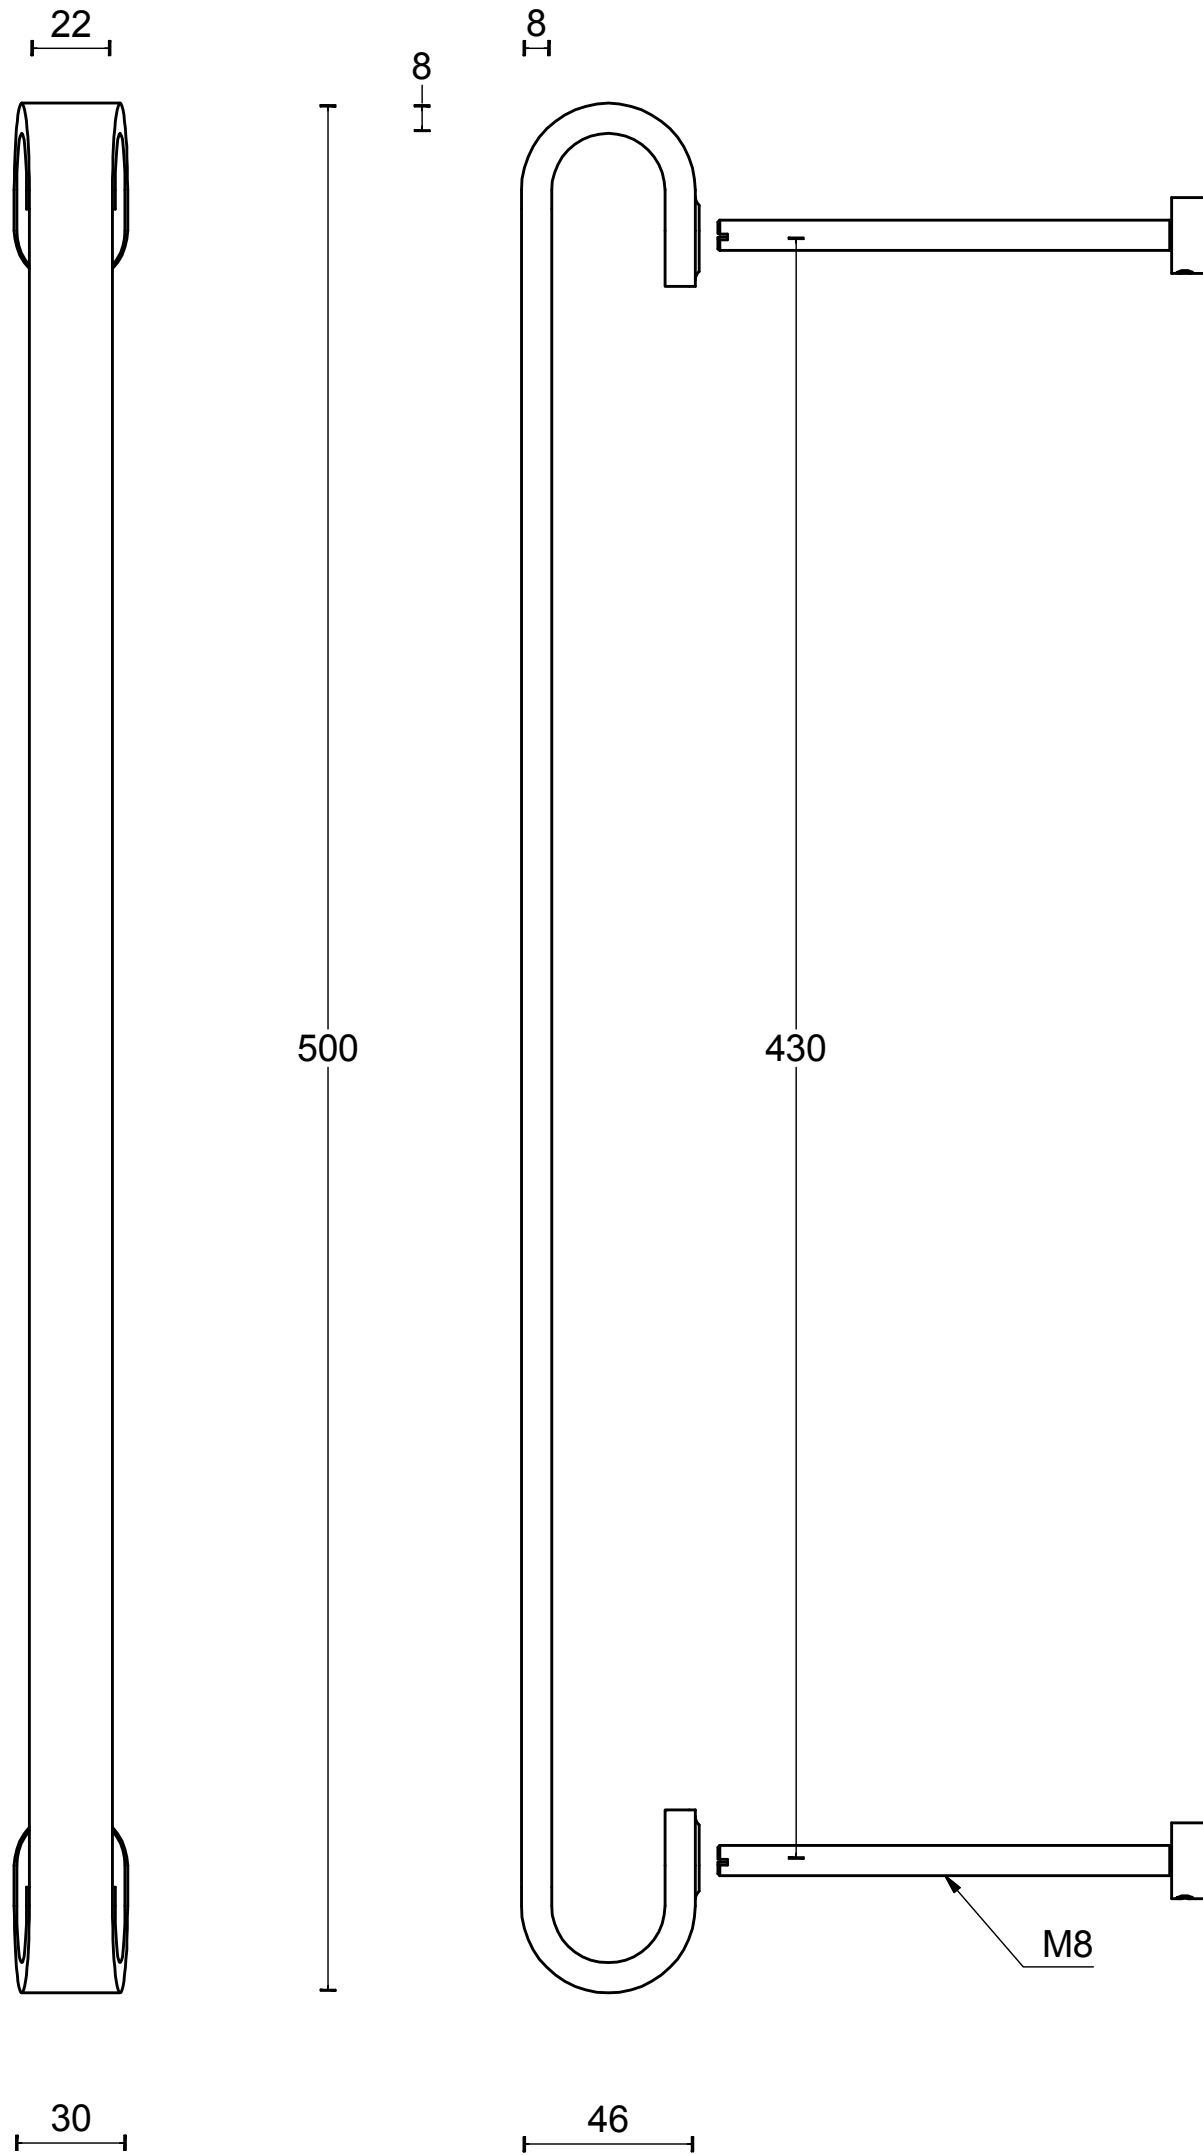

## FOLD TB500 PS solid pull handle including bolt through fixings satin stainless steel

Productgroup: pull handles  
Collection: FOLD by TORD BOONTJE  
Designer: Tord Boontje  
Finish: satin stainless steel  
Unit: piece  
Article code: 2901G001INXX2

# TB500PS

pull handle bolt-through  
stainless steel

<b>FORMANI</b> <sup>®</sup>		Part number:	
		Description:	
Doc no.: 2901G001 TB500 PS V02.dwg	<b>TB500PS</b>		Format:
Drawn by: Christian Brimbois   Creation date: 1-3-2013			<b>A3</b>
Formani Holland B.V. · Amerikalaan 55 · 6199 AE Maastricht Airport · tel: +31 (0)43 308 90 00 · www.formani.nl · info@formani.nl			