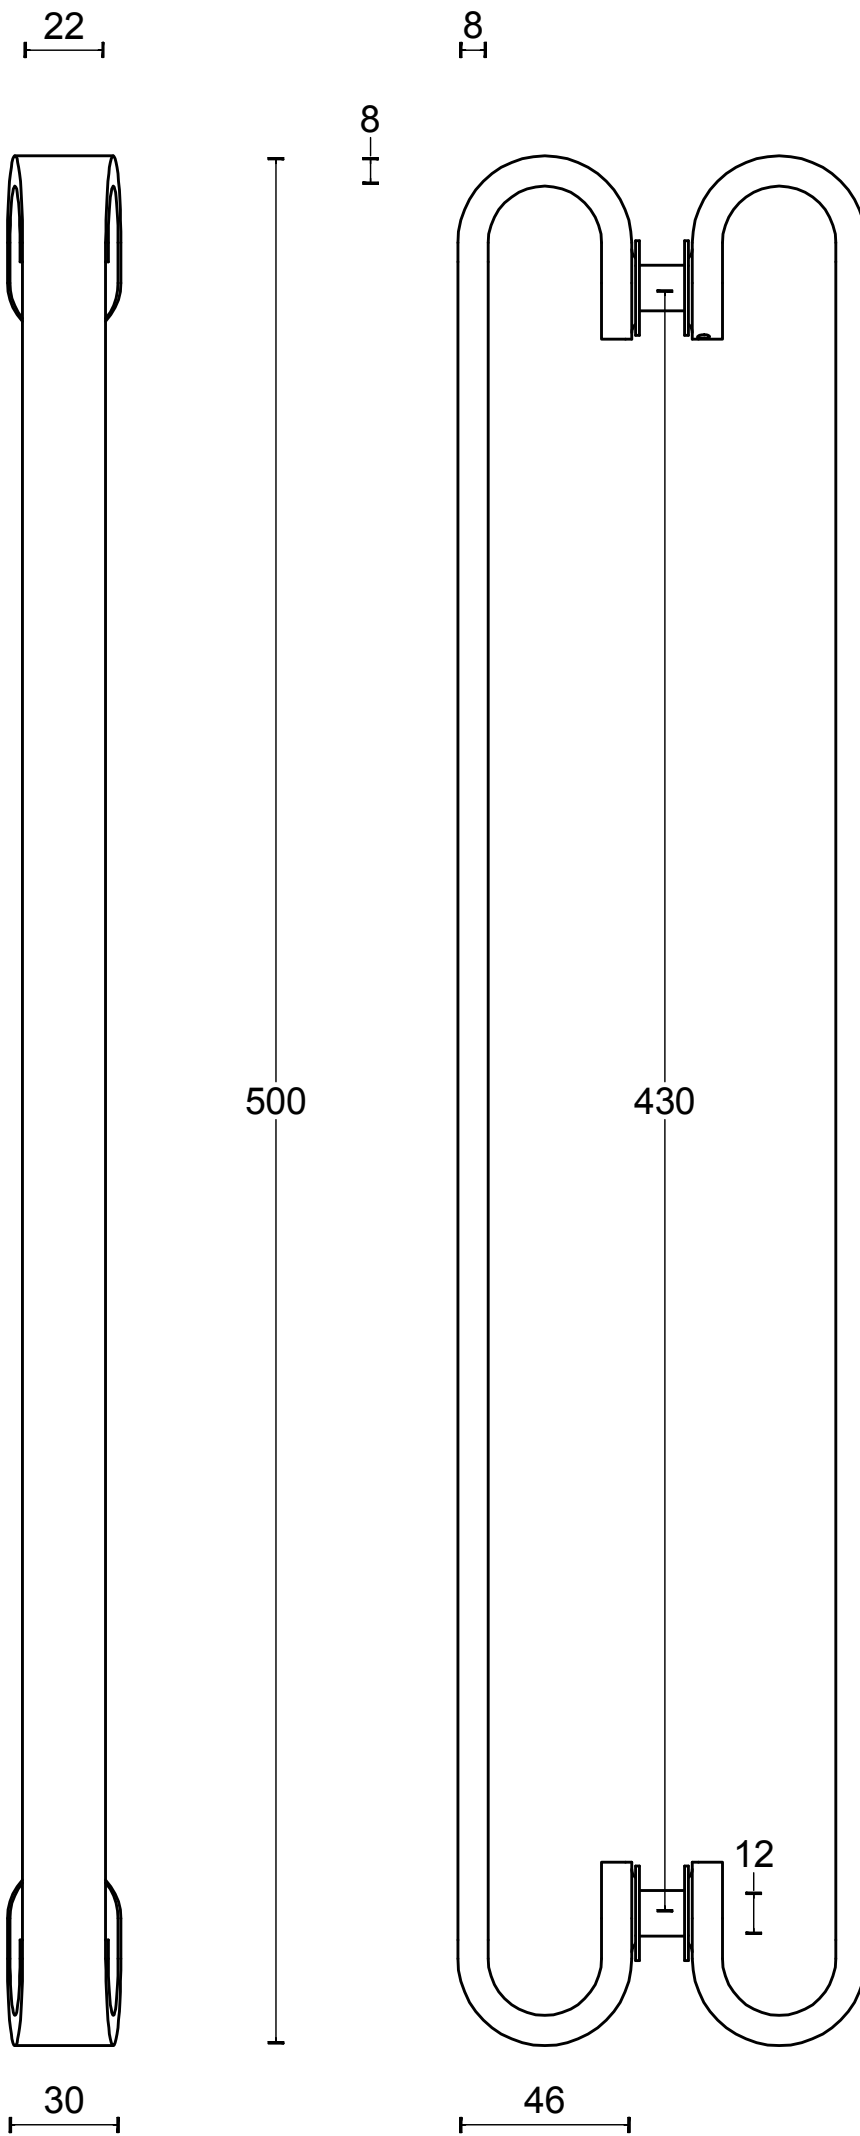

## FOLD TB500 PA set solid pull handles including back to back fixings satin stainless steel

Image not found or type unknown

Productgroup: pull handles  
Collection: FOLD by TORD BOONTJE  
Designer: Tord Boontje  
Finish: satin stainless steel  
Unit: pair  
Article code: 2901G001INXX3

# TB500PA

pull handle back-to-back fixing  
stainless steel

		Part number: 2901G001 TB500 PA V01	
		Description: <b>TB500PA</b>	Format: <b>A3</b>
Doc no.:	2901G001 TB500 PA V01.dwg		
Drawn by:	Christian	Creation date:	5-9-2012
Formani Holland B.V. · Amerikalaan 55 · 6199 AE Maastricht Airport · tel: +31 (0)43 308 90 00 · www.formani.nl · info@formani.nl			