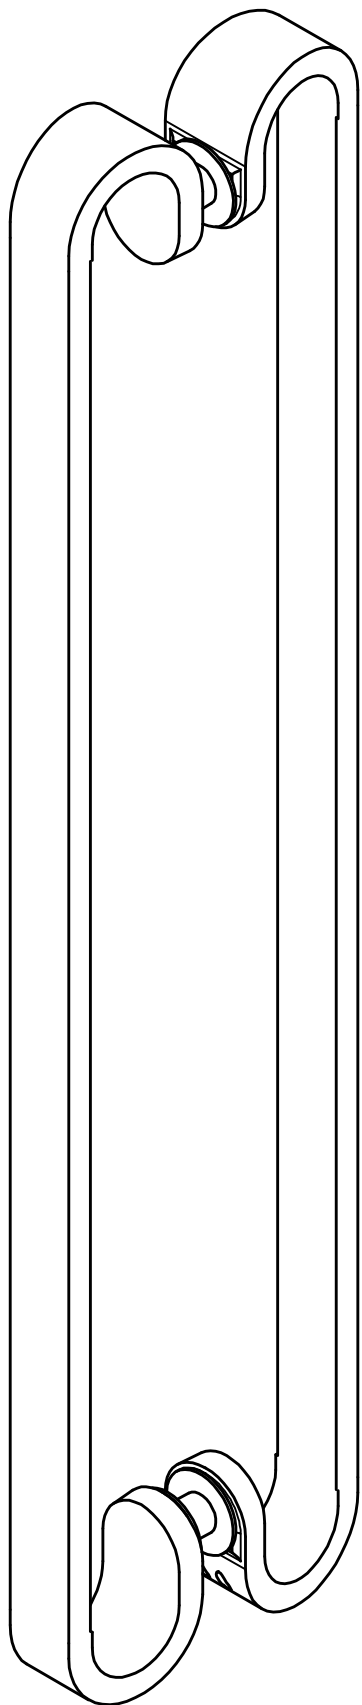

## FOLD TB500 PA set solid pull handles including back to back fixings satin stainless steel

Image not found or type unknown

Productgroup: pull handles  
Collection: FOLD by TORD BOONTJE  
Designer: Tord Boontje  
Finish: satin stainless steel  
Unit: pair  
Article code: 2901G001INXX3

# TB500PA

pull handle back-to-back fixing  
stainless steel

		Part number: 2901G001 TB500 PA V01	
		Description: <b>TB500PA</b>	Format: <b>A3</b>
Doc no.:	2901G001 TB500 PA V01.dwg		
Drawn by:	Christian	Creation date:	5-9-2012
Formani Holland B.V. · Amerikalaan 55 · 6199 AE Maastricht Airport · tel: +31 (0)43 308 90 00 · www.formani.nl · info@formani.nl			