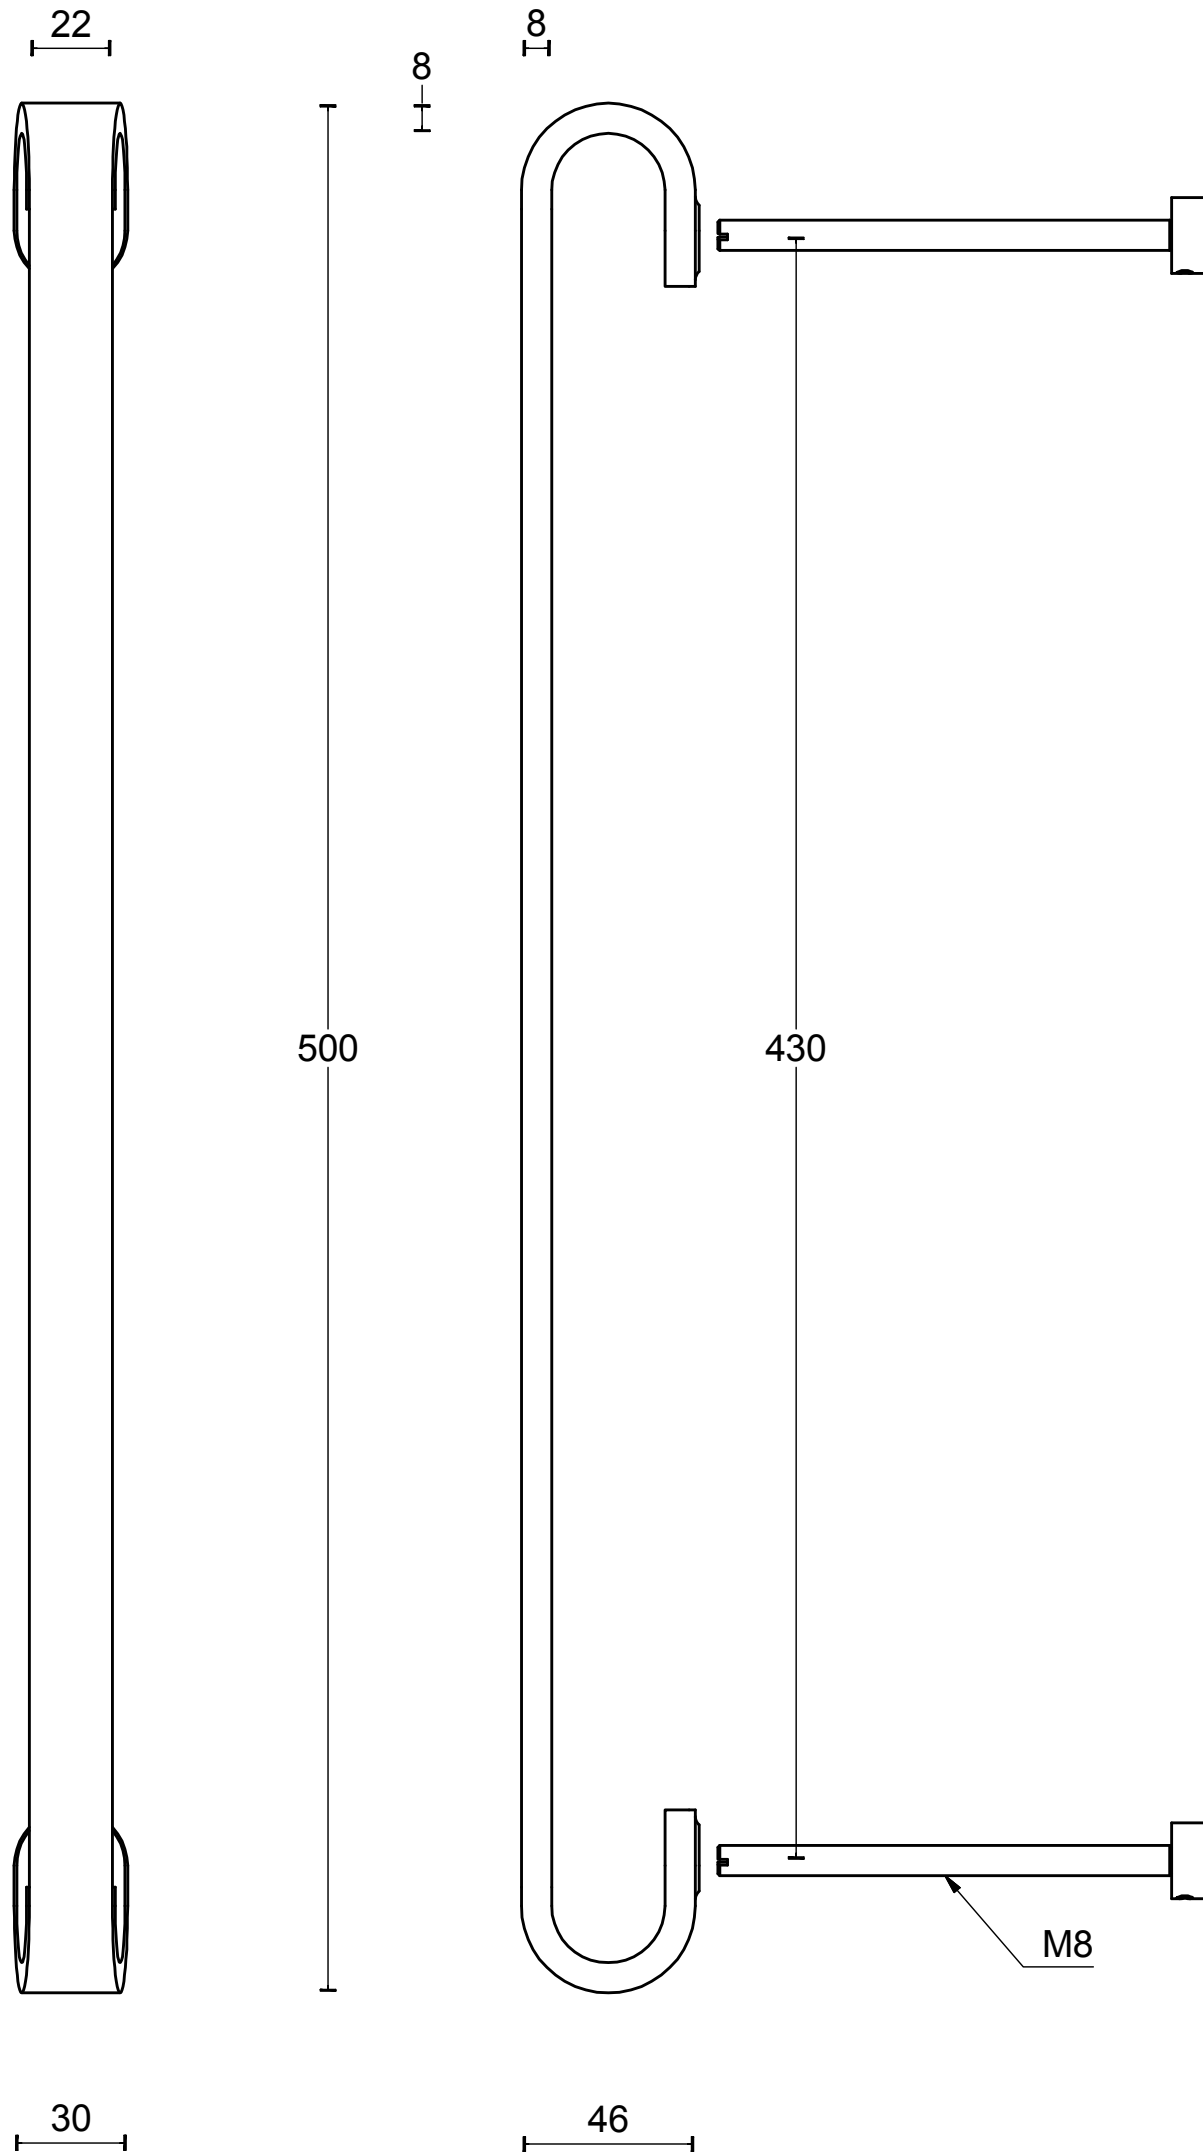

FOLD TB500 NP solid pull handle including concealed fixings satin stainless steel

Productgroup: pull handles
Collection: FOLD by TORD BOONTJE
Designer: Tord Boontje
Finish: satin stainless steel
Unit: piece
Article code: 2901G001INXX1

TB500PS

pull handle bolt-through
stainless steel

FORMANI [®]		Part number:	
		Description:	
Doc no.: 2901G001 TB500 PS V02.dwg	TB500PS		Format:
Drawn by: Christian Brimbois			Creation date: 1-3-2013
Formani Holland B.V. · Amerikalaan 55 · 6199 AE Maastricht Airport · tel: +31 (0)43 308 90 00 · www.formani.nl · info@formani.nl			