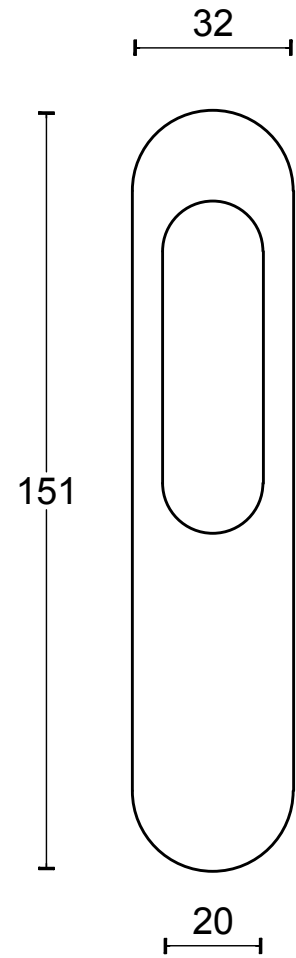

FOLD TB230 solid set internal lift-up sliding door handle satin stainless steel

Productgroup: sliding door handles
Collection: FOLD by TORD BOONTJE
Designer: Tord Boontje
Finish: satin stainless steel
Unit: set
Article code: 2901Z001INXX0

TB230

single solid internal lift-up
sliding door handle with
external flush pull
stainless steel

		Part number: 2901Z001 TB230 V01	
		Description: TB230	
Doc no.:	2901Z001 TB230 V01.dwg	Format:	A3
Drawn by:	Christian Brimbois	Creation date:	8-8-2013
Formani Holland B.V. · Amerikalaan 55 · 6199 AE Maastricht Airport · tel: +31 (0)43 308 90 00 · www.formani.nl · info@formani.nl			