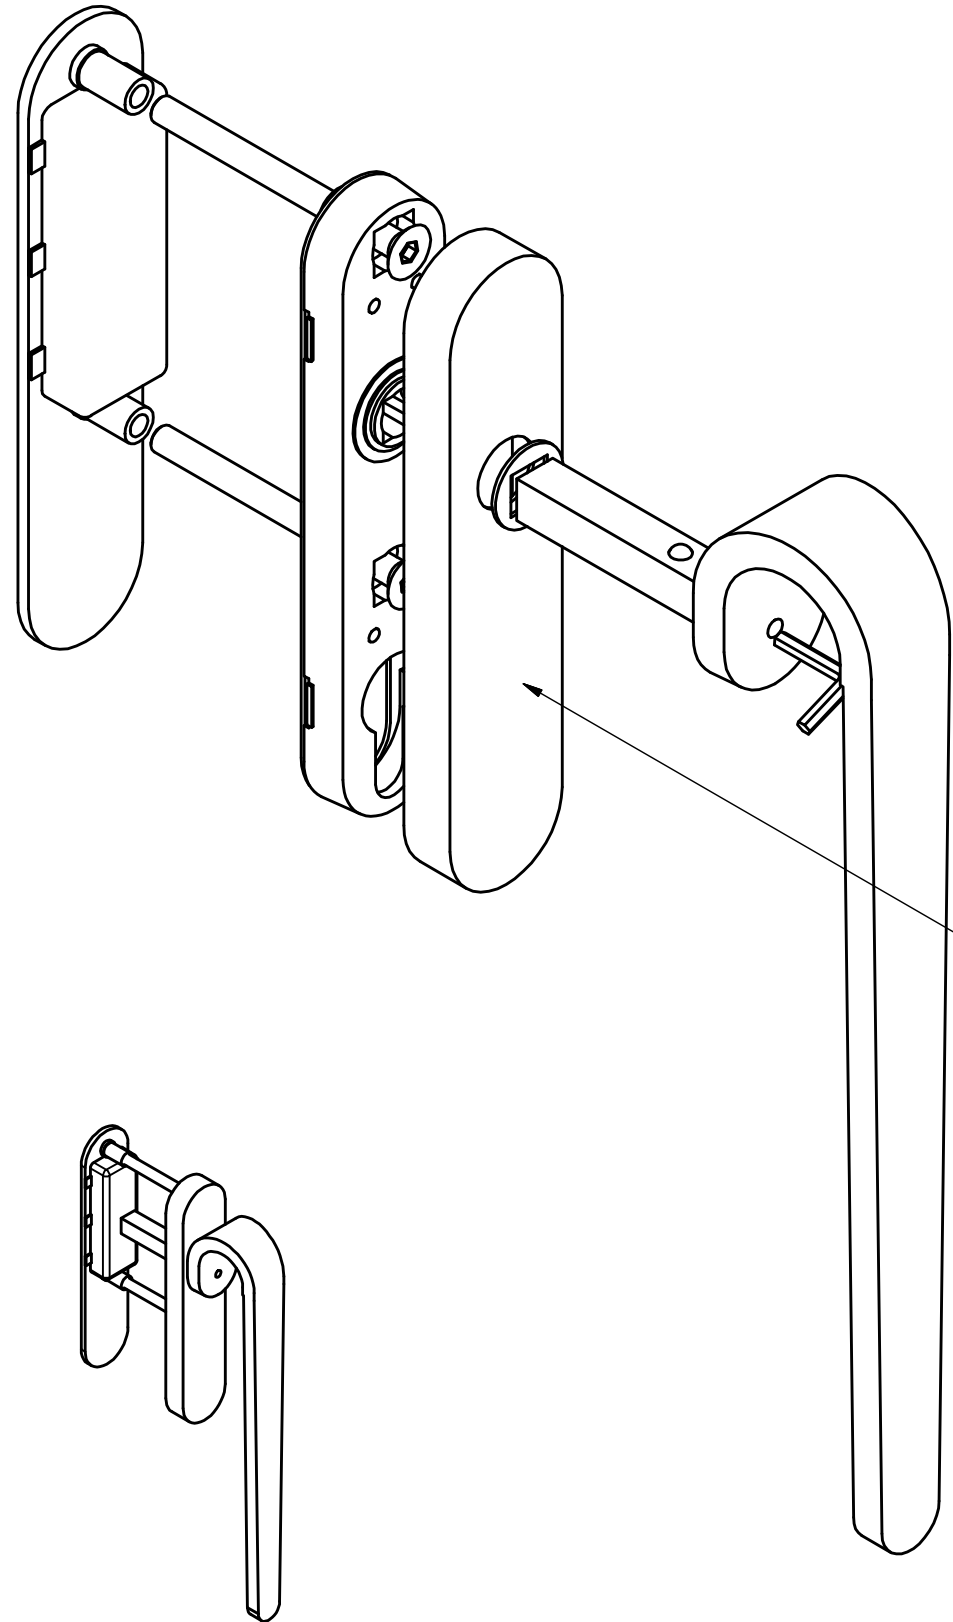

FOLD TB230 solid set internal lift-up sliding door handle satin stainless steel

Productgroup: sliding door handles
Collection: FOLD by TORD BOONTJE
Designer: Tord Boontje
Finish: satin stainless steel
Unit: set
Article code: 2901Z001INXX0

TB230

single solid internal lift-up
sliding door handle with
external flush pull
stainless steel

		Part number: 2901Z001 TB230 V01	
		Description: TB230	
Doc no.:	2901Z001 TB230 V01.dwg	Format:	A3
Drawn by:	Christian Brimbois	Creation date:	8-8-2013
Formani Holland B.V. · Amerikalaan 55 · 6199 AE Maastricht Airport · tel: +31 (0)43 308 90 00 · www.formani.nl · info@formani.nl			