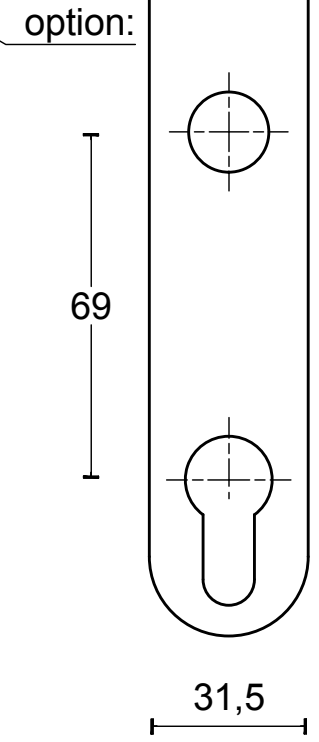

FOLD TB230 solid set internal lift-up sliding door handle satin stainless steel

Productgroup: sliding door handles
Collection: FOLD by TORD BOONTJE
Designer: Tord Boontje
Finish: satin stainless steel
Unit: set
Article code: 2901Z001INXX0

TB230

single solid internal lift-up
sliding door handle with
external flush pull
stainless steel

		Part number: 2901Z001 TB230 V01	
		Description: TB230	
Doc no.:	2901Z001 TB230 V01.dwg	Format:	A3
Drawn by:	Christian Brimbois	Creation date:	8-8-2013
Formani Holland B.V. · Amerikalaan 55 · 6199 AE Maastricht Airport · tel: +31 (0)43 308 90 00 · www.formani.nl · info@formani.nl			