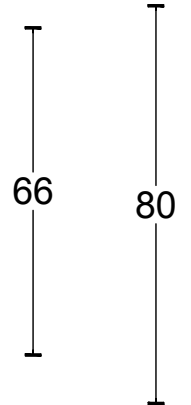

FOLD TB230 solid set internal lift-up sliding door handle satin stainless steel

Productgroup: sliding door handles
Collection: FOLD by TORD BOONTJE
Designer: Tord Boontje
Finish: satin stainless steel
Unit: set
Article code: 2901Z001INXX0

TB230

single solid internal lift-up
sliding door handle with
external flush pull
stainless steel

		Part number: 2901Z001 TB230 V01	
		Description: TB230	
Doc no.:	2901Z001 TB230 V01.dwg	Format:	A3
Drawn by:	Christian Brimbois	Creation date:	8-8-2013
Formani Holland B.V. · Amerikalaan 55 · 6199 AE Maastricht Airport · tel: +31 (0)43 308 90 00 · www.formani.nl · info@formani.nl			