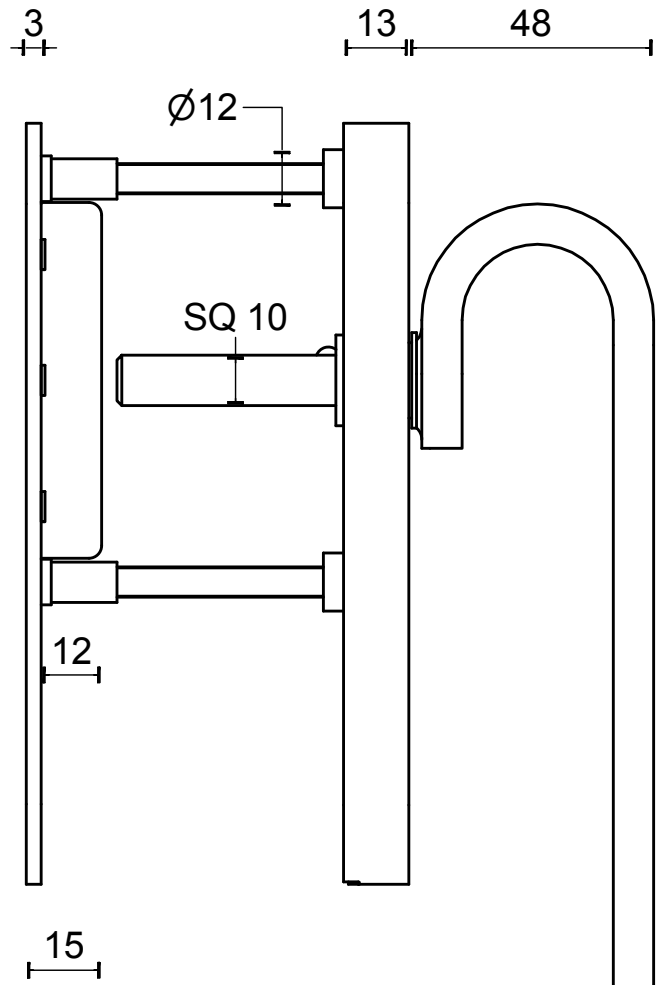

FOLD TB230 solid set internal lift-up sliding door handle satin stainless steel

Productgroup: sliding door handles
Collection: FOLD by TORD BOONTJE
Designer: Tord Boontje
Finish: satin stainless steel
Unit: set
Article code: 2901Z001INXX0

TB230

single solid internal lift-up
sliding door handle with
external flush pull
stainless steel

		Part number: 2901Z001 TB230 V01	
		Description: TB230	
Doc no.:	2901Z001 TB230 V01.dwg	Format:	A3
Drawn by:	Christian Brimbois	Creation date:	8-8-2013
Formani Holland B.V. · Amerikalaan 55 · 6199 AE Maastricht Airport · tel: +31 (0)43 308 90 00 · www.formani.nl · info@formani.nl			