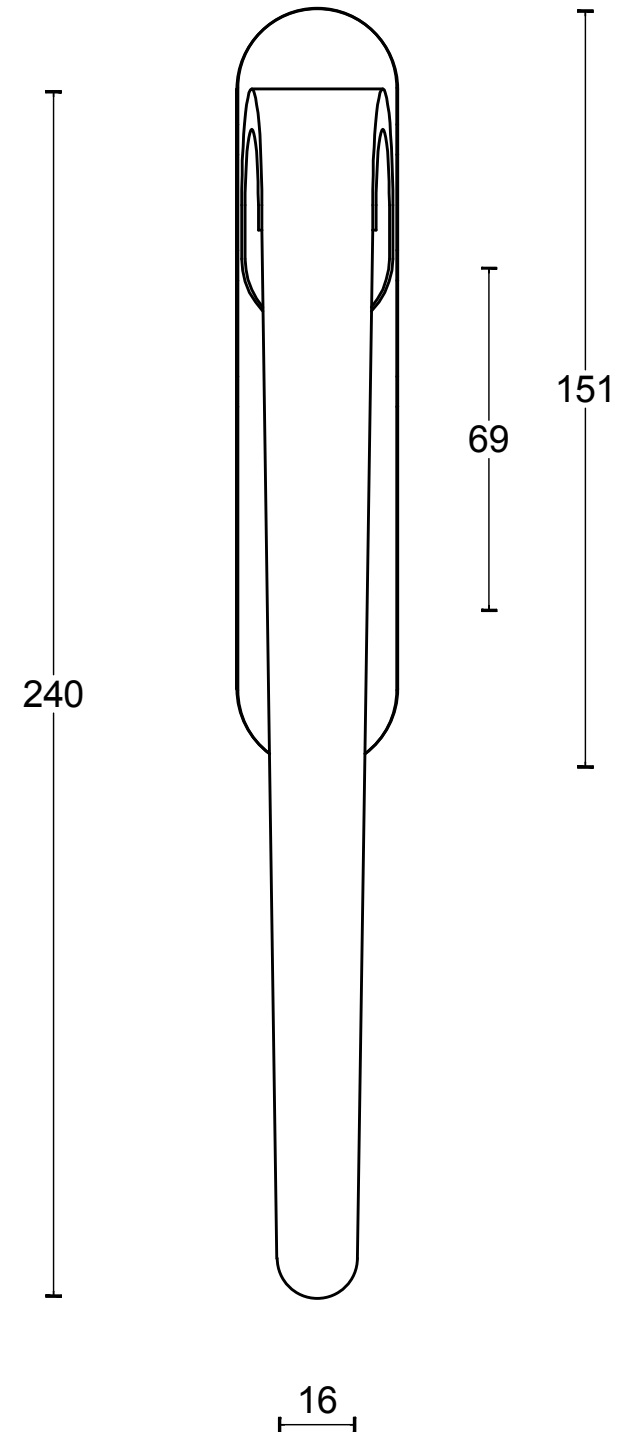

FOLD TB230 solid set internal lift-up sliding door handle satin stainless steel

Productgroup: sliding door handles
Collection: FOLD by TORD BOONTJE
Designer: Tord Boontje
Finish: satin stainless steel
Unit: set
Article code: 2901Z001INXX0

TB230

single solid internal lift-up
sliding door handle with
external flush pull
stainless steel

		Part number: 2901Z001 TB230 V01	
		Description: TB230	
Doc no.:	2901Z001 TB230 V01.dwg	Format:	A3
Drawn by:	Christian Brimbois	Creation date:	8-8-2013
Formani Holland B.V. · Amerikalaan 55 · 6199 AE Maastricht Airport · tel: +31 (0)43 308 90 00 · www.formani.nl · info@formani.nl			