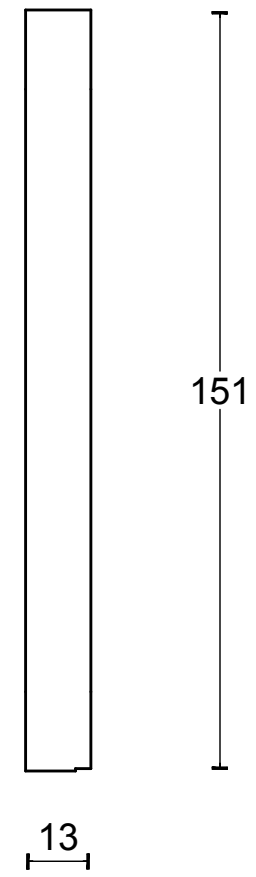

FOLD TB230 solid set internal lift-up sliding door handle satin stainless steel

Productgroup: sliding door handles
Collection: FOLD by TORD BOONTJE
Designer: Tord Boontje
Finish: satin stainless steel
Unit: set
Article code: 2901Z001INXX0

TB230

single solid internal lift-up
sliding door handle with
external flush pull
stainless steel

		Part number: 2901Z001 TB230 V01	
		Description: TB230	
Doc no.:	2901Z001 TB230 V01.dwg	Format:	A3
Drawn by:	Christian Brimbois	Creation date:	8-8-2013
Formani Holland B.V. · Amerikalaan 55 · 6199 AE Maastricht Airport · tel: +31 (0)43 308 90 00 · www.formani.nl · info@formani.nl			