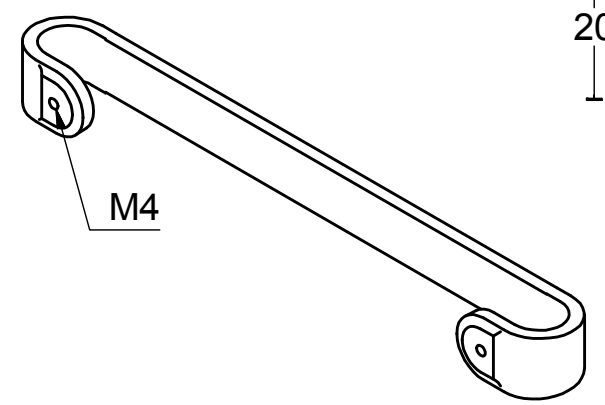

FOLD TB20/160 solid cabinet handle satin stainless steel

Productgroup: cabinet handles
Collection: FOLD by TORD BOONTJE
Designer: Tord Boontje
Finish: satin stainless steel
Unit: piece
Article code: 2904M001INXX0

TB20/160

accessory
solid cabinet handle
stainless steel

4

<h1>FORMANI®</h1>		Part number:		
		Description: <h2>TB20/160</h2>		Format: A3
Doc no.:	2904M001 TB20 160 V03.dwg			
Drawn by:	Christian Brimbois	Creation date:	4-3-2013	
Formani Holland B.V. · Amerikalaan 55 · 6199 AE Maastricht Airport · tel: +31 (0)43 308 90 00 · www.formani.nl · info@formani.nl				