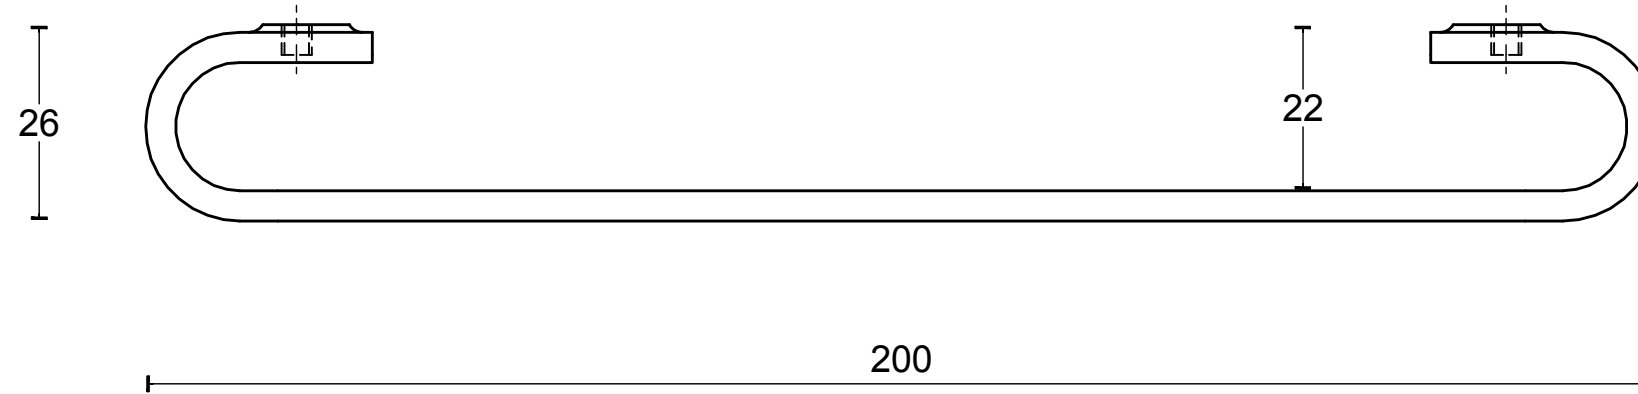

FOLD TB20/160 solid cabinet handle satin stainless steel

Productgroup: cabinet handles
Collection: FOLD by TORD BOONTJE
Designer: Tord Boontje
Finish: satin stainless steel
Unit: piece
Article code: 2904M001INXX0

TB20/160

accessory
solid cabinet handle
stainless steel

4

<h1>FORMANI®</h1>		Part number:		
		Description: <h2>TB20/160</h2>		Format: A3
Doc no.:	2904M001 TB20 160 V03.dwg			
Drawn by:	Christian Brimbois	Creation date:	4-3-2013	
Formani Holland B.V. · Amerikalaan 55 · 6199 AE Maastricht Airport · tel: +31 (0)43 308 90 00 · www.formani.nl · info@formani.nl				