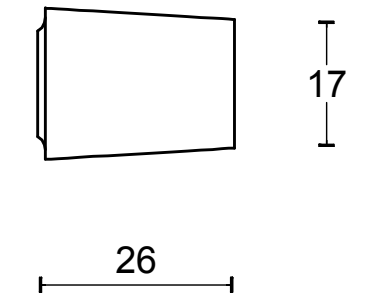

FOLD TB20/160 solid cabinet handle satin stainless steel

Productgroup: cabinet handles
Collection: FOLD by TORD BOONTJE
Designer: Tord Boontje
Finish: satin stainless steel
Unit: piece
Article code: 2904M001INXX0

TB20/160

accessory
solid cabinet handle
stainless steel

4

<h1>FORMANI®</h1>		Part number:		
		Description: <h2>TB20/160</h2>		Format: A3
Doc no.:	2904M001 TB20 160 V03.dwg			
Drawn by:	Christian Brimbois	Creation date:	4-3-2013	
Formani Holland B.V. · Amerikalaan 55 · 6199 AE Maastricht Airport · tel: +31 (0)43 308 90 00 · www.formani.nl · info@formani.nl				