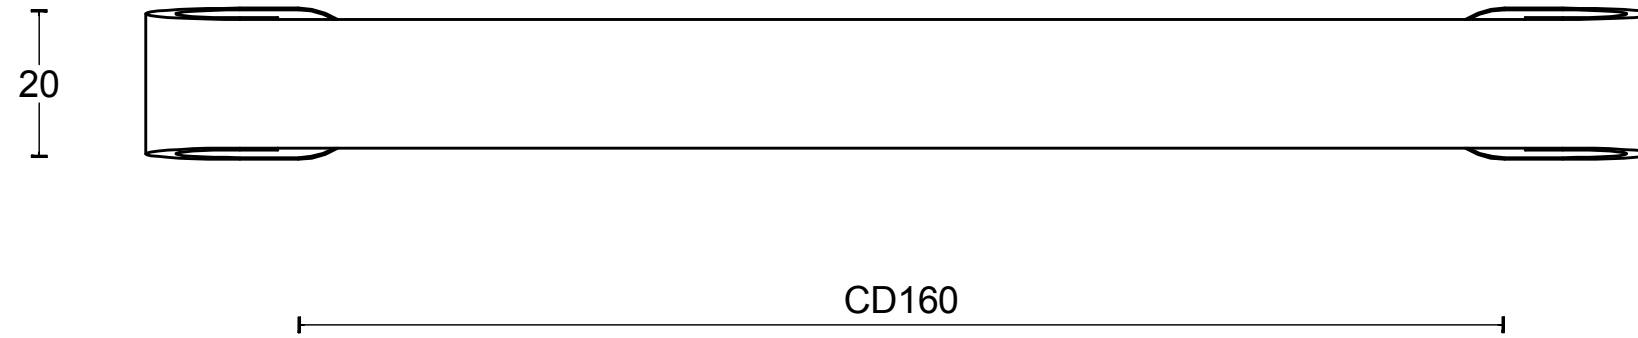

FOLD TB20/160 solid cabinet handle satin stainless steel

Productgroup: cabinet handles
Collection: FOLD by TORD BOONTJE
Designer: Tord Boontje
Finish: satin stainless steel
Unit: piece
Article code: 2904M001INXX0

TB20/160

accessory
solid cabinet handle
stainless steel

4

<h1>FORMANI®</h1>		Part number:		
		Description: <h2>TB20/160</h2>		Format: A3
Doc no.:	2904M001 TB20 160 V03.dwg			
Drawn by:	Christian Brimbois	Creation date:	4-3-2013	
Formani Holland B.V. · Amerikalaan 55 · 6199 AE Maastricht Airport · tel: +31 (0)43 308 90 00 · www.formani.nl · info@formani.nl				