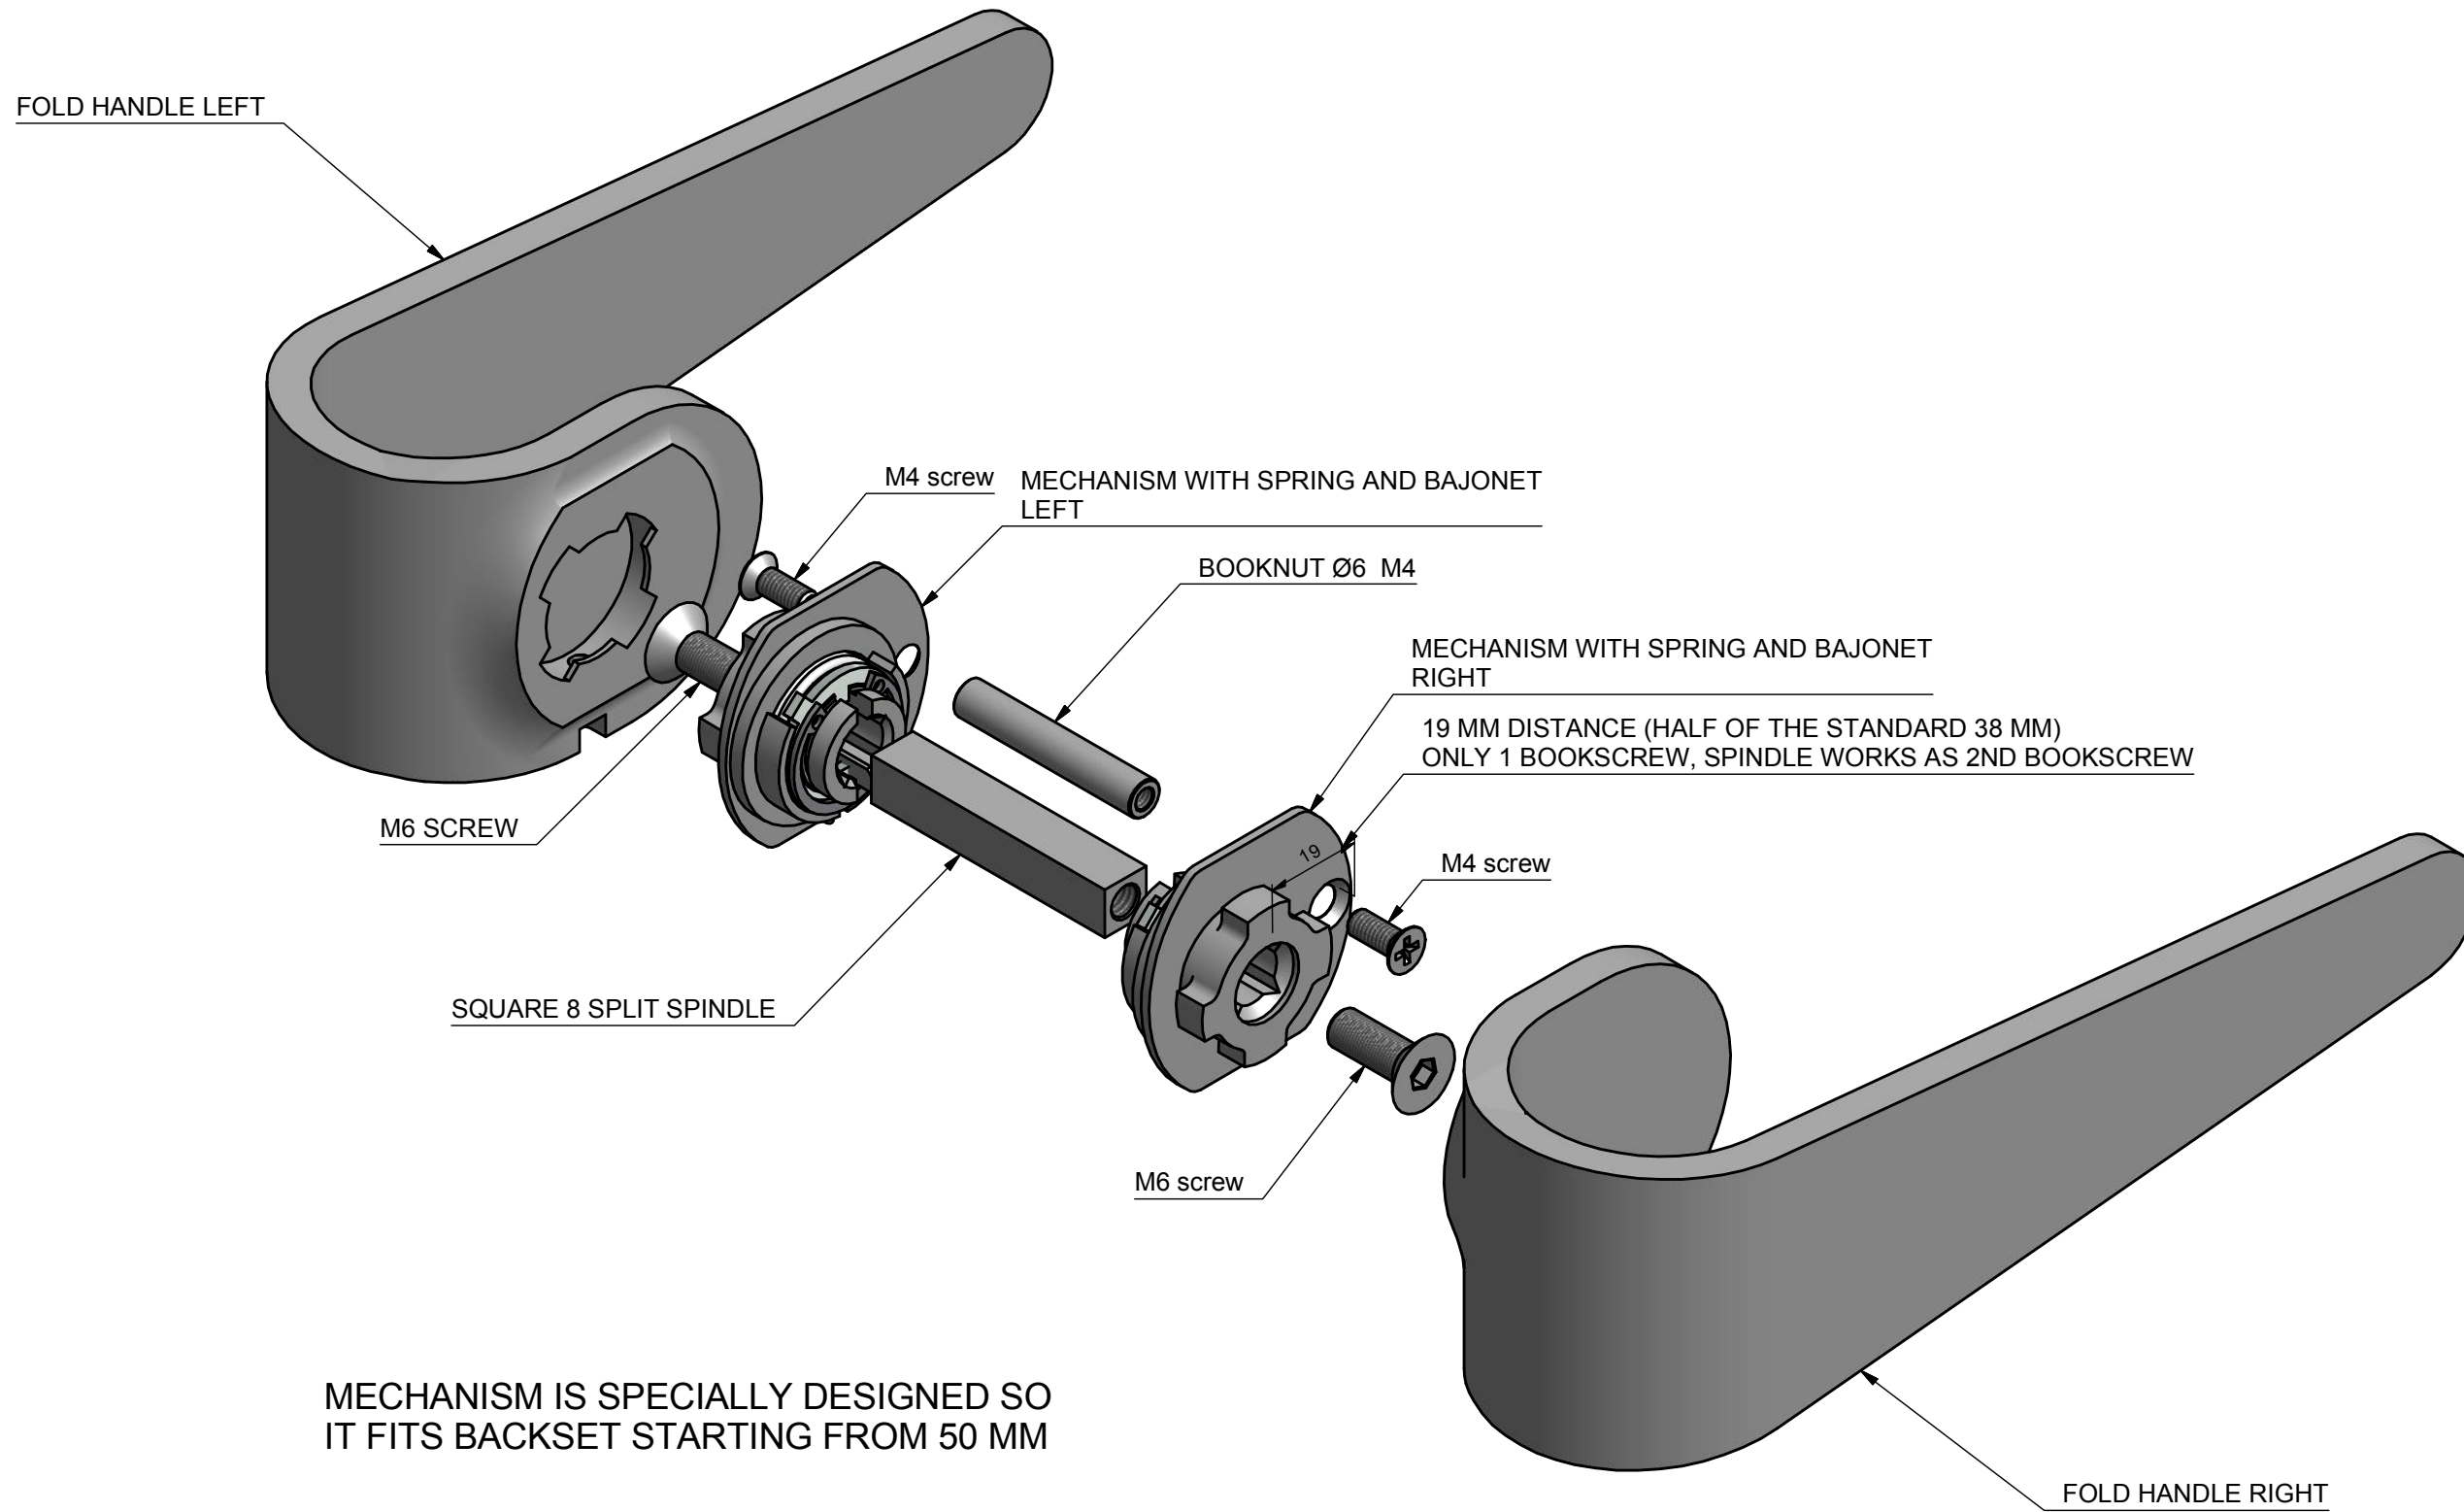

FOLD TB100 solid sprung lever handle on concealed rose satin stainless steel

Productgroup:	lever handles
Collection:	FOLD by TORD BOONTJE
Designer:	Tord Boontje
Finish:	satin stainless steel
Unit:	pair
Article code:	2901D001INXX0

TB100 detailed view

MECHANISM IS SPECIALLY DESIGNED SO IT FITS BACKSET STARTING FROM 50 MM

<h1>FORMANI®</h1>		Part number:	
		Description:	
Doc no.:	2901D001 TB100 DETAILED VIEW V02.dwg	<h2>TB100 detailed view</h2>	
Drawn by:	Christian		
Format: A3			
Formani Holland B.V. · Amerikalaan 55 · 6199 AE Maastricht Airport · tel: +31 (0)43 308 90 00 · www.formani.nl · info@formani.nl			