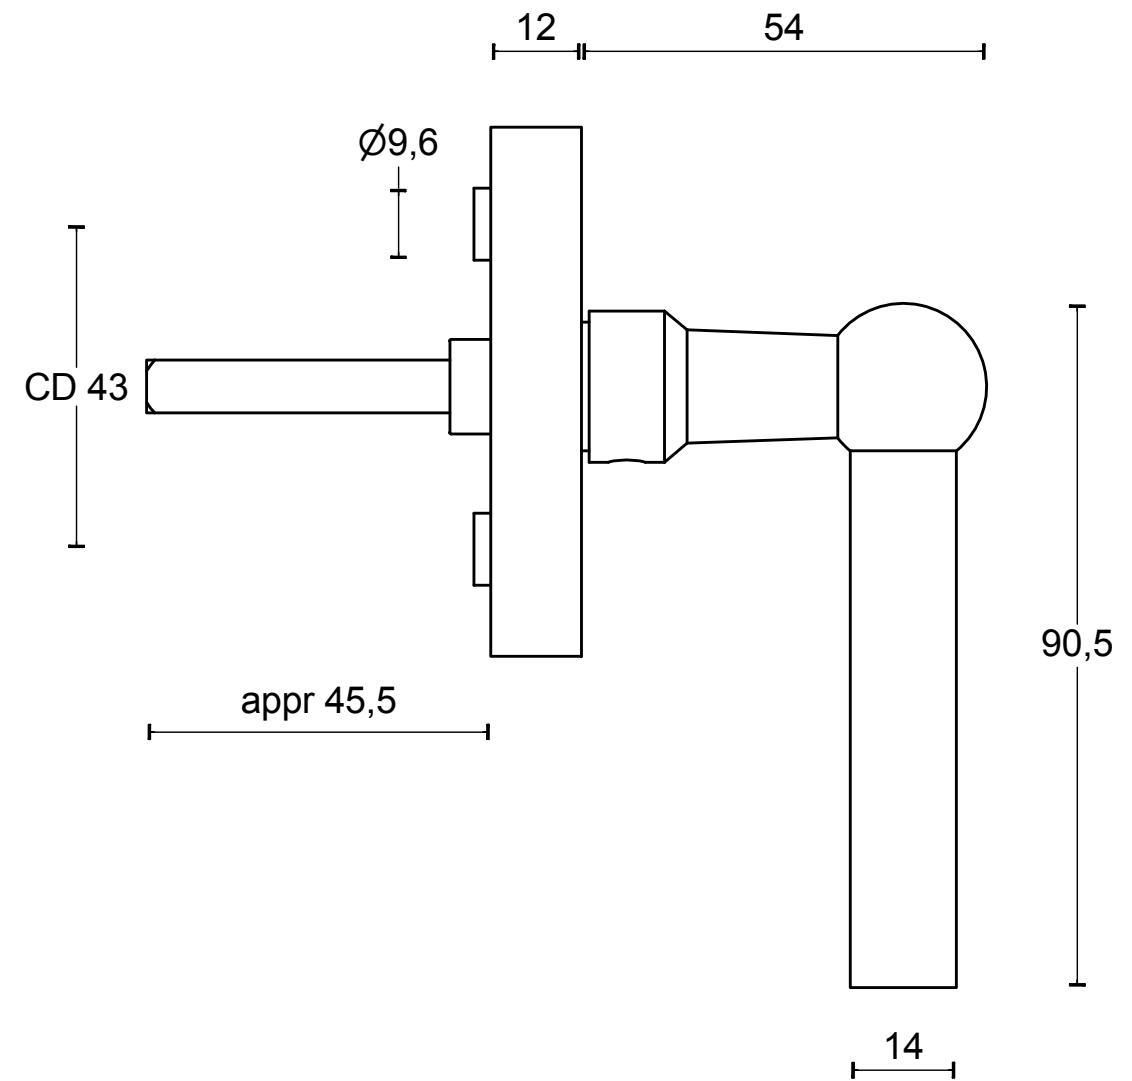

FERROVIA FVL85-DK non-locking tilt and turn window handle satin stainless steel

Productgroup: tilt and turn window handles
Collection: FERROVIA
Designer:
Finish: satin stainless steel
Unit: piece
Article code: 1503D064INXX0

FVL85-DK

non-locking tilt and turn
window handle
stainless steel

FORMANI®		Part number:	
		Description:	
Doc no.: 1503D064 FVL85-DK V01.dwg	FVL85-DK		Format:
Drawn by: Christian Brimbois			Creation date: 22-8-2017
FORMANI HOLLAND B.V. EUROPALAAN 12 6199 AB MAASTRICHT-AIRPORT NL T +31 (0)43 308 90 00 INFO@FORMANI.COM FORMANI.COM			