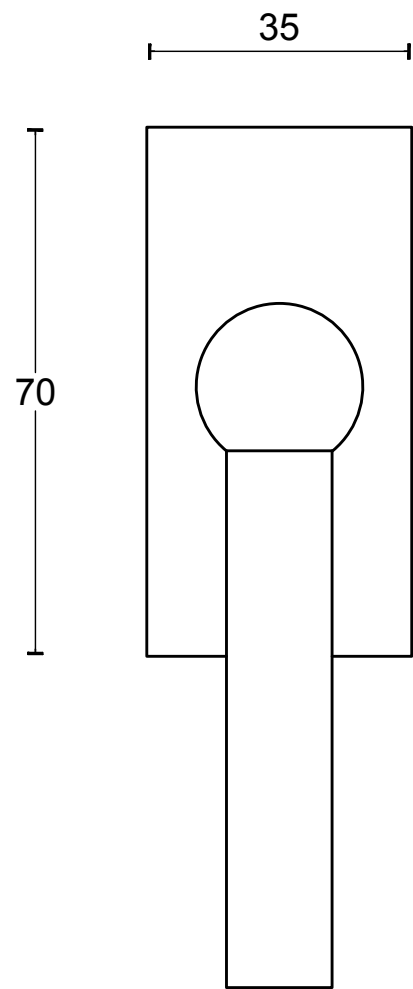

FERROVIA FVL85-DK non-locking tilt and turn window handle satin stainless steel

Productgroup: tilt and turn window handles
Collection: FERROVIA
Designer:
Finish: satin stainless steel
Unit: piece
Article code: 1503D064INXX0

FVL85-DK

non-locking tilt and turn
window handle
stainless steel

FORMANI®		Part number:	
		Description:	
Doc no.: 1503D064 FVL85-DK V01.dwg	FVL85-DK		Format:
Drawn by: Christian Brimbois			Creation date: 22-8-2017
FORMANI HOLLAND B.V. EUROPALAAN 12 6199 AB MAASTRICHT-AIRPORT NL T +31 (0)43 308 90 00 INFO@FORMANI.COM FORMANI.COM			