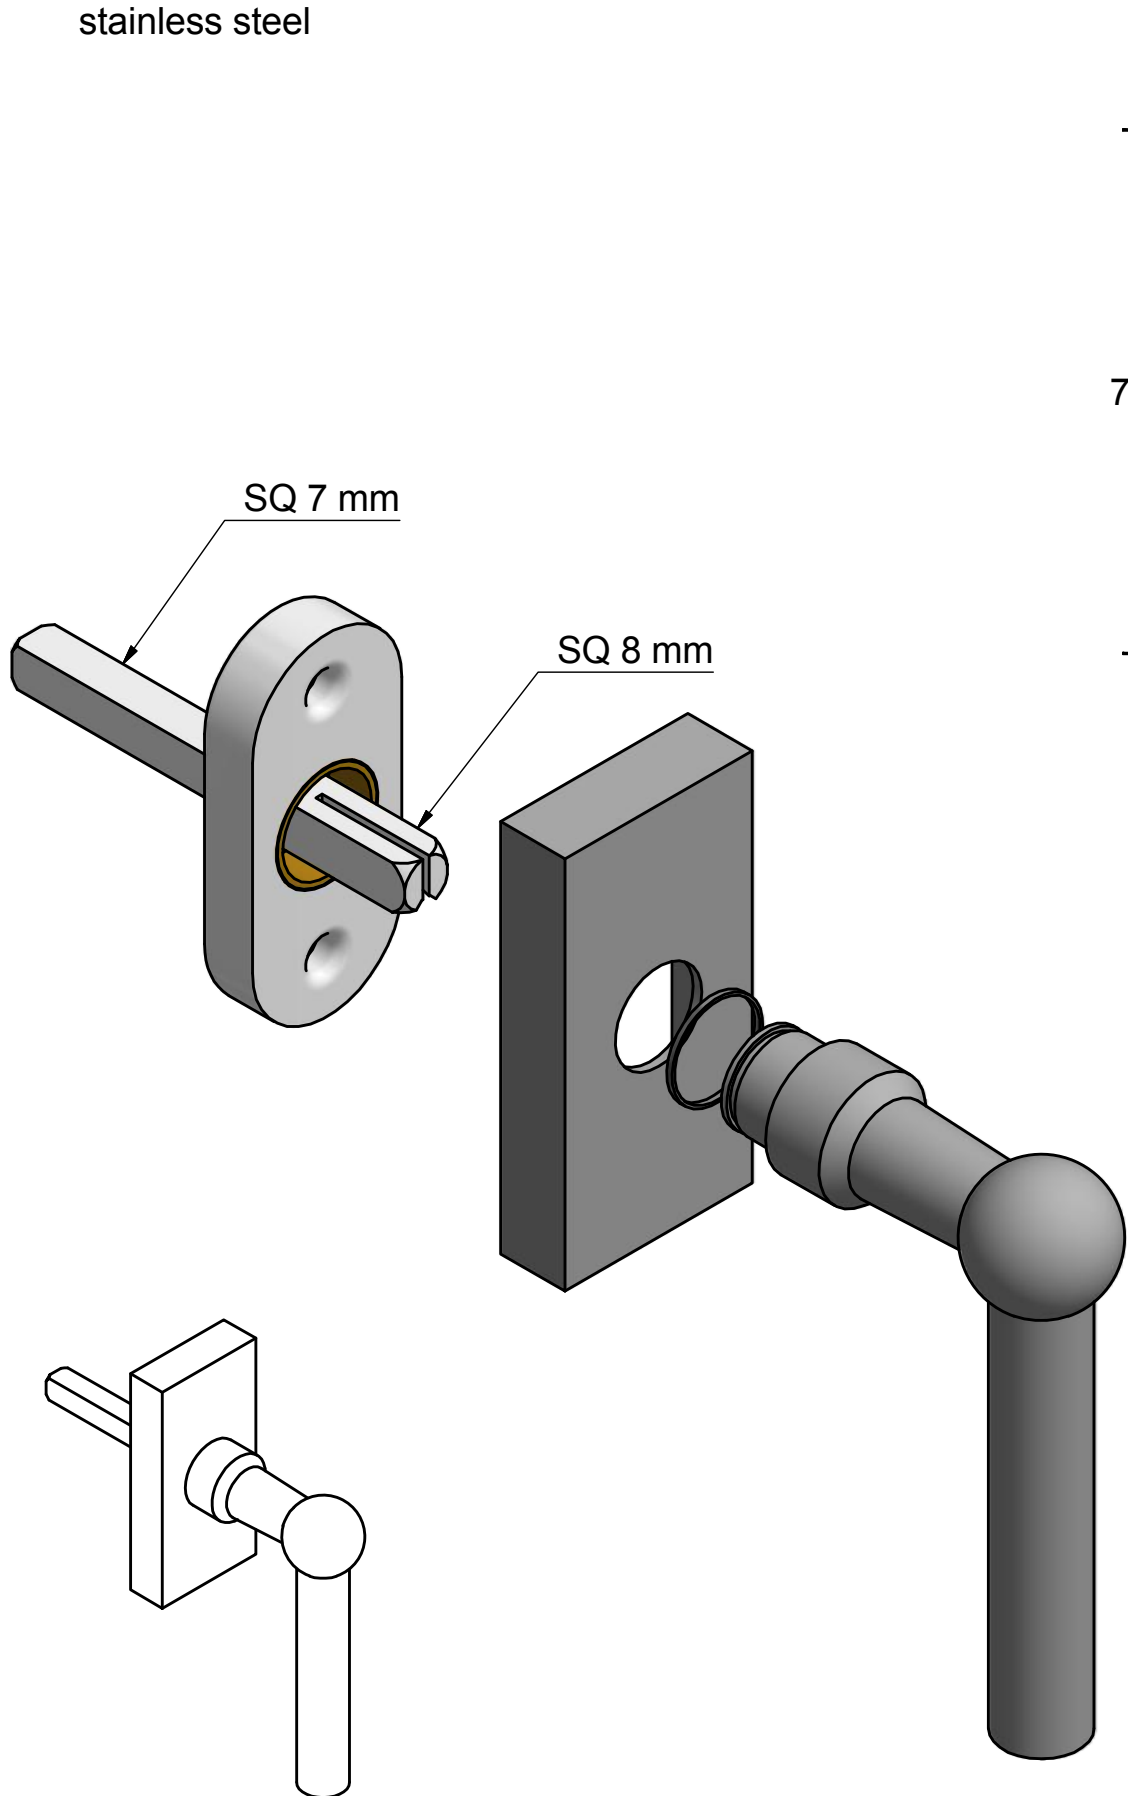

FERROVIA FVL85-DK non-locking tilt and turn window handle satin stainless steel

Productgroup: tilt and turn window handles
Collection: FERROVIA
Designer:
Finish: satin stainless steel
Unit: piece
Article code: 1503D064INXX0

FVL85-DK

non-locking tilt and turn
window handle
stainless steel

FORMANI®		Part number:	
		Description:	
Doc no.: 1503D064 FVL85-DK V01.dwg	FVL85-DK		Format:
Drawn by: Christian Brimbois			Creation date: 22-8-2017
FORMANI HOLLAND B.V. EUROPALAAN 12 6199 AB MAASTRICHT-AIRPORT NL T +31 (0)43 308 90 00 INFO@FORMANI.COM FORMANI.COM			