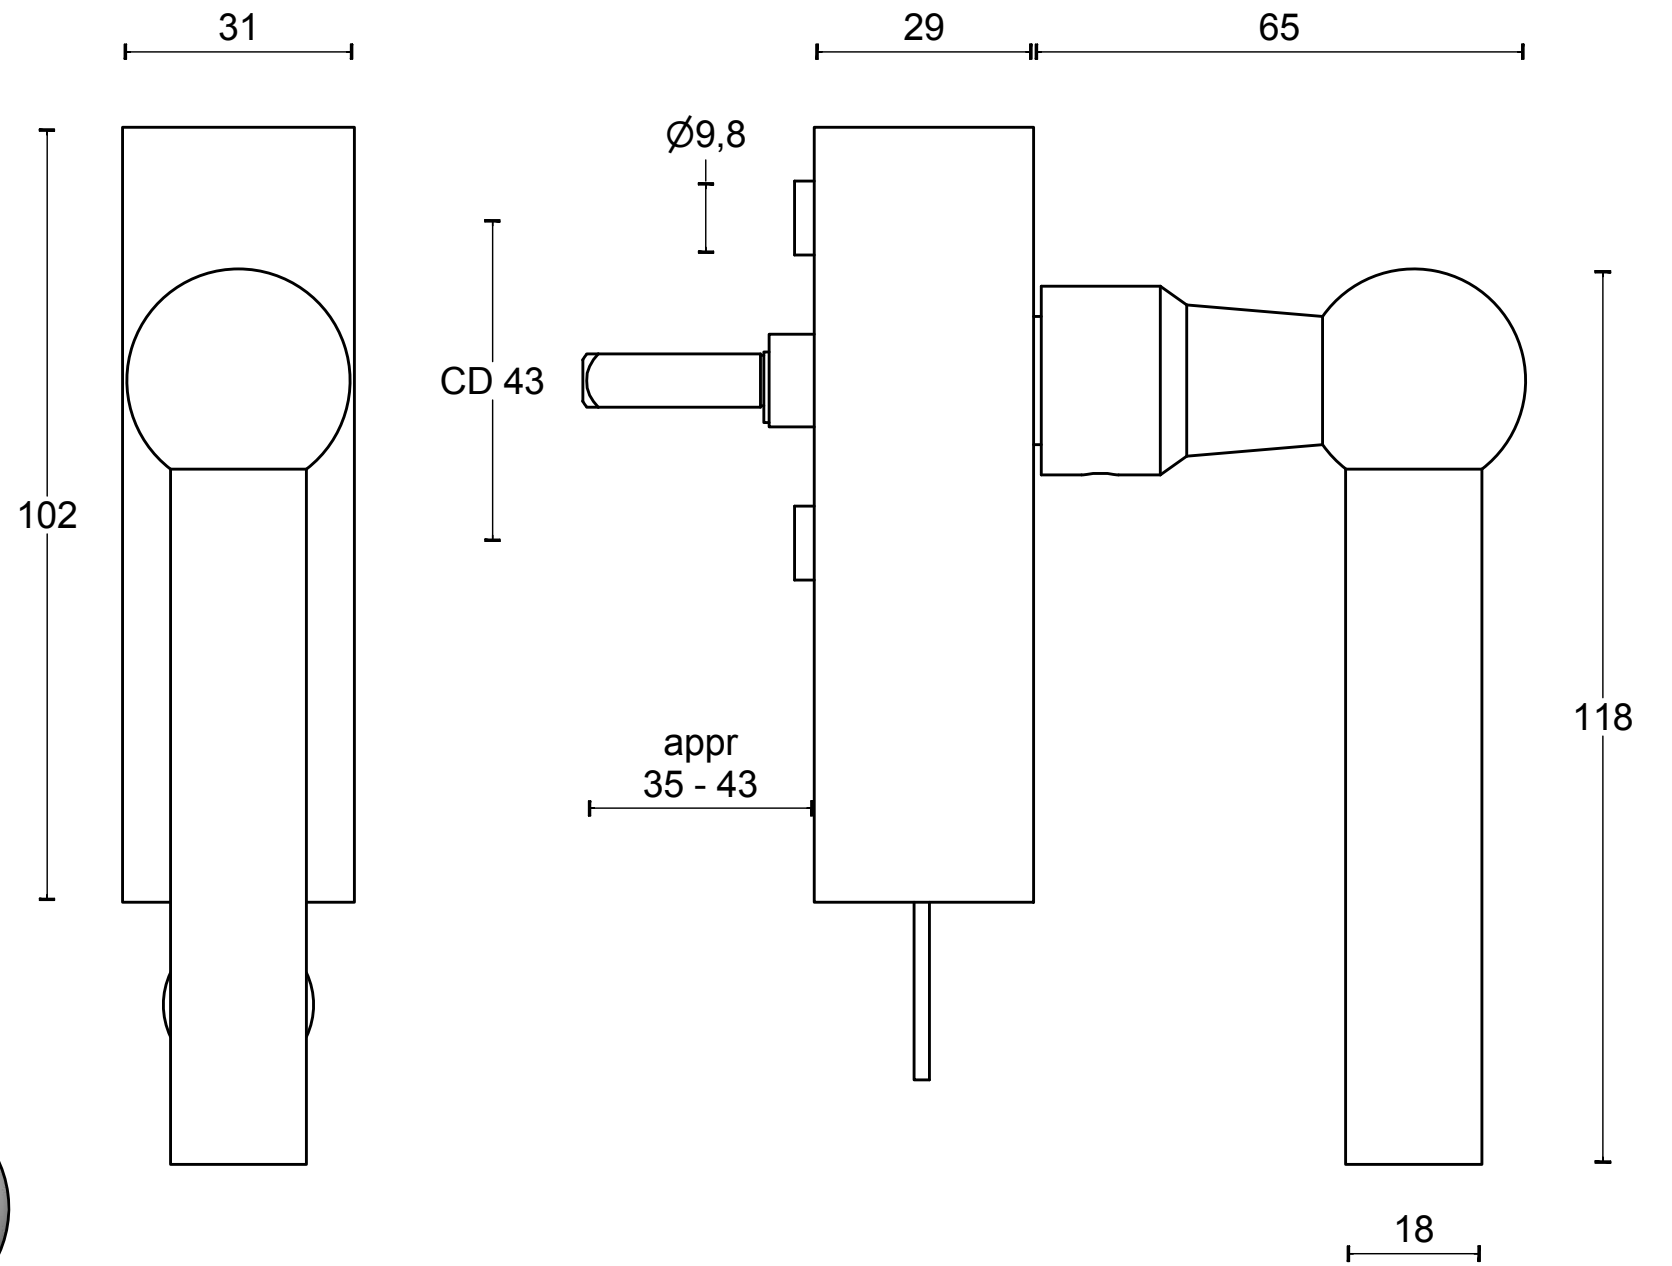

FERROVIA FVL125-DKLOCK locking tilt and turn window handle satin stainless steel

Productgroup: tilt and turn window handles
Collection: FERROVIA
Designer:
Finish: satin stainless steel
Unit: piece
Article code: 1503D071INXX0

FVL125-DKLOCK

locking tilt and turn
window handle
stainless steel

FORMANI [®]		Part number:	
		Description:	
Doc no.:	1503D071 FVL125-DKLOCK V01.dwg	FVL125-DKLOCK	Format:
Drawn by:	Christian Brimbois		Creation date:
FORMANI HOLLAND B.V. EUROPALAAN 12 6199 AB MAASTRICHT-AIRPORT NL T +31 (0)43 308 90 00 INFO@FORMANI.COM FORMANI.COM			