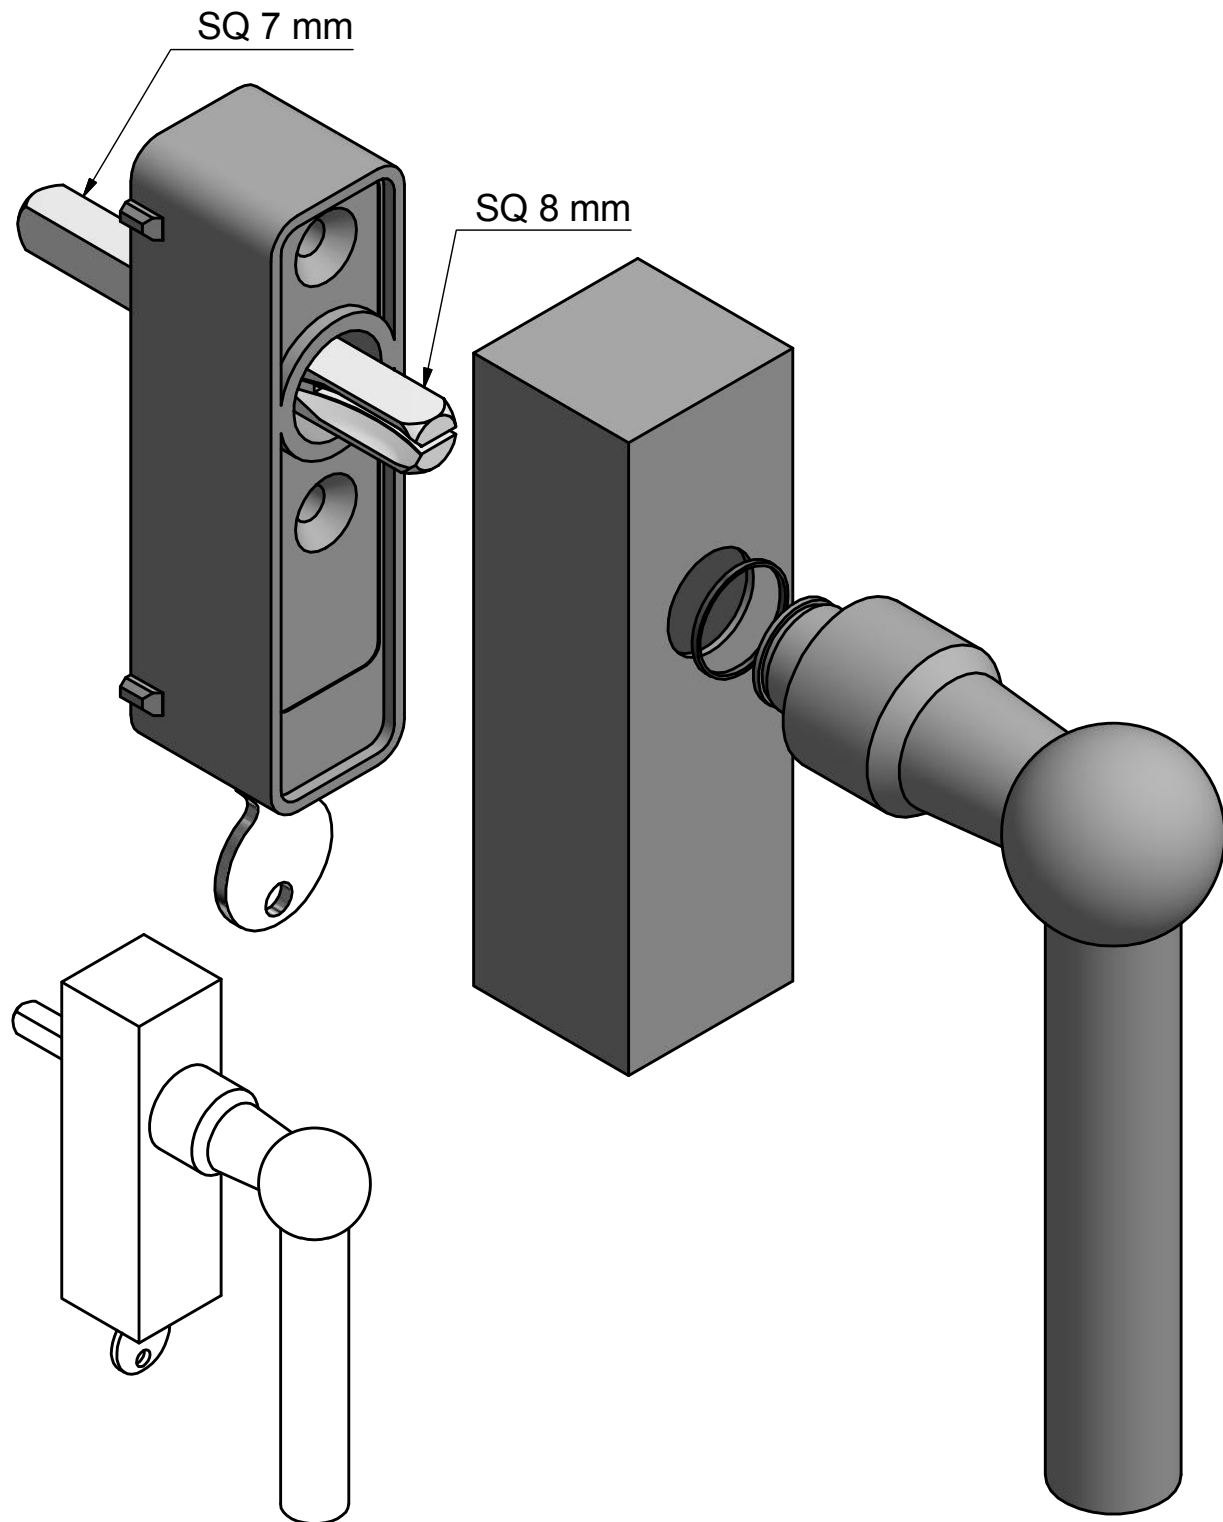

FERROVIA FVL125-DKLOCK locking tilt and turn window handle satin stainless steel

Productgroup: tilt and turn window handles
Collection: FERROVIA
Designer:
Finish: satin stainless steel
Unit: piece
Article code: 1503D071INXX0

FVL125-DKLOCK

locking tilt and turn
window handle
stainless steel

FORMANI [®]		Part number:	
		Description:	
Doc no.:	1503D071 FVL125-DKLOCK V01.dwg	FVL125-DKLOCK	Format:
Drawn by:	Christian Brimbois		Creation date:
FORMANI HOLLAND B.V. EUROPALAAN 12 6199 AB MAASTRICHT-AIRPORT NL T +31 (0)43 308 90 00 INFO@FORMANI.COM FORMANI.COM			