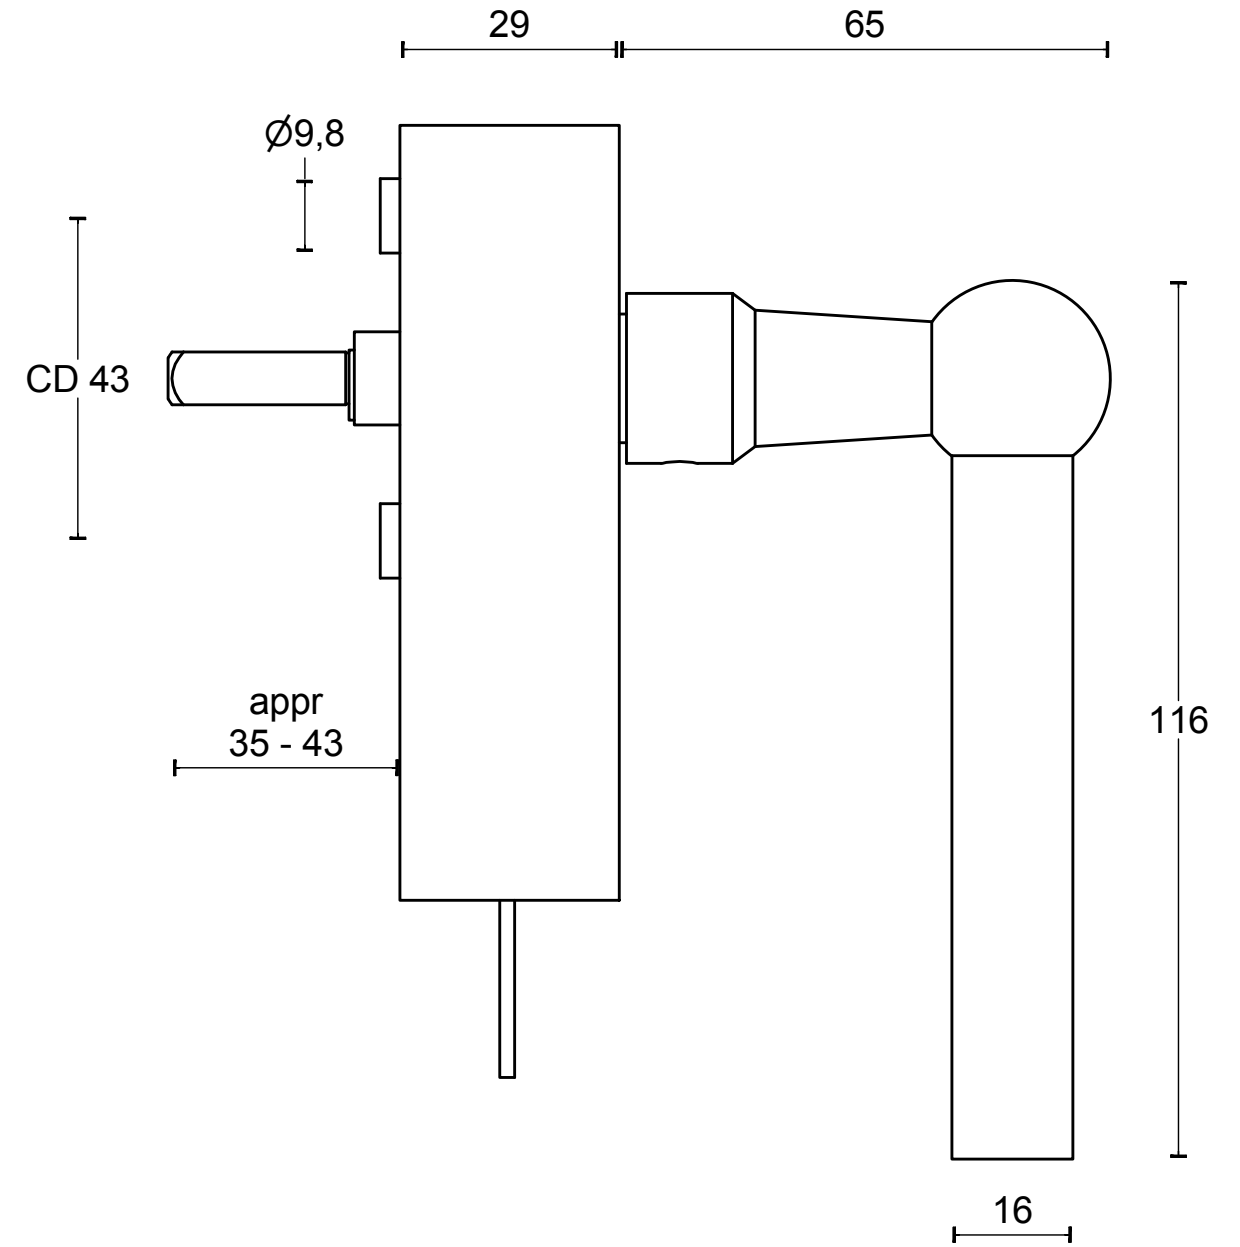

FERROVIA FVL110-DKLOCK locking tilt and turn window handle satin stainless steel

Productgroup: tilt and turn window handles
Collection: FERROVIA
Designer:
Finish: satin stainless steel
Unit: piece
Article code: 1503D067INXX0

FVL110-DKLOCK

locking tilt and turn
window handle
stainless steel

<h2>FORMANI®</h2>		Part number:	
		Description:	
Doc no.:	1503D067 FVL110-DKLOCK V01.dwg	<h1>FVL110-DKLOCK</h1>	Format:
Drawn by:	Christian Brimbois		Creation date:
<small>FORMANI HOLLAND B.V. EUROPALAAN 12 6199 AB MAASTRICHT-AIRPORT NL T +31 (0)43 308 90 00 INFO@FORMANI.COM FORMANI.COM</small>			