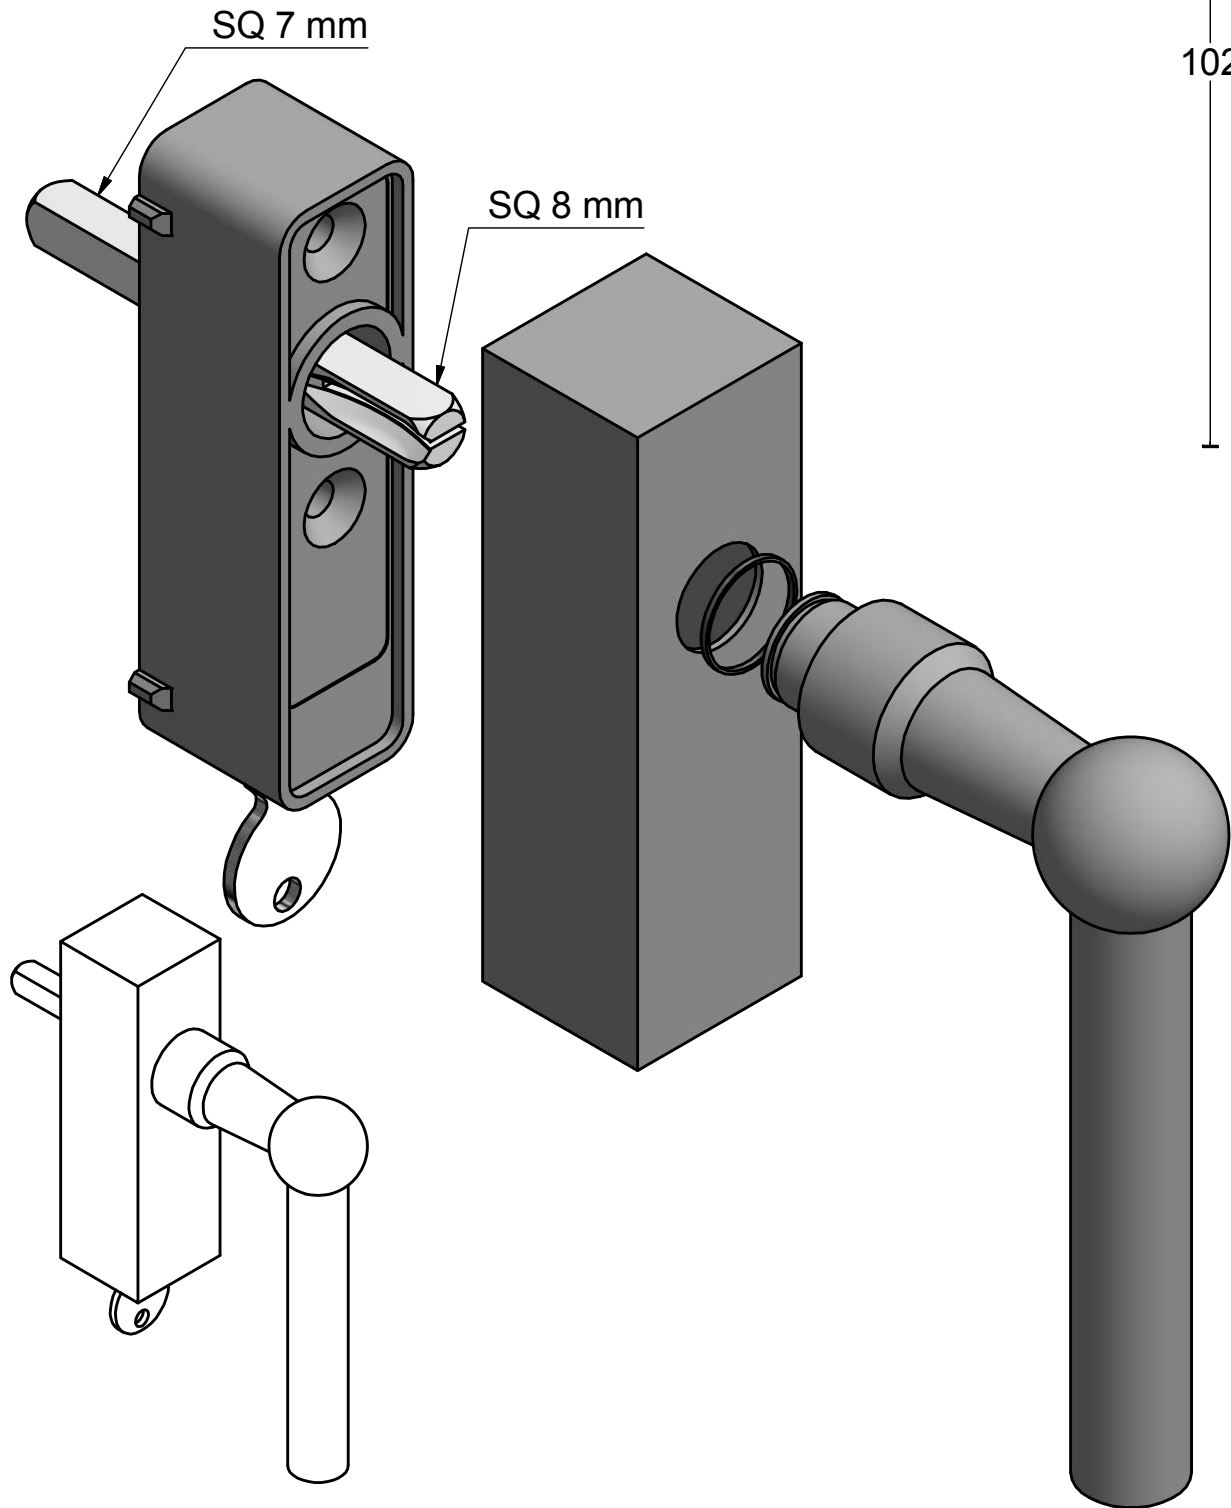

FERROVIA FVL110-DKLOCK locking tilt and turn window handle satin stainless steel

Productgroup: tilt and turn window handles
Collection: FERROVIA
Designer:
Finish: satin stainless steel
Unit: piece
Article code: 1503D067INXX0

FVL110-DKLOCK

locking tilt and turn
window handle
stainless steel

<h2>FORMANI®</h2>		Part number:	
		Description:	
Doc no.:	1503D067 FVL110-DKLOCK V01.dwg	<h1>FVL110-DKLOCK</h1>	Format:
Drawn by:	Christian Brimbois		Creation date:
<small>FORMANI HOLLAND B.V. EUROPALAAN 12 6199 AB MAASTRICHT-AIRPORT NL T +31 (0)43 308 90 00 INFO@FORMANI.COM FORMANI.COM</small>			