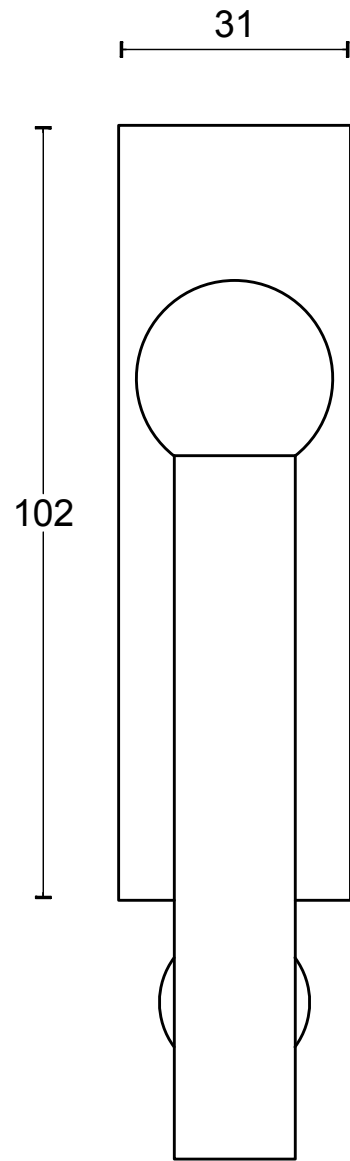

FERROVIA FVL110-DKLOCK locking tilt and turn window handle satin stainless steel

Productgroup: tilt and turn window handles
Collection: FERROVIA
Designer:
Finish: satin stainless steel
Unit: piece
Article code: 1503D067INXX0

FVL110-DKLOCK

locking tilt and turn
window handle
stainless steel

<h2>FORMANI®</h2>		Part number:	
		Description:	
Doc no.:	1503D067 FVL110-DKLOCK V01.dwg	<h1>FVL110-DKLOCK</h1>	Format:
Drawn by:	Christian Brimbois		Creation date:
<small>FORMANI HOLLAND B.V. EUROPALAAN 12 6199 AB MAASTRICHT-AIRPORT NL T +31 (0)43 308 90 00 INFO@FORMANI.COM FORMANI.COM</small>			