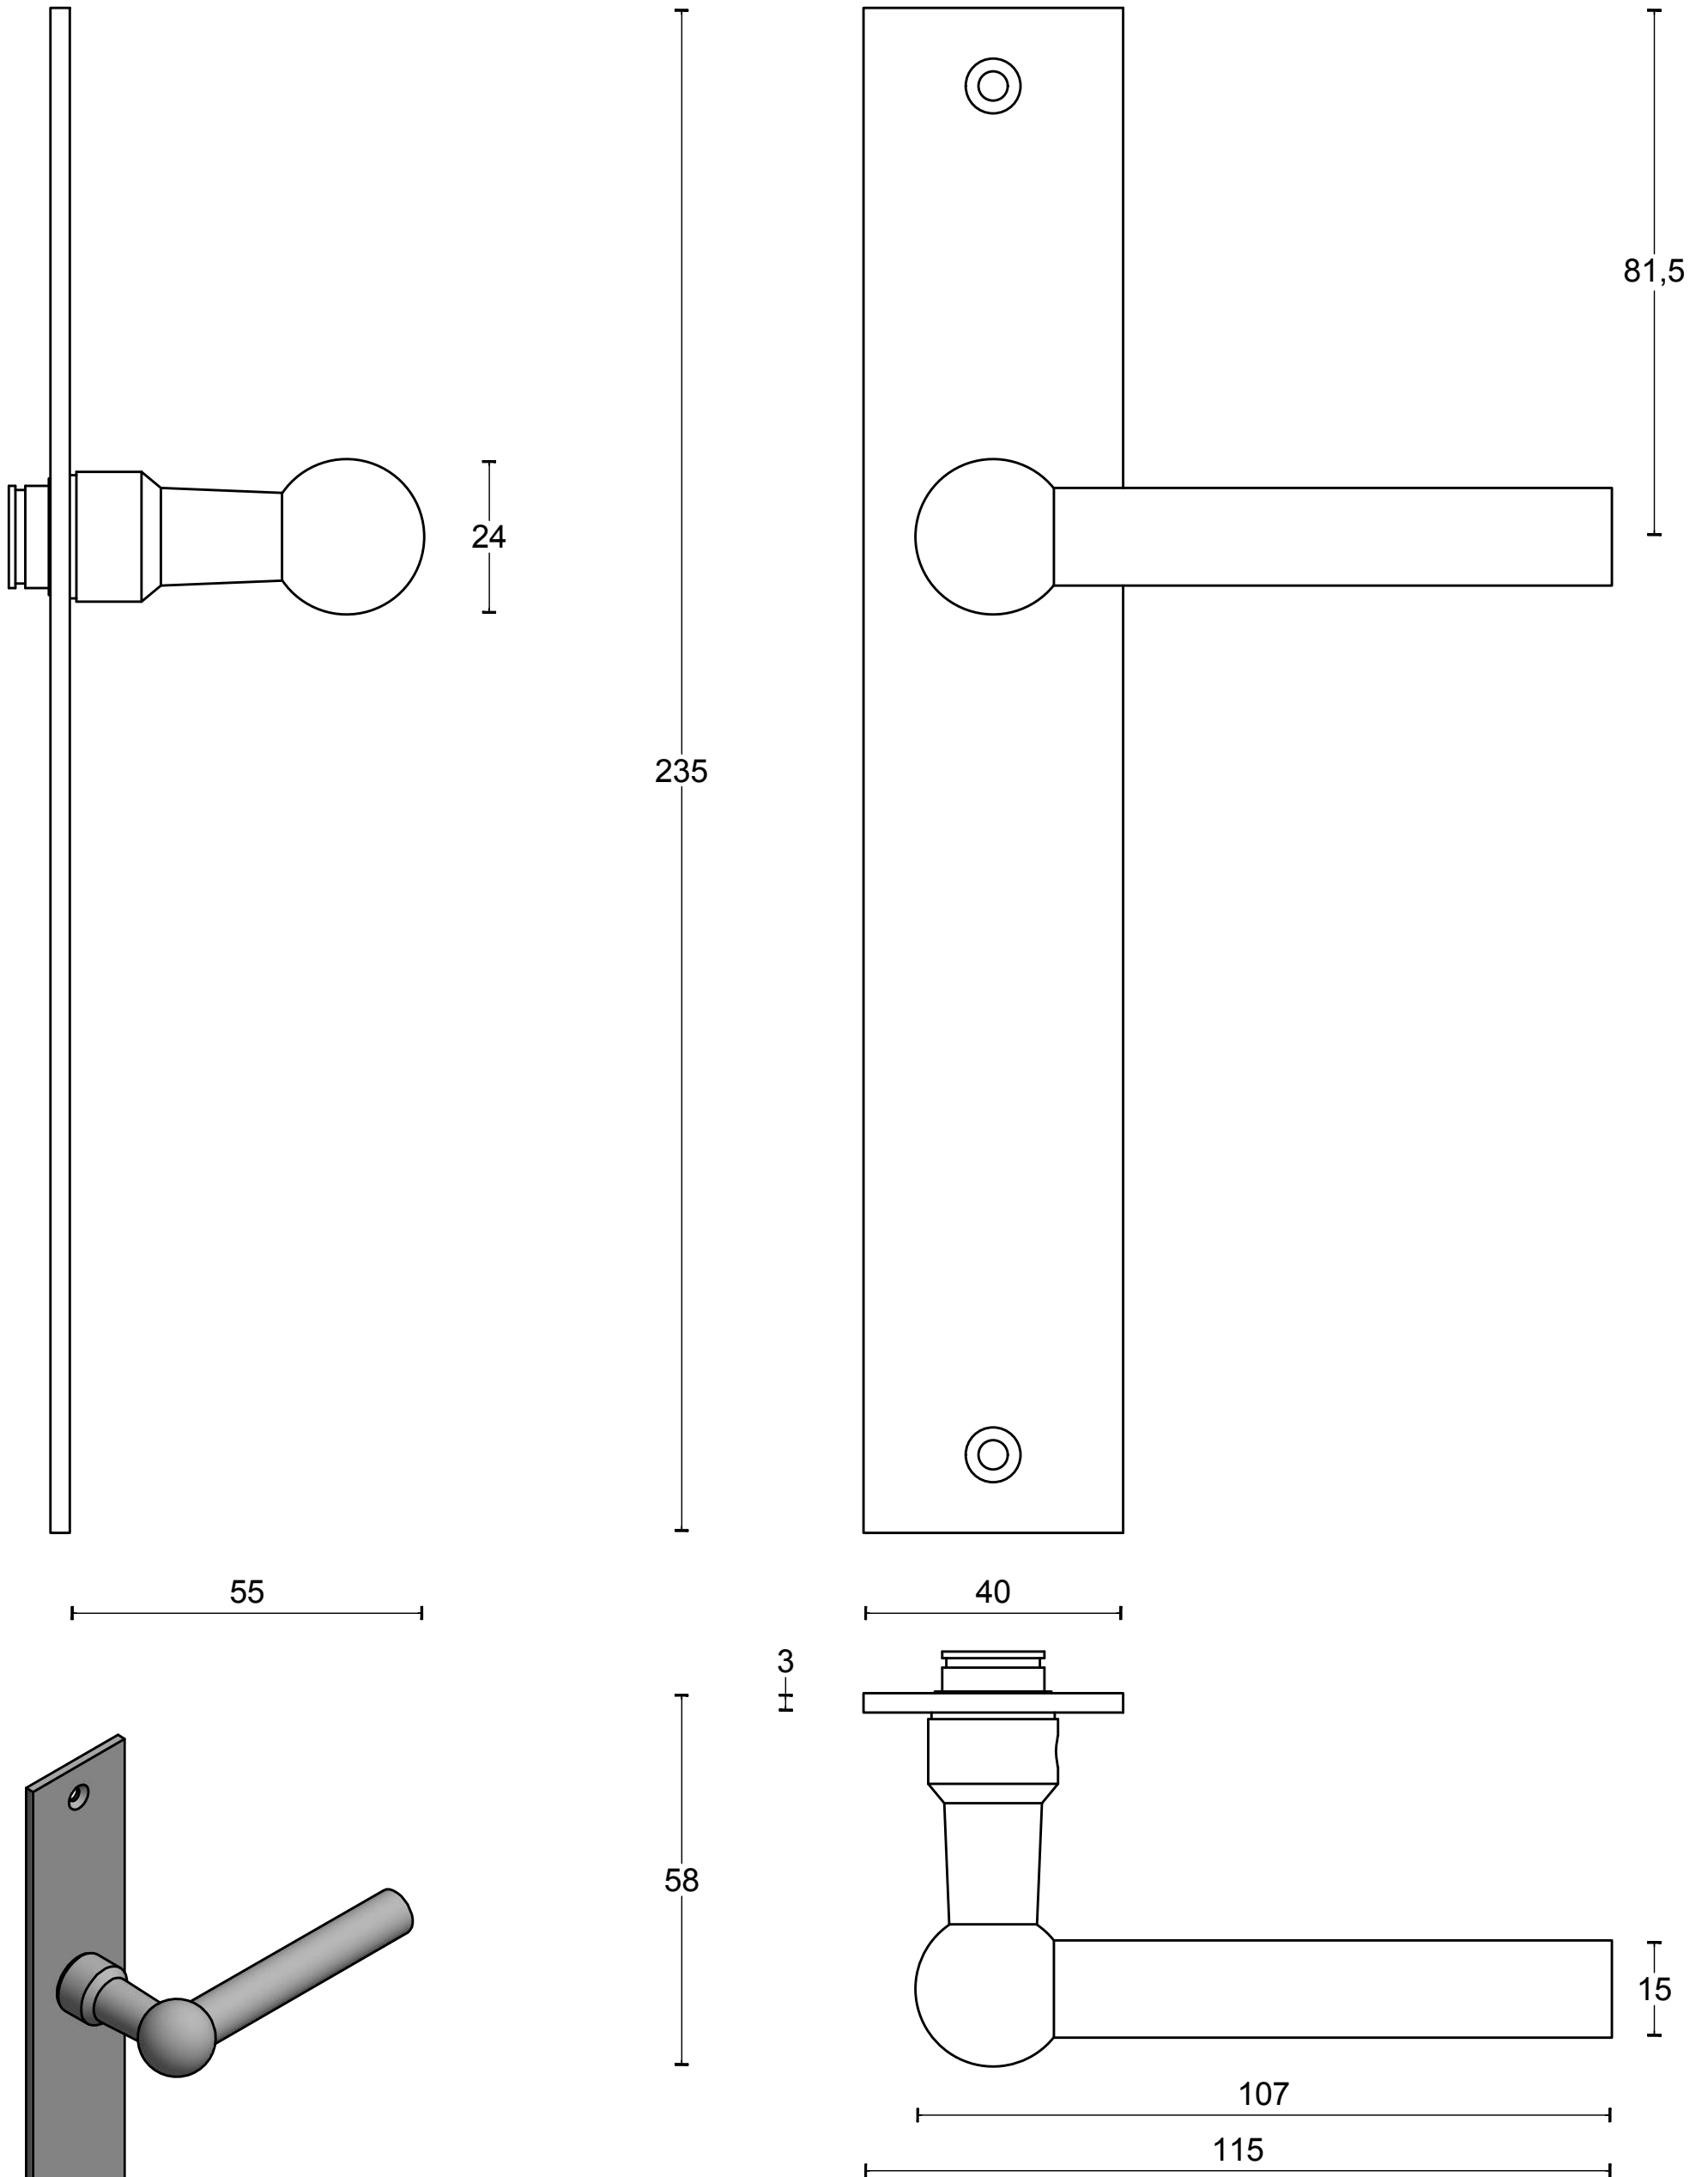

FERROVIA FVL100P236SFC L-solid unsprung lever handle on plate blank satin stainless steel

Productgroup: lever handles
Collection: FERROVIA
Designer:
Finish: satin stainless steel
Unit: pair
Article code: 1501D081INXX0F

<h1>FORMANI®</h1>		Part number:	
		Description:	
Doc no.:	1501D081 FVL100P236SFC V01.dwg	<h2>FVL100P236SFC</h2>	Format:
Drawn by:	Christian Brimbois		Creation date:
FORMANI HOLLAND B.V. EUROPALAAN 12 6199 AB MAASTRICHT-AIRPORT NL T +31 (0)43 308 90 00 INFO@FORMANI.COM FORMANI.COM			