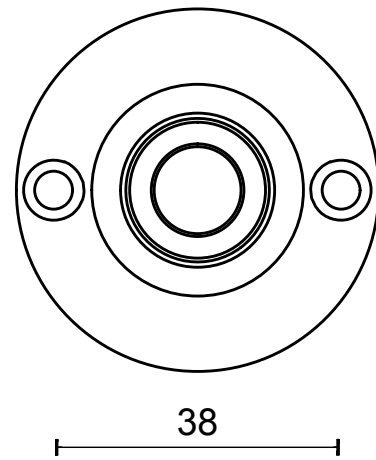

FERROVIA FV48 bell push satin stainless steel, with stainless steel bell button

Productgroup: bell pushes
Collection: FERROVIA
Designer:
Finish: satin stainless steel
Unit: piece
Article code: 1502Z051INXX0

FV48

bell push
stainless steel

48

38

7

| | | | |
|---|------------------------------|--------------------------|-------------------|
| FORMANI® | | Part number: | |
| | | Description: FV48 | |
| Doc no.: 1502Z051 FV48 V01.dwg | Drawn by: Christian Brimbois | Creation date: 24-8-2017 | Format: A3 |
| FORMANI HOLLAND B.V. EUROPALAAN 12 6199 AB MAASTRICHT-AIRPORT NL T +31 (0)43 308 90 00 INFO@FORMANI.COM FORMANI.COM | | | |