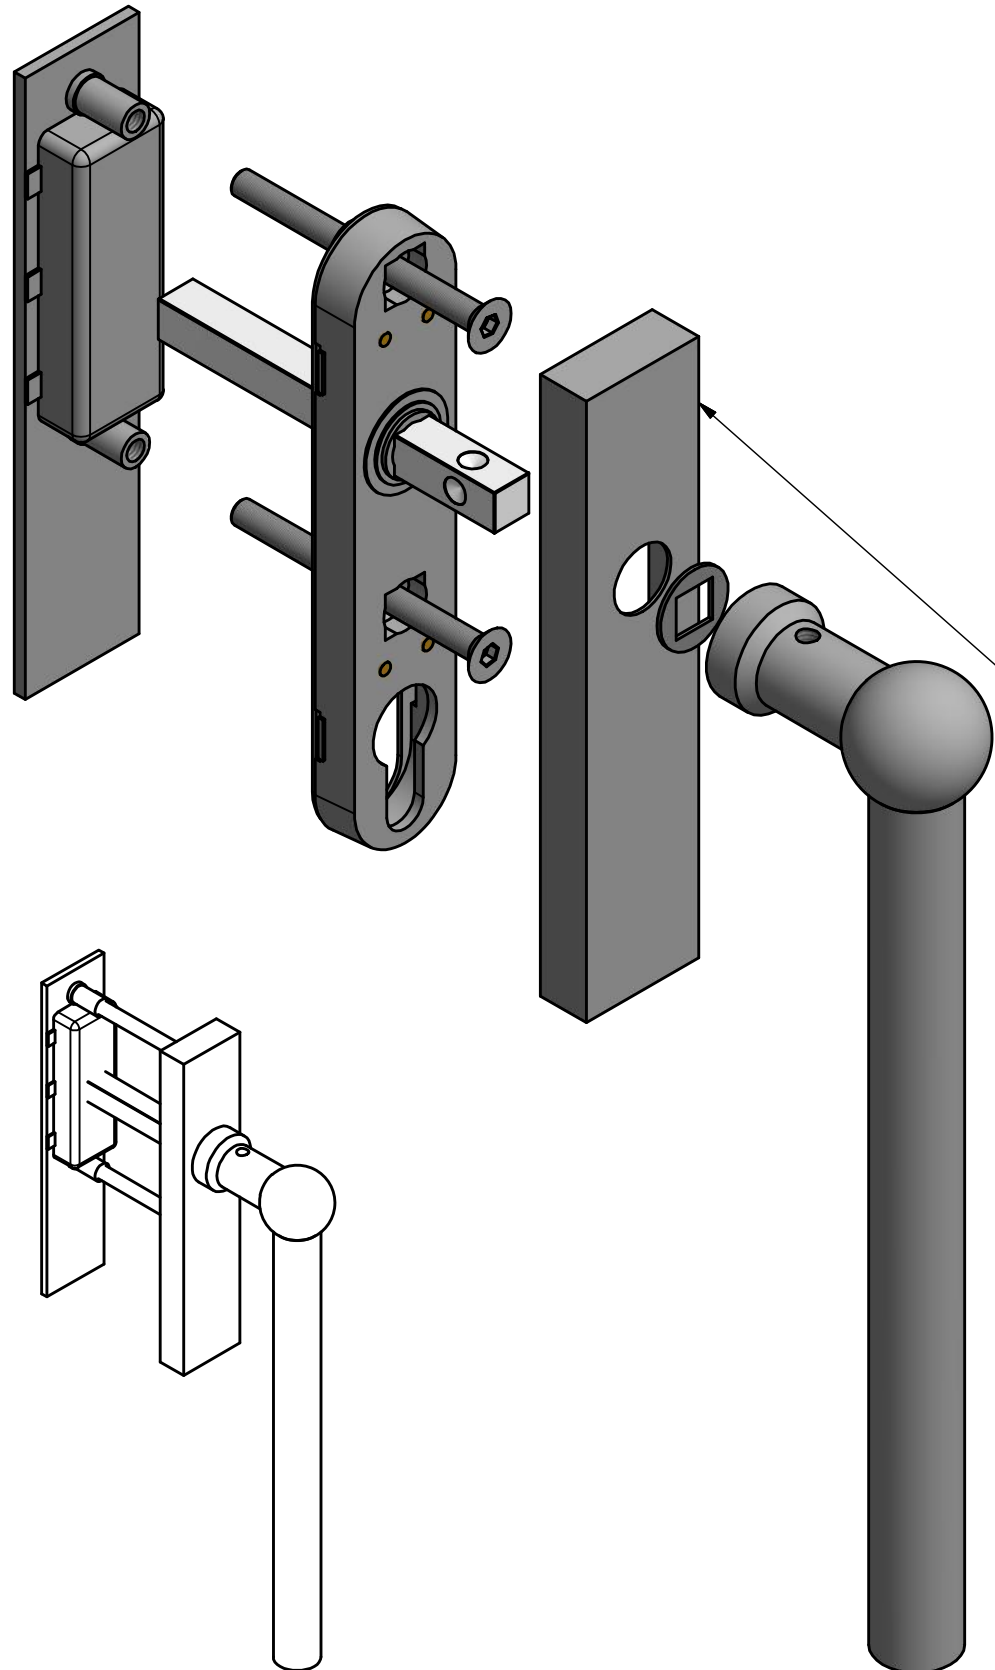

FERROVIA FV230Y solid set internal lift-up sliding door handle including cylinder hole PC69 satin stainless steel

Productgroup: sliding door handles
Collection: FERROVIA
Designer:
Finish: satin stainless steel
Unit: set
Article code: 1501Z085INXX0Y

FV230

single solid internal lift-up
sliding door handle with
external flush pull
stainless steel

FORMANI®		Part number:	
		FV230	
Doc no.: 1501Z085 FV230 V01.dwg		A3	Format:
Drawn by: Christian Brimbois	Creation date: 31-8-2017		
FORMANI HOLLAND B.V. EUROPALAAN 12 6199 AB MAASTRICHT-AIRPORT NL T +31 (0)43 308 90 00 INFO@FORMANI.COM FORMANI.COM			