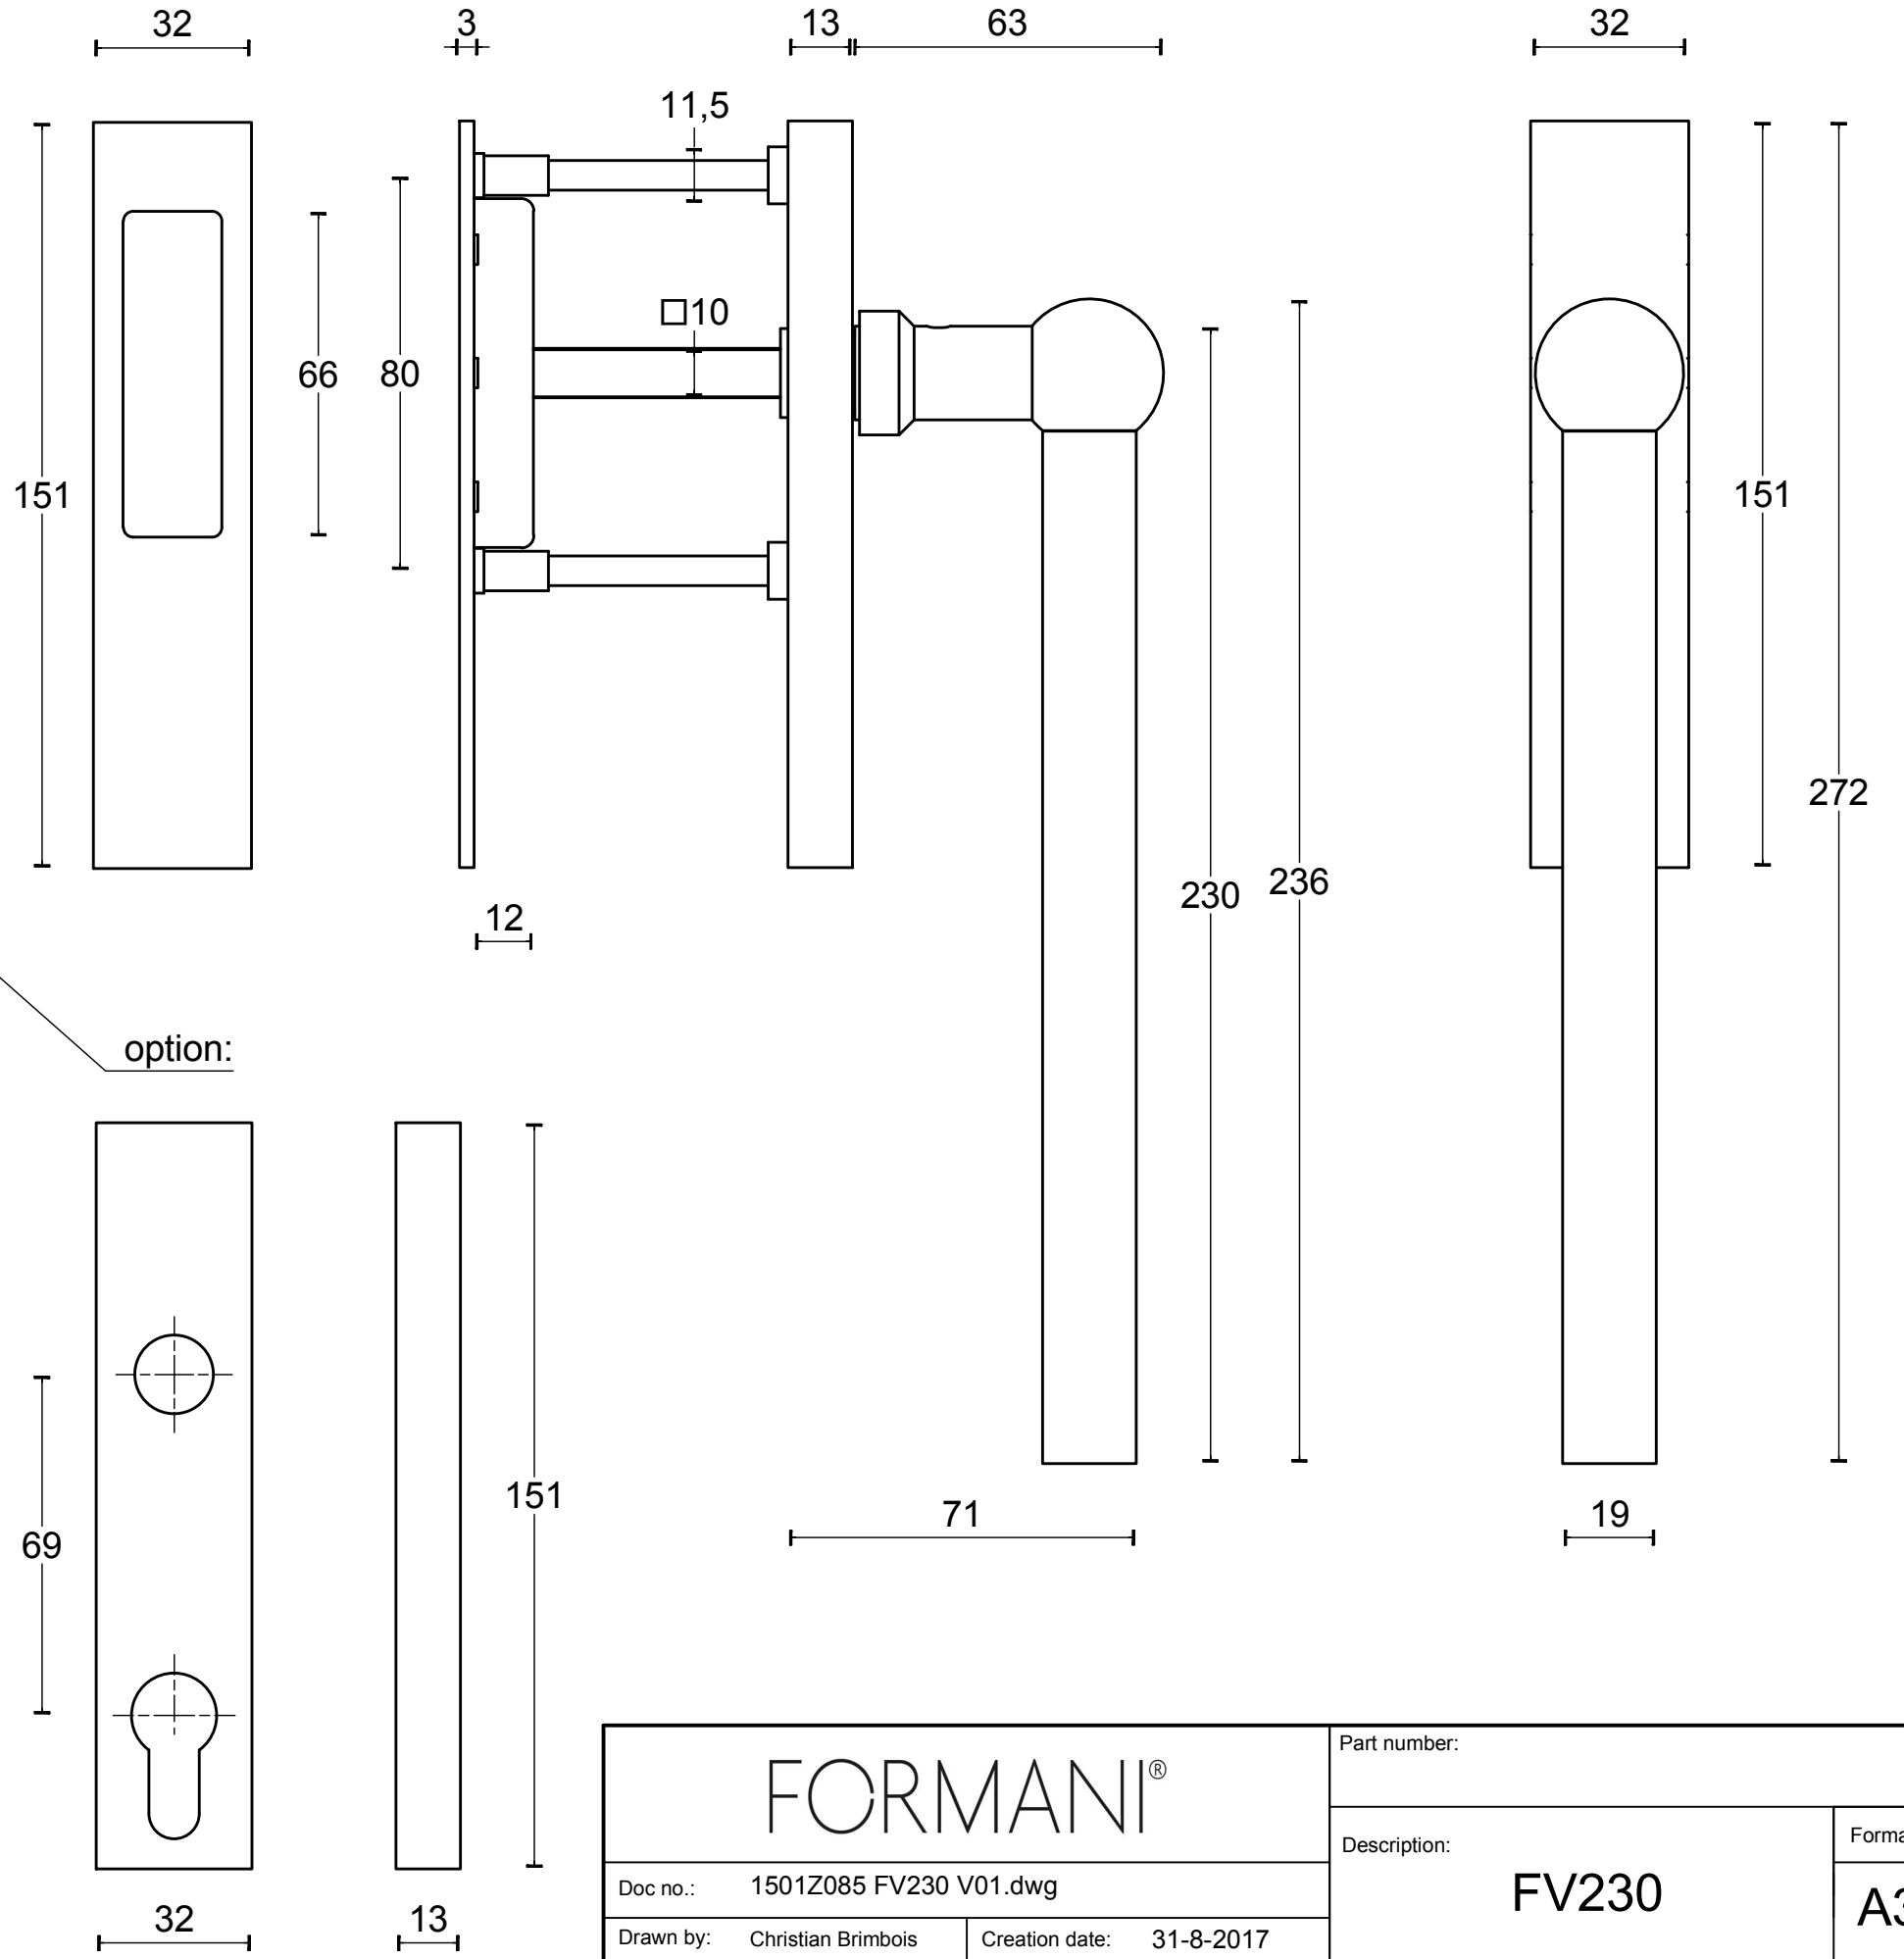

FERROVIA FV230Y solid set internal lift-up sliding door handle including cylinder hole PC69 satin stainless steel

Productgroup: sliding door handles
Collection: FERROVIA
Designer:
Finish: satin stainless steel
Unit: set
Article code: 1501Z085INXX0Y

FV230

single solid internal lift-up
sliding door handle with
external flush pull
stainless steel

FORMANI®		Part number:	
		FV230	
Doc no.: 1501Z085 FV230 V01.dwg		A3	Format:
Drawn by: Christian Brimbois	Creation date: 31-8-2017		
FORMANI HOLLAND B.V. EUROPALAAN 12 6199 AB MAASTRICHT-AIRPORT NL T +31 (0)43 308 90 00 INFO@FORMANI.COM FORMANI.COM			