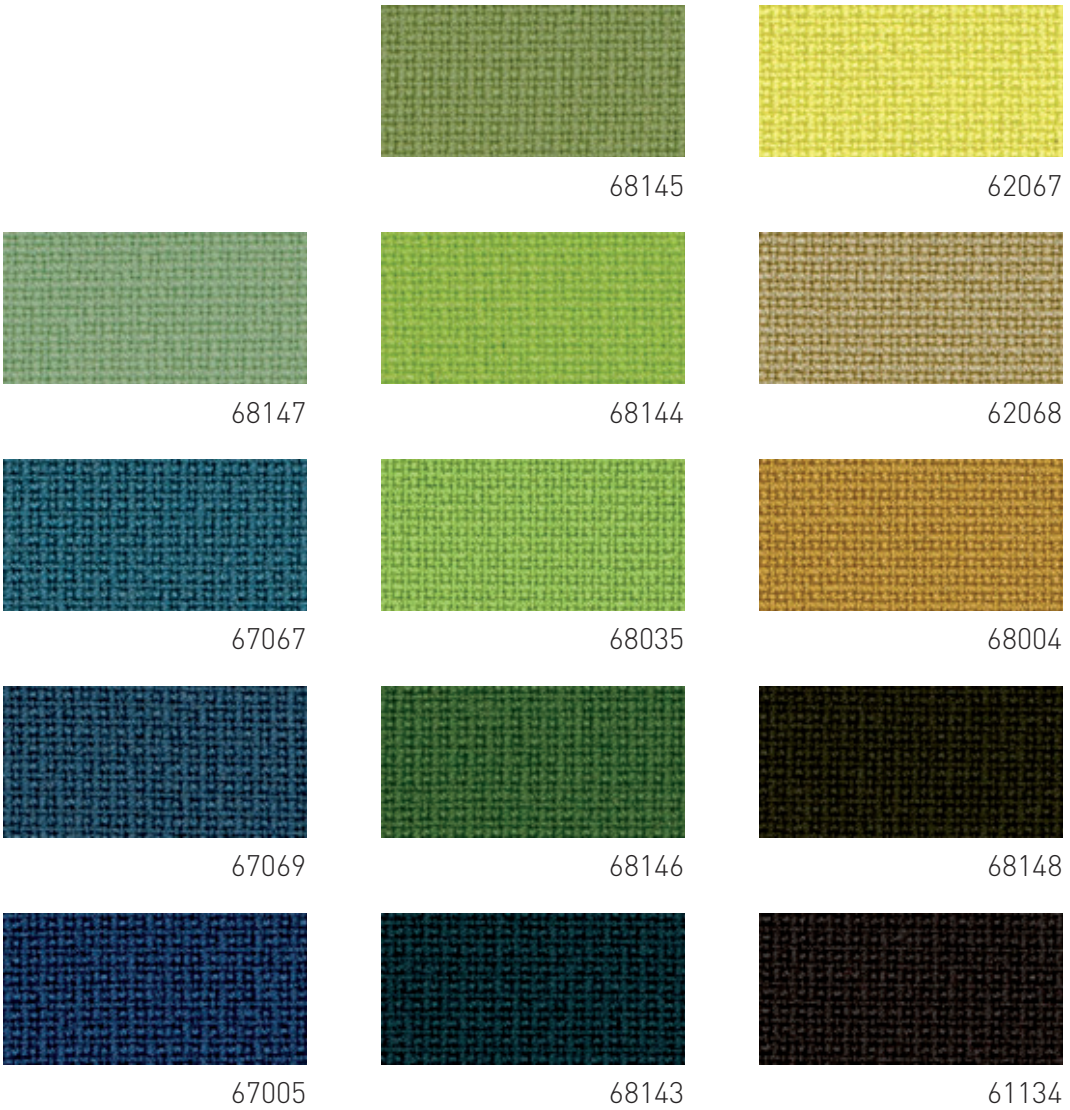

Please be aware that the PDF colour shades can appear different from the real fabric colours.