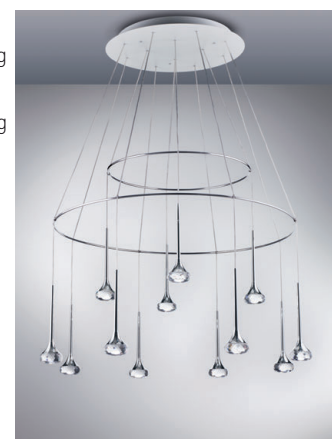

SP FAIR 12

Design Manuel Vivian

Collezione di lampade con struttura in alluminio, nelle tipologie da soffitto, anche nella variante incasso, da parete e sospensioni singole oppure multiple. Sospensioni disponibili anche in bronzo e nickel opaco. Diffusore in cristallo disponibile anche in colore ambra e grigio fumè. Sorgenti luminose LED.

Collection of lamps with aluminium frame. Different typologies available: ceiling lamp including recessed version, wall lamp and single or multiple suspension. Suspension lamp available also in bronze or nickel matt finishings. Glass diffuser also available in amber and smoky grey. LED light sources.

Tipologia: SOSPENSIONE
Typology: SUSPENSION LAMP

Certificazioni / Certifications:

SP FAIR 12

kg 14,5
m³ 0,17

SP FAIR 12 + OPTIONAL RINGS Ø60 & Ø100 CM

total kg 17,7
total m³ 0,3

EELc (Energy Efficiency Label compatibility) | munito di lampade LED integrate, non sostituibili / contain built in LED lamps that cannot be changed | A, A+, A++

Composizione del codice prodotto
Product code composition

FAIRY		FAIRY / DRIVER INCLUDED		
Type	Article	Colours	Finishing	Source
SP 	FAIR 12	CS crystal	BR white - matt bronze	LED 12 x 7,1W - 4788lm 56 lm/W - warm light 2700K
		AM amber	NI white - matt nickel	
		GR grey	CR chrome	