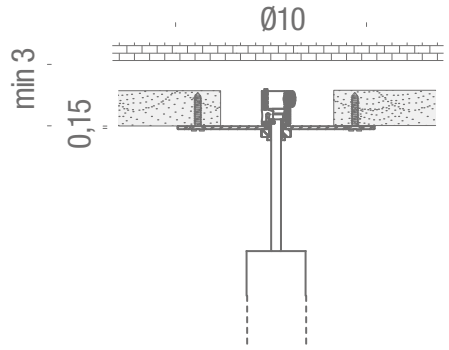

mounting on plasterboard

mounting on concrete with canopy (accessory)

cable length 2,5 m

NEMO