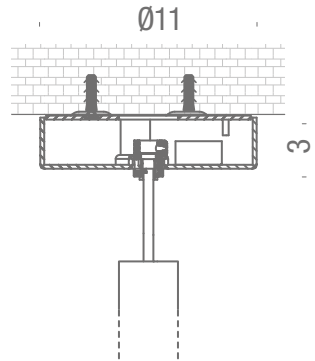

mounting on plasterboard

mounting on concrete with canopy (accessory)

cable length 2,5 m

NEMO