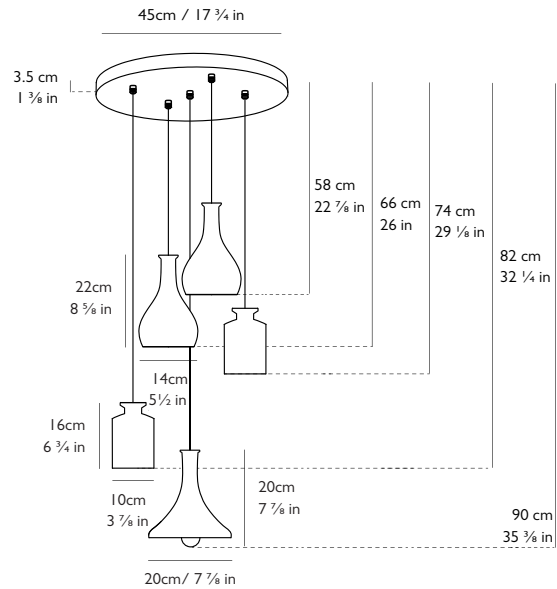

LEE BROOM

DECANTERLIGHT CHANDELIER 5 PIECE

PRODUCT DETAILS

Name

Decanterlight Chandelier 5 Piece

Finish & Product Code 110-130v 220-240v

Chandelier 5 Piece NDC0153 NDC0053

Straight Chandelier 5 Piece NDC0143 NDC0043

Materials

Lead crystal, brushed brass, steel

Illumination 110-130v

10w, 2700k, 260 lumen

Bulb: E26, 2w LED, 100 lumen, 25k hrs (5x supplied), CRI 80

Illumination 220-240v

22.5w, 2700k, 1020 lumen

Bulb: E27, 4.5w LED, 470 lumen, 15k hrs (5x supplied), CRI 80

1 Tulip x H 20cm x Dia 20cm / H 7 7/8 in x Dia 7 7/8 in

2 Bell x H 22cm x Dia 14cm / H 8 3/4 in x Dia 5 1/2 in

2 Square x H 16cm x Dia 10cm / H 6 3/4 in x Dia 3 7/8 in

Suspension

Length: 5 x 300cm / 118 1/8 in

Adjustable cord

Gold fabric outer

Ceiling Plate / Canopy

H 3.5cm x Dia 45cm / H 1 3/8 in x Dia 17 3/4 in

Round steel in satin white finish

Weight

Product (net) 13kg / 28.6 lb / Boxed (gross) 13.2kg / 29.1 lb