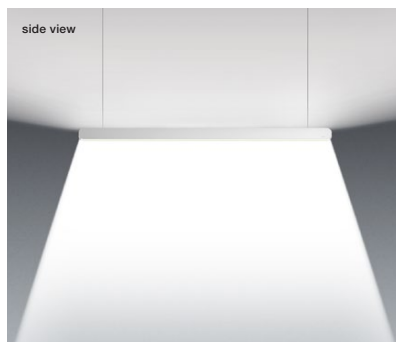

* For a reliable assessment of glare values in a real application of a luminaire we recommend to carry out an individual calculation which can be prepared by our lighting team (project-support@occhio.de).