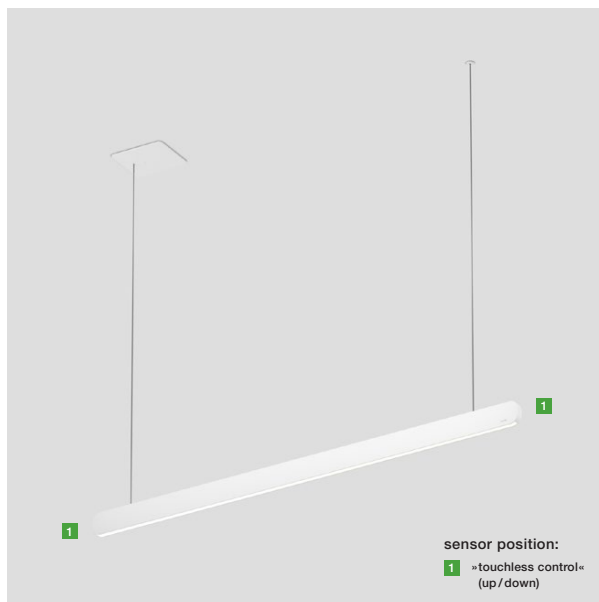

Mito volo 100 fix flat datasheet

Linear LED suspended luminaire with double-sided light emission and length of 103 cm. There is a choice of two lighting effects. table (wide) for use over tables – wide light beam directed downwards and upwards. room (narrow) for freely suspended luminaire lighting – concentrated light beam directed downwards, diffused light directed upwards. The maximum suspension length is 3500 cm (can be adjusted during fitting).

Other version: Mito alto flat (40/70/100), Mito alto up (40/70/100), Mito alto side (40/70/100), Mito volo fix flat (140), Mito volo var up (100/140), Mito volo fix up (100/140), Mito volo fix up midfeed (100/140)

incl. power supply unit

dimensions in mm

technical data Mito volo 100 fix flat

properties	material	head aluminium, painted, anodised or PVD-coated steel, optical plastic cover painted plastic
	height setting	max. 3500 mm (can be adjusted during fitting)
	weight	2.1 kg
surface	head	bronze, matt gold, rose gold, matt silver, matt white, matt black
	cover	matt white, matt black
Occhio »color tune« LED	average life time	> 50.000 hrs
	energy efficiency class	A+
	power	45 W (incl. Occhio power supply unit approx. 52 W)
	color rendering index	high color; CRI Ra 95
	color temperature	2700–4000 K
	recommended use	residential, commercial, office
electricity	dimming	via trailing-edge phasecut dimmer*, »touchless control«, Occhio air or DALI
	connection	230 V AC / 50 Hz
	permitted operating conditions	max. 30°C for indoor use only