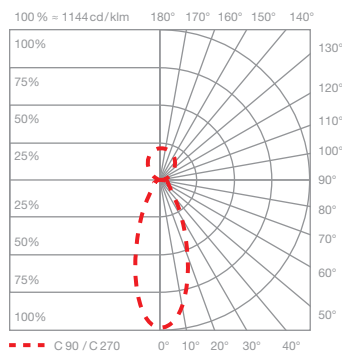

Mito volo 100 fix flat datasheet

Linear LED suspended luminaire with double-sided light emission and length of 103 cm. There is a choice of two lighting effects. table (wide) for use over tables – wide light beam directed downwards and upwards. room (narrow) for freely suspended luminaire lighting – concentrated light beam directed downwards, diffused light directed upwards. The maximum suspension length is 3500 cm (can be adjusted during fitting).

incl. power supply unit

dimensions in mm

technical data Mito volo 100 fix flat

properties	material	head aluminium, painted, anodised or PVD-coated steel, optical plastic cover painted plastic
	height setting	max. 3500 mm (can be adjusted during fitting)
	weight	2.1 kg
surface	head	bronze, matt gold, rose gold, matt silver, matt white, matt black
	cover	matt white, matt black
Occhio »color tune« LED	average life time	> 50.000 hrs
	energy efficiency class	A+
	power	45 W (incl. Occhio power supply unit approx. 52 W)
	color rendering index	high color; CRI Ra 95
	color temperature	2700–4000 K
	recommended use	residential, commercial, office
electricity	dimming	via trailing-edge phasecut dimmer*, »touchless control«, Occhio air or DALI
	connection	230 V AC / 50 Hz
	permitted operating conditions	max. 30°C for indoor use only

Mito volo 100 fix flat lighting effects

table (wide)

wide light beam (up and down), beam angle approx. 80° (down)

inserts: wide / flood

luminous flux: high color 45 W 2900lm

UGR (4H8H) < 19 *

room (narrow)

concentrated light downwards, beam angle approx. 25°, diffuse upwards

inserts: narrow / diffuse

luminous flux: high color 45 W 2600lm

UGR (4H8H) < 19 *

* For a reliable assessment of glare values in a real application of a luminaire we recommend to carry out an individual calculation which can be prepared by our lighting team (project-support@occhio.de).