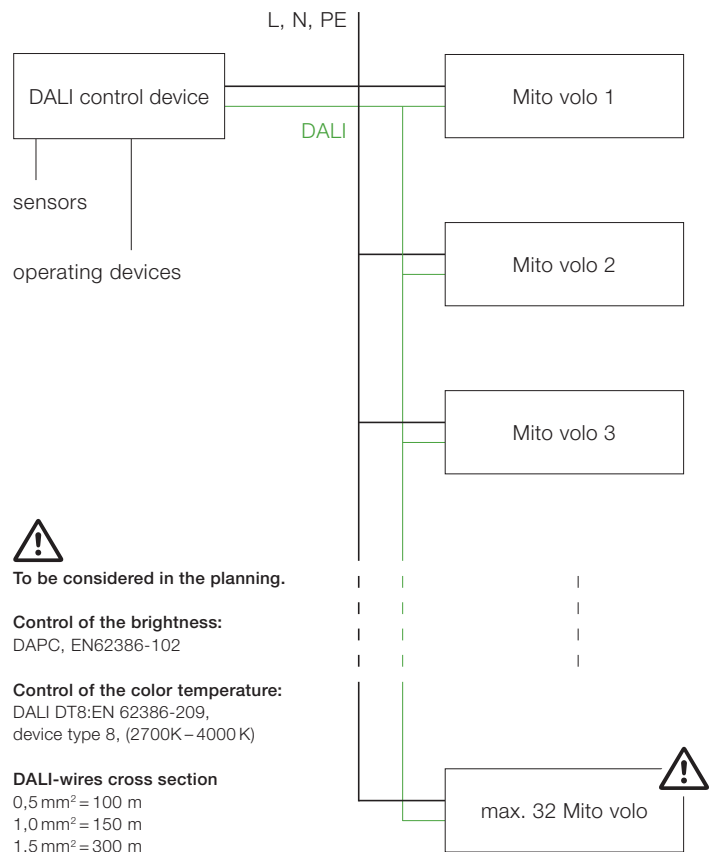

Mito volo 100 fix flat connection diagram

A maximum of 32 Mito volo units can be assigned to each DALI circuit.

The Mito volo requires two DALI addresses per luminaire, which enables control of the top and bottom sides via their own respective DALI address. The maximum output is reached if both DALI luminaires (top and bottom side) are set to maximum brightness (45 W = 22 W up and 22 W down; 60 W = 30 W up and 30 W down).

The Mito volo units can be organized into as many as 16 groups and equipped with an additional 16 scenarios (predefined settings).

Using a DALI short address, they can be actuated and configured individually. In addition, the bi-directional data transfer lets users query the state/status of individual luminaires.

You can find more detailed information at www.occhio.de/dali.

control options

control

Mito set box (standard)

sospeso / volo

soffitto / alto flat

alto up & side

sospeso / volo: