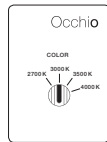

You can find more detailed information at www.occhio.de/dali.

control options

control

Mito set box (standard)

sospeso / volo

soffitto / alto flat

alto up & side

sospeso / volo:

COLOR (Sensor off)
adjustable color temperature (4 steps)
trailing-edge phase cut dimming possible

STEP

adjustable color temperature (4 steps)
adjustable up / downlight ratio (5 steps)
trailing-edge phase cut dimming possible