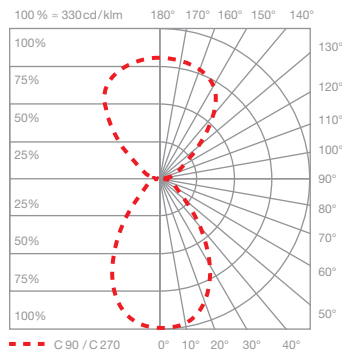

Mito volo 100 fix flat lighting effects

table (wide)

wide light beam (up and down), beam angle approx. 80° (down)

inserts: wide / flood

luminous flux: high color 45 W 2900lm

UGR (4H8H) < 19 *

room (narrow)

concentrated light downwards, beam angle approx. 25°, diffuse upwards

inserts: narrow / diffuse

luminous flux: high color 45 W 2600lm

UGR (4H8H) < 19 *

* For a reliable assessment of glare values in a real application of a luminaire we recommend to carry out an individual calculation which can be prepared by our lighting team (project-support@occhio.de).