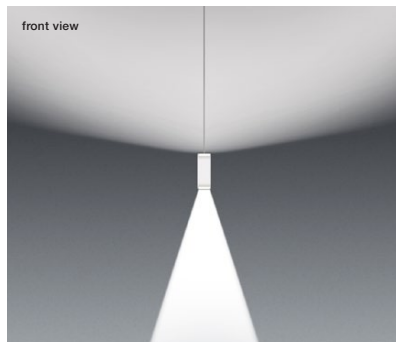

Mito volo 100 fix flat datasheet

Linear LED suspended luminaire with double-sided light emission and length of 103 cm. There is a choice of two lighting effects. table (wide) for use over tables – wide light beam directed downwards and upwards. room (narrow) for freely suspended luminaire lighting – concentrated light beam directed downwards, diffused light directed upwards. The maximum suspension length is 3500 cm (can be adjusted during fitting).

incl. power supply unit

dimensions in mm

technical data Mito volo 100 fix flat

properties	material	head aluminium, painted, anodised or PVD-coated steel, optical plastic cover painted plastic
	height setting	max. 3500 mm (can be adjusted during fitting)
	weight	2.1 kg
surface	head	bronze, matt gold, rose gold, matt silver, matt white, matt black
	cover	matt white, matt black
Occhio »color tune« LED	average life time	> 50.000 hrs
	energy efficiency class	A+
	power	45 W (incl. Occhio power supply unit approx. 52 W)
	color rendering index	high color; CRI Ra 95
	color temperature	2700–4000 K
	recommended use	residential, commercial, office
electricity	dimming	via trailing-edge phasecut dimmer*, »touchless control«, Occhio air or DALI
	connection	230 V AC / 50 Hz
	permitted operating conditions	max. 30°C for indoor use only

Mito volo 100 fix flat lighting effects

table (wide)

wide light beam (up and down), beam angle approx. 80° (down)

inserts: wide / flood

luminous flux: high color 45 W 2900lm

UGR (4H8H) < 19 *

room (narrow)

concentrated light downwards, beam angle approx. 25°, diffuse upwards

inserts: narrow / diffuse

luminous flux: high color 45 W 2600lm

UGR (4H8H) < 19 *

* For a reliable assessment of glare values in a real application of a luminaire we recommend to carry out an individual calculation which can be prepared by our lighting team (project-support@occhio.de).