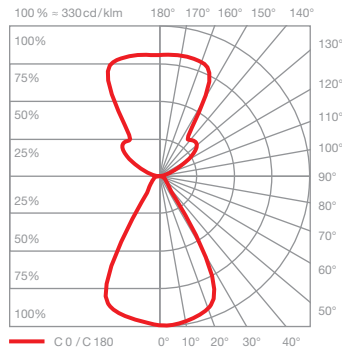

Mito volo 100 fix flat datasheet

Linear LED suspended luminaire with double-sided light emission and length of 103 cm. There is a choice of two lighting effects. table (wide) for use over tables – wide light beam directed downwards and upwards. room (narrow) for freely suspended luminaire lighting – concentrated light beam directed downwards, diffused light directed upwards. The maximum suspension length is 3500 cm (can be adjusted during fitting).

incl. power supply unit

dimensions in mm

technical data Mito volo 100 fix flat

properties	material	head aluminium, painted, anodised or PVD-coated steel, optical plastic cover painted plastic
	height setting	max. 3500 mm (can be adjusted during fitting)
	weight	2.1 kg
surface	head	bronze, matt gold, rose gold, matt silver, matt white, matt black
	cover	matt white, matt black
Occhio »color tune« LED	average life time	> 50.000 hrs
	energy efficiency class	A+
	power	45 W (incl. Occhio power supply unit approx. 52 W)
	color rendering index	high color; CRI Ra 95
	color temperature	2700–4000 K
	recommended use	residential, commercial, office
electricity	dimming	via trailing-edge phasecut dimmer*, »touchless control«, Occhio air or DALI
	connection	230 V AC / 50 Hz
	permitted operating conditions	max. 30°C for indoor use only

Mito volo 100 fix flat lighting effects

table (wide)

wide light beam (up and down), beam angle approx. 80° (down)

inserts: wide / flood

luminous flux: high color 45 W 2900lm

UGR (4H8H) < 19 *

room (narrow)

concentrated light downwards, beam angle approx. 25°, diffuse upwards

inserts: narrow / diffuse

luminous flux: high color 45 W 2600lm

UGR (4H8H) < 19 *

* For a reliable assessment of glare values in a real application of a luminaire we recommend to carry out an individual calculation which can be prepared by our lighting team (project-support@occhio.de).