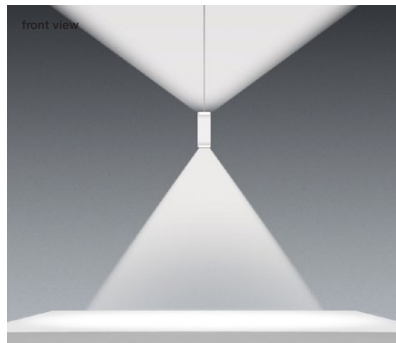

Mito volo 100 fix flat datasheet

Linear LED suspended luminaire with double-sided light emission and length of 103 cm. There is a choice of two lighting effects. table (wide) for use over tables – wide light beam directed downwards and upwards. room (narrow) for freely suspended luminaire lighting – concentrated light beam directed downwards, diffused light directed upwards. The maximum suspension length is 3500 cm (can be adjusted during fitting).

incl. power supply unit

dimensions in mm

technical data Mito volo 100 fix flat

properties	material	head aluminium, painted, anodised or PVD-coated steel, optical plastic cover painted plastic
	height setting	max. 3500 mm (can be adjusted during fitting)
	weight	2.1 kg
surface	head	bronze, matt gold, rose gold, matt silver, matt white, matt black
	cover	matt white, matt black
Occhio »color tune« LED	average life time	> 50.000 hrs
	energy efficiency class	A+
	power	45 W (incl. Occhio power supply unit approx. 52 W)
	color rendering index	high color; CRI Ra 95
	color temperature	2700–4000 K
	recommended use	residential, commercial, office
electricity	dimming	via trailing-edge phasecut dimmer*, »touchless control«, Occhio air or DALI
	connection	230 V AC / 50 Hz
	permitted operating conditions	max. 30°C for indoor use only

Mito volo 100 fix flat lighting effects

table (wide)

wide light beam (up and down), beam angle approx. 80° (down)

inserts: wide / flood

luminous flux: high color 45 W 2900lm

UGR (4H8H) < 19 *

room (narrow)

concentrated light downwards, beam angle approx. 25°, diffuse upwards

inserts: narrow / diffuse

luminous flux: high color 45 W 2600lm

UGR (4H8H) < 19 *

* For a reliable assessment of glare values in a real application of a luminaire we recommend to carry out an individual calculation which can be prepared by our lighting team (project-support@occhio.de).