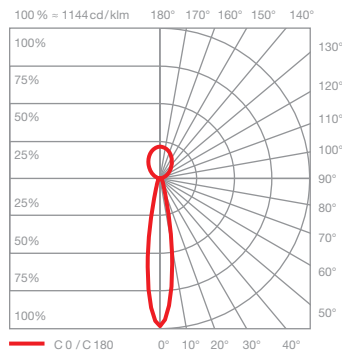

Mito volo 100 fix flat datasheet

Linear LED suspended luminaire with double-sided light emission and length of 103 cm. There is a choice of two lighting effects. table (wide) for use over tables – wide light beam directed downwards and upwards. room (narrow) for freely suspended luminaire lighting – concentrated light beam directed downwards, diffused light directed upwards. The maximum suspension length is 3500 cm (can be adjusted during fitting).

incl. power supply unit

dimensions in mm

technical data Mito volo 100 fix flat

properties	material	head aluminium, painted, anodised or PVD-coated steel, optical plastic cover painted plastic
	height setting	max. 3500 mm (can be adjusted during fitting)
	weight	2.1 kg
surface	head	bronze, matt gold, rose gold, matt silver, matt white, matt black
	cover	matt white, matt black
Occhio »color tune« LED	average life time	> 50.000 hrs
	energy efficiency class	A+
	power	45 W (incl. Occhio power supply unit approx. 52 W)
	color rendering index	high color; CRI Ra 95
	color temperature	2700–4000 K
	recommended use	residential, commercial, office
electricity	dimming	via trailing-edge phasecut dimmer*, »touchless control«, Occhio air or DALI
	connection	230 V AC / 50 Hz
	permitted operating conditions	max. 30°C for indoor use only

Mito volo 100 fix flat lighting effects

table (wide)

wide light beam (up and down), beam angle approx. 80° (down)

inserts: wide / flood

luminous flux: high color 45 W 2900lm

UGR (4H8H) < 19 *

room (narrow)

concentrated light downwards, beam angle approx. 25°, diffuse upwards

inserts: narrow / diffuse

luminous flux: high color 45 W 2600lm

UGR (4H8H) < 19 *

* For a reliable assessment of glare values in a real application of a luminaire we recommend to carry out an individual calculation which can be prepared by our lighting team (project-support@occhio.de).