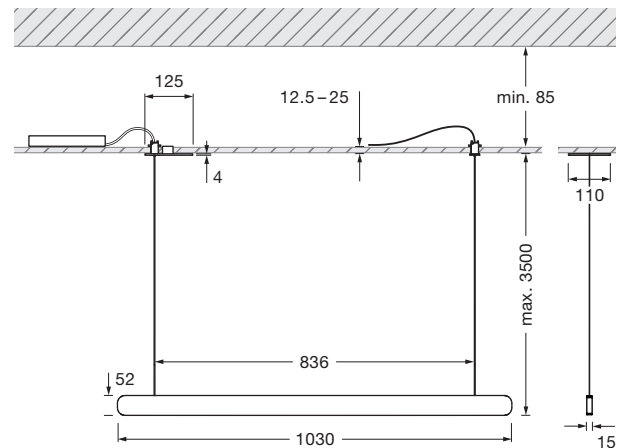

Mito volo 100 fix flat datasheet

Linear LED suspended luminaire with double-sided light emission and length of 103 cm. There is a choice of two lighting effects. table (wide) for use over tables – wide light beam directed downwards and upwards. room (narrow) for freely suspended luminaire lighting – concentrated light beam directed downwards, diffused light directed upwards. The maximum suspension length is 3500 cm (can be adjusted during fitting).

Other version: Mito alto flat (40/70/100), Mito alto up (40/70/100), Mito alto side (40/70/100), Mito volo fix flat (140), Mito volo var up (100/140), Mito volo fix up (100/140), Mito volo fix up midfeed (100/140)

incl. power supply unit

dimensions in mm

technical data Mito volo 100 fix flat

properties	material	head aluminium, painted, anodised or PVD-coated steel, optical plastic cover painted plastic
	height setting	max. 3500 mm (can be adjusted during fitting)
	weight	2.1 kg
surface	head	bronze, matt gold, rose gold, matt silver, matt white, matt black
	cover	matt white, matt black
Occhio »color tune« LED	average life time	> 50.000 hrs
	energy efficiency class	A+
	power	45 W (incl. Occhio power supply unit approx. 52 W)
	color rendering index	high color; CRI Ra 95
	color temperature	2700–4000 K
	recommended use	residential, commercial, office
electricity	dimming	via trailing-edge phasecut dimmer*, »touchless control«, Occhio air or DALI
	connection	230 V AC / 50 Hz
	permitted operating conditions	max. 30°C for indoor use only