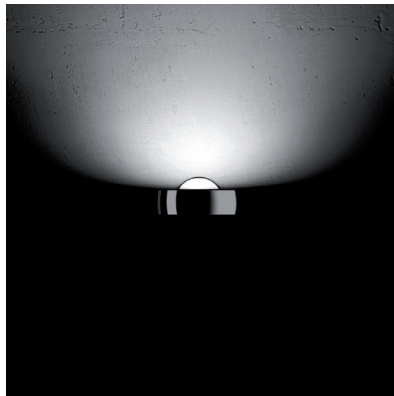

## Sento verticale mains voltage halogen

Wall lamp - modular system consisting of body and head

Thanks to its unique modularity the Occhio head-body system delivers impressive lighting solutions for your room. For different lighting effects diverse, turnable reflector heads are available, which can be easily substituted at any time thanks to a simple plug-in mechanism. The diverse wall and ceiling boxes allow for all recessed and surface mounting options.

Wall lamp Occhio Sento verticale consisting of

- body Occhio verticale - different length and surfaces
- head Occhio Sento - different lighting effects and surfaces
- Occhio accessories - different mounting options and surfaces

### mounting accessories

for surface or recessed mounting, see p.4 cutsheet

Sento verticale  
recommended lighting effects

**Sento A** (glass matt / glass matt)  
reflector head for diffuse light  
in both directions

**luminous efficiency**  
79%  
**glass**  
satinised, heat-resistant glass  
**ring / cover**  
chrome, chrome matt  
white or black glossy finish  
(bianco, nero)  
**holder**  
chrome, chrome matt

**Sento B** (glass matt / cover)  
reflector head for diffuse light  
in one direction