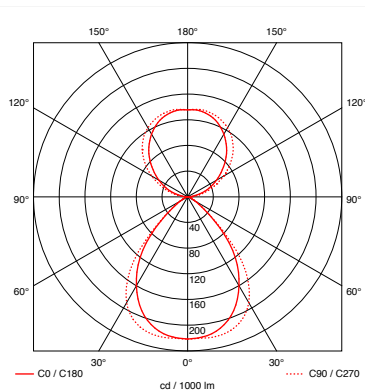

cutsheet

Sento verticale recommended lighting effects

Sento E (glass matt / lense)
reflector head for diffuse light in one and
directed light in the other direction

luminous efficiency

83%

beam angle

approx. 85°

glass

satinsed, heat-resistant glass

lense

optical glass

ring

chrome, chrome matt,
white or black glossy finish
(bianco, nero)

holder

chrome oder chrome matt