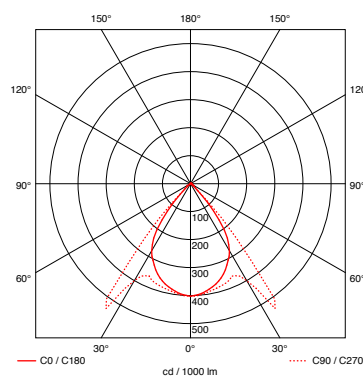

Sento C (cover / lense)
reflector head for directed light
in one direction

luminous efficiency
56%
beam angle
approx. 85°
lense
optical glass
ring und cover
chrome, chrome matt,
white or black glossy finish
(bianco, nero)
holder
chrome oder chrome matt