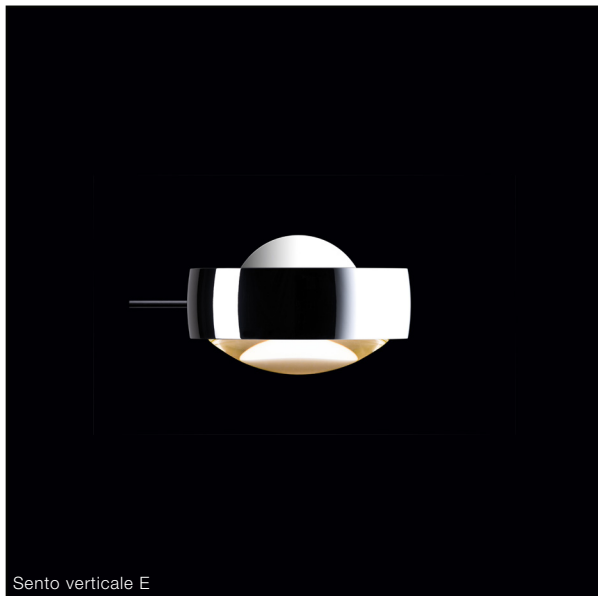

## Sento verticale mains voltage halogen

Wall lamp - modular system consisting of body and head

Thanks to its unique modularity the Occhio head-body system delivers impressive lighting solutions for your room. For different lighting effects diverse, turnable reflector heads are available, which can be easily substituted at any time thanks to a simple plug-in mechanism. The diverse wall and ceiling boxes allow for all recessed and surface mounting options.

Wall lamp Occhio Sento verticale consisting of

- body Occhio verticale - different length and surfaces
- head Occhio Sento - different lighting effects and surfaces
- Occhio accessories - different mounting options and surfaces