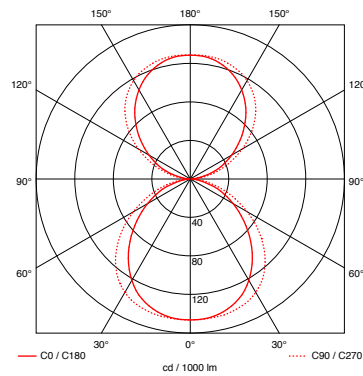

Sento verticale
recommended lighting effects

Sento A (glass matt / glass matt)
reflector head for diffuse light
in both directions

luminous efficiency
79%
glass
satinised, heat-resistant glass
ring / cover
chrome, chrome matt
white or black glossy finish
(bianco, nero)
holder
chrome, chrome matt