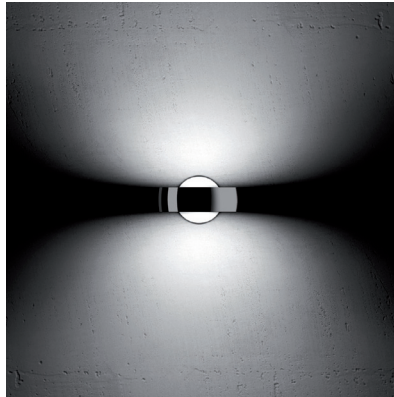

Sento verticale
recommended lighting effects

Sento A (glass matt / glass matt)
reflector head for diffuse light
in both directions

luminous efficiency
79%
glass
satinised, heat-resistant glass
ring / cover
chrome, chrome matt
white or black glossy finish
(bianco, nero)
holder
chrome, chrome matt