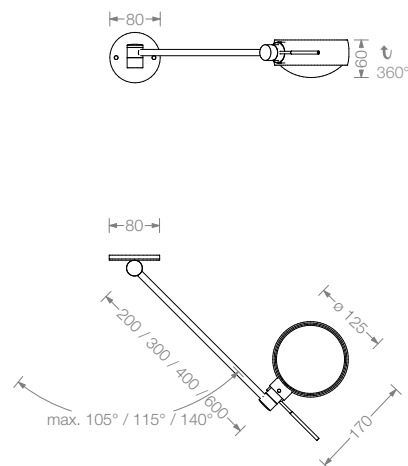

Sento letto low voltage halogen

Wall lamp - modular system consisting of body and head

Thanks to its unique modularity the Occhio head-body system delivers impressive lighting solutions for your room. For different lighting effects diverse, turnable reflector heads are available, which can be easily substituted at any time thanks to a simple plug-in mechanism. The diverse wall and ceiling boxes allow for all recessed and surface mounting options.

IP20     

material

aluminium, brass, steel, glass

surface

head: see p.2 cutsheet
body: chrome, chrome matt

length / travel

20 cm / 105°, 30 cm / 115°, 40 cm / 140° and 60 cm / 140°

recommended lighting effects

luminous color / color rendering

3000 K / CRI 100

weight

body + head max. 1,6 kg

mounting accessories

for surface or recessed mounting, see p.3 cutsheet

Sento letto recommended lighting effects

Sento B (glass matt / cover)
reflector head for diffuse light
in one direction