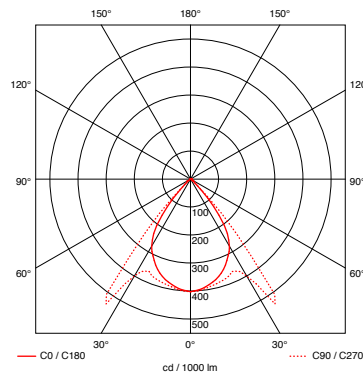

Sento C (cover / lense)
reflector head for directed light
in one direction

luminous efficiency
56%
beam angle
approx. 85°
lense
optical glass
ring und cover
chrome, chrome matt,
white or black glossy finish
(bianco, nero)
holder
chrome oder chrome matt