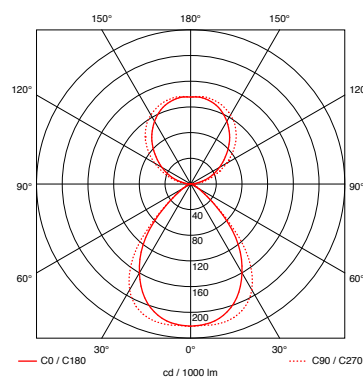

Sento E (glass matt / lense)
reflector head for diffuse light in one and
directed light in the other direction

luminous efficiency
83%
beam angle
approx. 85°
glass
satinised, heat-resistant glass
lense
optical glass
ring
chrome, chrome matt,
white or black glossy finish
(bianco, nero)
holder
chrome oder chrome matt