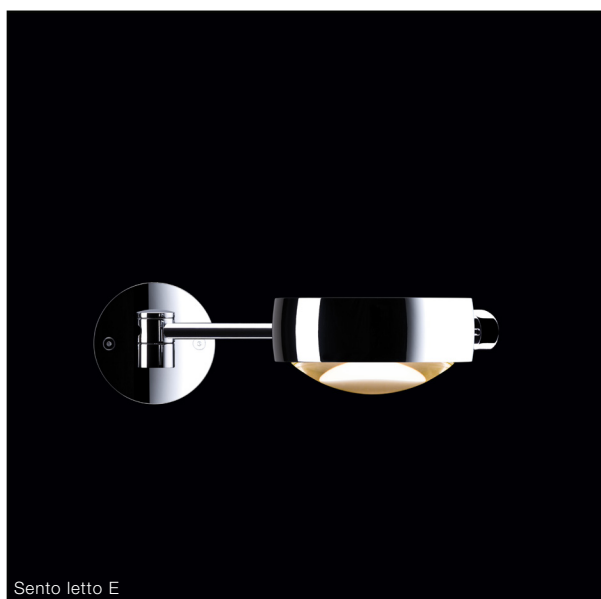

Sento letto low voltage halogen

Wall lamp - modular system consisting of body and head

Thanks to its unique modularity the Occhio head-body system delivers impressive lighting solutions for your room. For different lighting effects diverse, turnable reflector heads are available, which can be easily substituted at any time thanks to a simple plug-in mechanism. The diverse wall and ceiling boxes allow for all recessed and surface mounting options.

Wall lamp Occhio Sento letto consisting of

- body Occhio letto - different surfaces
- head Occhio Sento - different lighting effects and surfaces
- Occhio accessories - different mounting options and surfaces

IP20     

material

aluminium, brass, steel, glass

surface

head: see p.2 cutsheet
body: chrome, chrome matt

length / travel

20 cm / 105°, 30 cm / 115°, 40 cm / 140° and 60 cm / 140°

recommended lighting effects

luminous efficiency
49%
glass
satinised, heat-resistant glass
ring / cover
chrome, chrome matt
white or black glossy finish
(bianco, nero)
holder
chrome, chrome matt

Sento C (cover / lense)
reflector head for directed light
in one direction