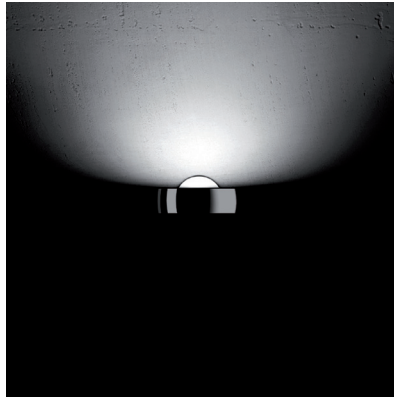

Sento letto low voltage halogen

Wall lamp - modular system consisting of body and head

Thanks to its unique modularity the Occhio head-body system delivers impressive lighting solutions for your room. For different lighting effects diverse, turnable reflector heads are available, which can be easily substituted at any time thanks to a simple plug-in mechanism. The diverse wall and ceiling boxes allow for all recessed and surface mounting options.

luminous color / color rendering

3000 K / CRI 100

weight

body + head max. 1,6 kg

mounting accessories

for surface or recessed mounting, see p.3 cutsheet

Sento letto recommended lighting effects

Sento B (glass matt / cover)
reflector head for diffuse light
in one direction

luminous efficiency
49%
glass
satinised, heat-resistant glass
ring / cover
chrome, chrome matt
white or black glossy finish
(bianco, nero)
holder
chrome, chrome matt

Sento C (cover / lense)
reflector head for directed light
in one direction

luminous efficiency
56%
beam angle
approx. 85°
lense
optical glass
ring und cover
chrome, chrome matt,
white or black glossy finish
(bianco, nero)
holder
chrome oder chrome matt

Sento E (glass matt / lense)
reflector head for diffuse light in one and
directed light in the other direction