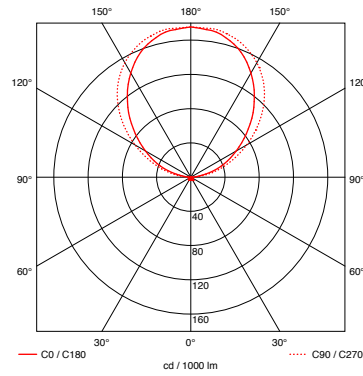

Sento letto recommended lighting effects

Sento B (glass matt / cover)
reflector head for diffuse light
in one direction

luminous efficiency
49%
glass
satinised, heat-resistant glass
ring / cover
chrome, chrome matt
white or black glossy finish
(bianco, nero)
holder
chrome, chrome matt