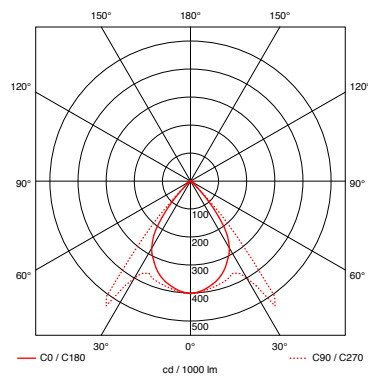

Sento C (cover / lense)
reflector head for directed light
in one direction

luminous efficiency
56%
beam angle
approx. 85°
lense
optical glass
ring und cover
chrome, chrome matt,
white or black glossy finish
(bianco, nero)
holder
chrome oder chrome matt