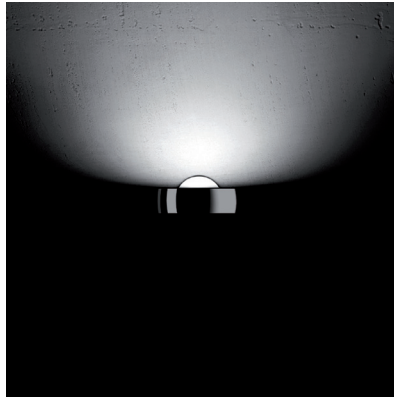

Sento letto mains voltage halogen

Wall lamp - modular system consisting of body and head

Thanks to its unique modularity the Occhio head-body system delivers impressive lighting solutions for your room. For different lighting effects diverse, turnable reflector heads are available, which can be easily substituted at any time thanks to a simple plug-in mechanism. The diverse wall and ceiling boxes allow for all recessed and surface mounting options.

2900 K / CRI 100

weight

body + head max. 1,6 kg

mounting accessories

for surface or recessed mounting, see p.3 cutsheet

Sento letto recommended lighting effects

Sento B (glass matt / cover)
reflector head for diffuse light
in one direction

luminous efficiency
49%
glass
satinised, heat-resistant glass
ring / cover
chrome, chrome matt
white or black glossy finish
(bianco, nero)
holder
chrome, chrome matt

Sento C (cover / lense)
reflector head for directed light
in one direction

luminous efficiency
56%
beam angle
approx. 85°
lense
optical glass
ring und cover
chrome, chrome matt,
white or black glossy finish
(bianco, nero)
holder
chrome oder chrome matt

Sento E (glass matt / lense)
reflector head for diffuse light in one and
directed light in the other direction