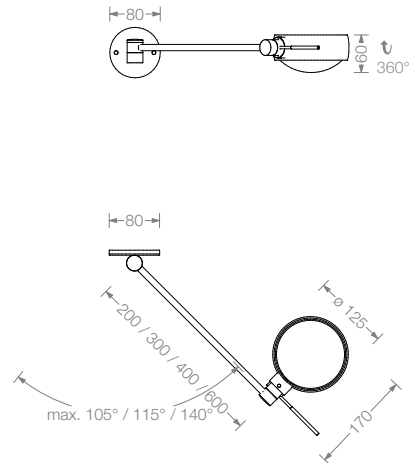

Sento letto mains voltage halogen

Wall lamp - modular system consisting of body and head

Thanks to its unique modularity the Occhio head-body system delivers impressive lighting solutions for your room. For different lighting effects diverse, turnable reflector heads are available, which can be easily substituted at any time thanks to a simple plug-in mechanism. The diverse wall and ceiling boxes allow for all recessed and surface mounting options.

material

aluminium, brass, steel, glass

surface

head: see p.2 cutsheet
body: chrome, chrome matt

length / travel

20 cm / 105°, 30 cm / 115°, 40 cm / 140° and 60 cm / 140°

recommended lighting effects

B, C, E see p.2 cutsheet

2900 K / CRI 100

weight

body + head max. 1,6 kg

mounting accessories

for surface or recessed mounting, see p.3 cutsheet

Sento letto recommended lighting effects

Sento B (glass matt / cover)
reflector head for diffuse light
in one direction