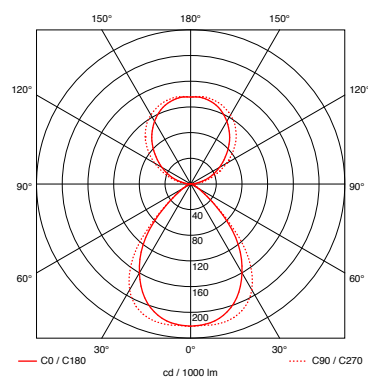

Sento E (glass matt / lense)
reflector head for diffuse light in one and
directed light in the other direction

luminous efficiency
83%
beam angle
approx. 85°
glass
satinised, heat-resistant glass
lense
optical glass
ring
chrome, chrome matt,
white or black glossy finish
(bianco, nero)
holder
chrome oder chrome matt