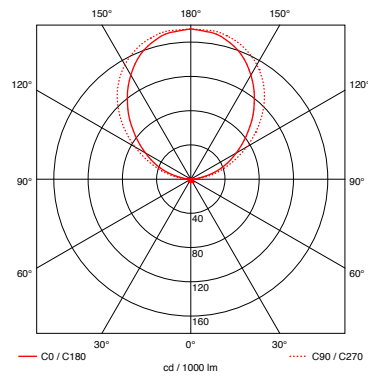

Sento letto recommended lighting effects

Sento B (glass matt / cover)
reflector head for diffuse light
in one direction

luminous efficiency
49%
glass
satinised, heat-resistant glass
ring / cover
chrome, chrome matt
white or black glossy finish
(bianco, nero)
holder
chrome, chrome matt