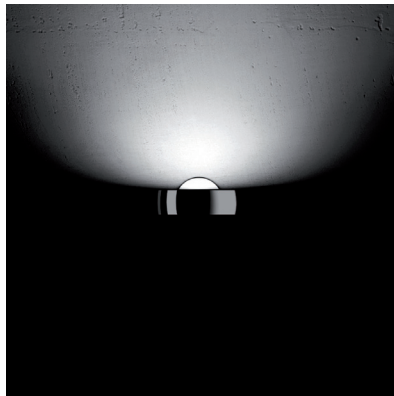

Sento filo singolo mains voltage halogen

Suspended lamp - modular system consisting of body and head

Thanks to its unique modularity the Occhio head-body system delivers impressive lighting solutions for your room. For different lighting effects diverse, turnable reflector heads are available, which can be easily substituted at any time thanks to a simple plug-in mechanism. The diverse wall and ceiling boxes allow for all recessed and surface mounting options.

Sento filo singolo recommended lighting effects

Sento A (glass matt / glass matt)
reflector head for diffuse light
in both directions

luminous efficiency
79%

glass
satinised, heat-resistant glass

ring / cover
chrome, chrome matt
white or black glossy finish
(bianco, nero)

holder
chrome, chrome matt

Sento B (glass matt / cover)
reflector head for diffuse light
in one direction

luminous efficiency
49%

glass
satinised, heat-resistant glass

ring / cover
chrome, chrome matt
white or black glossy finish
(bianco, nero)

holder
chrome, chrome matt

Sento C (cover / lense)
reflector head for directed light
in one direction

luminous efficiency
56%

beam angle
approx. 85°

lense
optical glass

ring und cover
chrome, chrome matt,
white or black glossy finish
(bianco, nero)