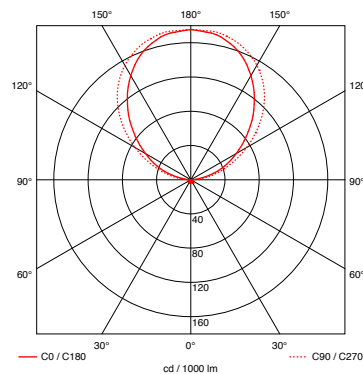

Sento B (glass matt / cover)
reflector head for diffuse light
in one direction

luminous efficiency
49%

glass
satinised, heat-resistant glass

ring / cover
chrome, chrome matt
white or black glossy finish
(bianco, nero)

holder
chrome, chrome matt