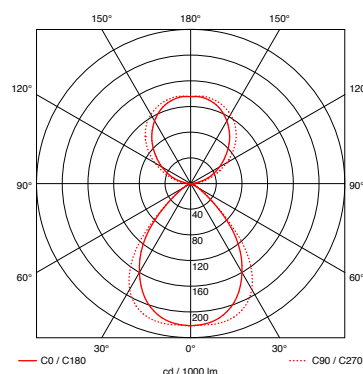

Sento E (glass matt / lense)
reflector head for diffuse light in one and
directed light in the other direction

luminous efficiency
83%

beam angle
approx. 85°

glass
satinised, heat-resistant glass

lense
optical glass

ring
chrome, chrome matt,
white or black glossy finish
(bianco, nero)

holder
chrome oder chrome matt