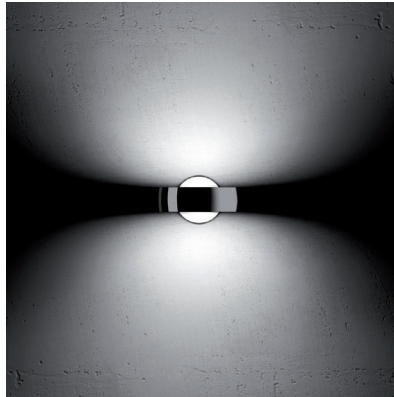

Sento filo singolo mains voltage halogen

Suspended lamp - modular system consisting of body and head

Thanks to its unique modularity the Occhio head-body system delivers impressive lighting solutions for your room. For different lighting effects diverse, turnable reflector heads are available, which can be easily substituted at any time thanks to a simple plug-in mechanism. The diverse wall and ceiling boxes allow for all recessed and surface mounting options.

luminous flux (bulb)

60 W / 980 lm, 70 W / 1180 lm, 100 W / 1800 lm

color temperature / color rendering

2900 K / CRI 100

weight

body + head max. 1,3 kg

mounting accessories

for surface or recessed mounting, see p.4 cutsheet

Sento filo singolo recommended lighting effects

Sento A (glass matt / glass matt)
reflector head for diffuse light
in both directions

luminous efficiency
79%

glass
satinised, heat-resistant glass

ring / cover
chrome, chrome matt
white or black glossy finish
(bianco, nero)

holder
chrome, chrome matt

Sento C (cover / lense)
reflector head for directed light
in one direction

luminous efficiency
56%

beam angle
approx. 85°

lense
optical glass

ring und cover
chrome, chrome matt,
white or black glossy finish
(bianco, nero)