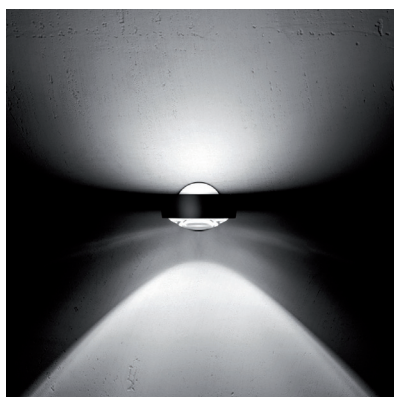

Sento filo singolo mains voltage halogen

Suspended lamp - modular system consisting of body and head

Thanks to its unique modularity the Occhio head-body system delivers impressive lighting solutions for your room. For different lighting effects diverse, turnable reflector heads are available, which can be easily substituted at any time thanks to a simple plug-in mechanism. The diverse wall and ceiling boxes allow for all recessed and surface mounting options.

holder
chrome, chrome matt

Sento B (glass matt / cover)
reflector head for diffuse light
in one direction

luminous efficiency
49%

glass
satinised, heat-resistant glass

ring / cover
chrome, chrome matt
white or black glossy finish
(bianco, nero)

holder
chrome, chrome matt

Sento C (cover / lense)
reflector head for directed light
in one direction

luminous efficiency
56%

beam angle
approx. 85°

lense
optical glass

ring und cover
chrome, chrome matt,
white or black glossy finish
(bianco, nero)

holder
chrome oder chrome matt

Sento E (glass matt / lense)
reflector head for diffuse light in one and
directed light in the other direction

luminous efficiency
83%

beam angle
approx. 85°

glass
satinised, heat-resistant glass