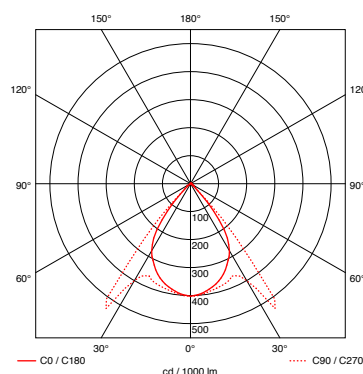

cable length 350 cm or 700 cm

recommended lighting effects

A, B, C, E see p.2 cutsheet

light source

mains voltage halogen, QT 18, operating voltage 230 V
max. 100 W, B15d Eco,
energy efficiency grade C, lifetime 2.000 h

luminous flux (bulb)

60 W / 980 lm, 70 W / 1180 lm, 100 W / 1800 lm

color temperature / color rendering

2900 K / CRI 100

weight

body + head max. 1,3 kg

mounting accessories

for surface or recessed mounting, see p.4 cutsheet

holder
chrome, chrome matt

Sento C (cover / lense)
reflector head for directed light
in one direction

luminous efficiency
56%

beam angle
approx. 85°

lense
optical glass

ring und cover
chrome, chrome matt,
white or black glossy finish
(bianco, nero)