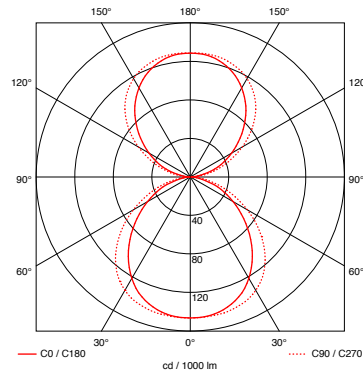

Sento filo singolo recommended lighting effects

Sento A (glass matt / glass matt)
reflector head for diffuse light
in both directions

luminous efficiency
79%

glass
satinised, heat-resistant glass

ring / cover
chrome, chrome matt
white or black glossy finish
(bianco, nero)

holder
chrome, chrome matt