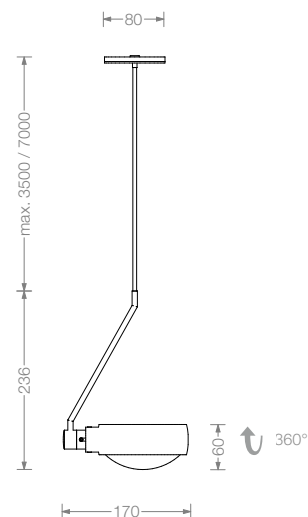

IP 20

Sento filo singolo E

Sento filo singolo E

material

aluminium, brass, steel, glass

surface

head: see p.2 cutsheet
body: chrome, chrome matt

length

cable length 350 cm or 700 cm

recommended lighting effects

A, B, C, E see p.2 cutsheet

light source

mains voltage halogen, QT 18, operating voltage 230 V
max. 100 W, B15d Eco,
energy efficiency grade C, lifetime 2.000 h

luminous flux (bulb)

60 W / 980 lm, 70 W / 1180 lm, 100 W / 1800 lm

color temperature / color rendering

2900 K / CRI 100

weight

body + head max. 1,3 kg

mounting accessories

for surface or recessed mounting, see p.4 cutsheet