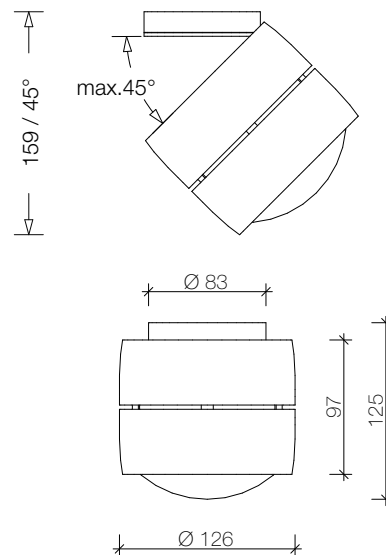

Più alto² NV cutsheet

The Più lighting system includes recessed mounted spotlights (piano and piano in), surface mounted spotlights (alto and alto²) and track lights.

Thanks to a special attachment technique Più alto and alto² spotlights are rotatable 360° and pivotable 45° thanks to a hidden joint. However they can also be fixed in a vertical position for downlight use only.

The various optical components (inserts) can be exchanged and reassembled at any time using a simple mechanism.

The Occhio 'Smart Source' concept offers a free choice of the 4 lightsources: mains voltage halogen (HV), low voltage halogen (NV), metal halide halogen (CDM) and „next generation“ LED.

materials light fixture
aluminium, brass, steel
chrome-plated or
painted

materials inserts
optical plastic, glass

surface head
chrome, matt chrome,
glossy black (nero),
matt black,
glossy white (bianco),
matt white

surface body
chrome, matt chrome

rotation body
360°

movability head
45° (with stop)

weight
max. 1,2 kg

lighting effects
see cutsheet page 2f

dimming function
with trailing edge phase
dimmer

ECG (transformer)
integrated
operating voltage
230 V AC

lighting source NV

power	P	60 W	50 W
luminous flux	ø	1650 lm	1180 lm
efficiency	η	28 lm/W	24 lm/W
voltage	U	12 V	
average lifetime	t	4000 h	

color temperature	T	3000 K
color rendering index	CRI	Ra 100
efficiency class	EEC	B
socket		GY6.35
Osram item		Halostar Eco

recommended usage
residential and
public