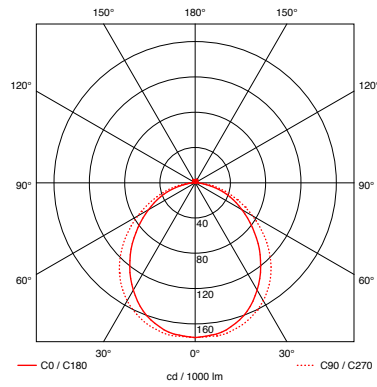

Più alto² lighting effects CDM

Più B

diffused light
luminous efficiency approx. 49%

insert: satinised glass