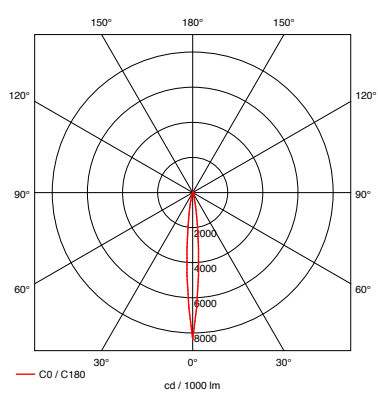

lighting source NV

power	P	60 W	50 W
luminous flux	ø	1650 lm	1180 lm
efficiency	η	28 lm/W	24 lm/W
voltage	U	12 V	
average lifetime	t	4000 h	

color temperature	T	3000 K
color rendering index	CRI	Ra 100
efficiency class	EEC	B
socket		GY6.35
Osram item		Halostar Eco

insert: satinised glass
 lens

Polardiagramm similar to Più C

Più C with soft edge glass

directed light
with soft contour of the beam angle
luminous efficiency approx. 54 %
beam angle approx. 80°

insert: soft edge glass
 lens

Più C

directed light
luminous efficiency approx. 59 %
beam angle approx. 80°

insert: lens

Più alto² lighting effects CDM

Più S 40

directed light
luminous efficiency approx. 45 %
beam angle approx. 40°

insert: aluminium reflector
soft edge glass

Più S 20

directed light
luminous efficiency approx. 45 %
beam angle approx. 20°

insert: aluminium reflector
soft edge glass

Più S 10

directed light
luminous efficiency approx. 45 %
beam angle approx. 10°

insert: aluminium reflector
soft edge glass