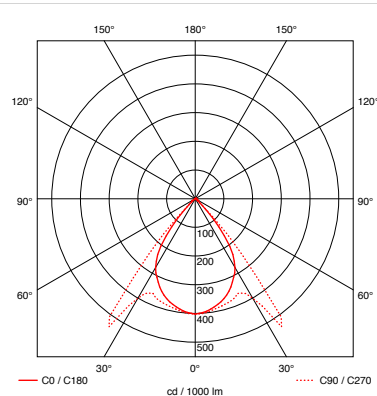

lighting source NV

power	P	60 W	50 W
luminous flux	ø	1650 lm	1180 lm
efficiency	η	28 lm/W	24 lm/W
voltage	U	12 V	
average lifetime	t	4000 h	

color temperature	T	3000 K
color rendering index	CRI	Ra 100
efficiency class	EEC	B
socket		GY6.35
Osram item		Halostar Eco

recommended usage
residential and
public

Più alto² lighting effects CDM

Più B

diffused light
luminous efficiency approx. 49%

insert: satinised glass

Più C with satinised glass

scattered light
with soft widening of beam angle
luminous efficiency approx. 53 %
beam angle approx. 90°

insert: satinised glass
 lens

Polardiagramm similar to Più C

Più C with soft edge glass

directed light
with soft contour of the beam angle
luminous efficiency approx. 54 %
beam angle approx. 80°

insert: soft edge glass
 lens

Più C

directed light
luminous efficiency approx. 59 %
beam angle approx. 80°

insert: lens

Più alto² lighting effects CDM

Più S 40

directed light
luminous efficiency approx. 45 %
beam angle approx. 40°

insert: aluminium reflector
soft edge glass