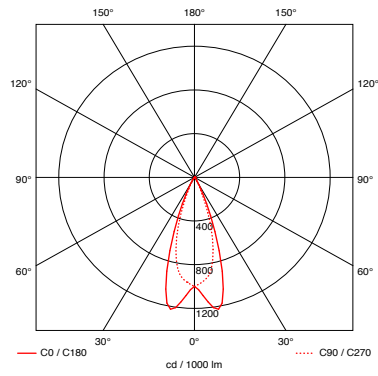

lighting source NV

power	P	60 W	50 W
luminous flux	ø	1650 lm	1180 lm
efficiency	η	28 lm/W	24 lm/W
voltage	U	12 V	
average lifetime	t	4000 h	

color temperature	T	3000 K
color rendering index	CRI	Ra 100
efficiency class	EEC	B
socket		GY6.35
Osram item		Halostar Eco

insert: satinised glass
 lens

Polardiagramm similar to Più C

Più C with soft edge glass

directed light
with soft contour of the beam angle
luminous efficiency approx. 54 %
beam angle approx. 80°

insert: soft edge glass
 lens

Più C

directed light
luminous efficiency approx. 59 %
beam angle approx. 80°

insert: lens

Più alto² lighting effects CDM

Più S 40

directed light
luminous efficiency approx. 45 %
beam angle approx. 40°

insert: aluminium reflector
soft edge glass