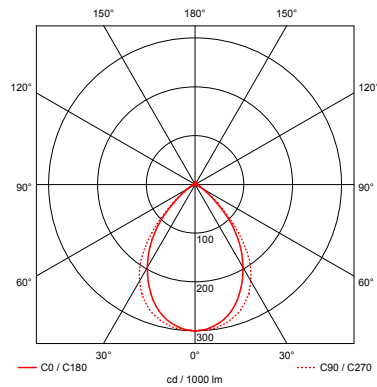

surface body
chrome, matt chrome

rotation body
360°

movability head
45° (with stop)

weight
max. 1,2 kg

lighting effects
see cutsheet page 2f

dimming function
with trailing edge phase
dimmer

ECG (transformer)
integrated
operating voltage
230 V AC

lighting source NV

power	P	60 W	50 W
luminous flux	ø	1650 lm	1180 lm
efficiency	η	28 lm/W	24 lm/W
voltage	U	12 V	
average lifetime	t	4000 h	

color temperature	T	3000 K
color rendering index	CRI	Ra 100
efficiency class	EEC	B
socket		GY6.35
Osram item		Halostar Eco

recommended usage
residential and
public

Più alto² lighting effects CDM

Più B

diffused light
luminous efficiency approx. 49%

insert: satinised glass

Più C with satinised glass

scattered light
with soft widening of beam angle
luminous efficiency approx. 53 %
beam angle approx. 90°

insert: satinised glass
 lens

Polardiagramm similar to Più C

Più C with soft edge glass

directed light
with soft contour of the beam angle
luminous efficiency approx. 54 %
beam angle approx. 80°

insert: soft edge glass
 lens