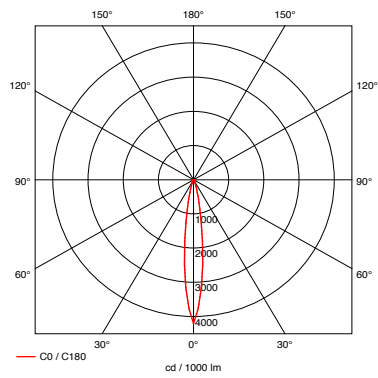

lighting source NV

power	P	60 W	50 W
luminous flux	ø	1650 lm	1180 lm
efficiency	η	28 lm/W	24 lm/W
voltage	U	12 V	
average lifetime	t	4000 h	

color temperature	T	3000 K
color rendering index	CRI	Ra 100
efficiency class	EEC	B
socket		GY6.35
Osram item		Halostar Eco

insert: satinised glass
 lens

Polardiagramm similar to Più C

Più C with soft edge glass

directed light
with soft contour of the beam angle
luminous efficiency approx. 54 %
beam angle approx. 80°

insert: soft edge glass
 lens

Più C

directed light
luminous efficiency approx. 59 %
beam angle approx. 80°

insert: lens

Più alto² lighting effects CDM

Più S 40

directed light
luminous efficiency approx. 45 %
beam angle approx. 40°

insert: aluminium reflector
soft edge glass

Più S 20

directed light
luminous efficiency approx. 45 %
beam angle approx. 20°

insert: aluminium reflector
soft edge glass

Più S 10

directed light
luminous efficiency approx. 45 %
beam angle approx. 10°

insert: aluminium reflector
soft edge glass